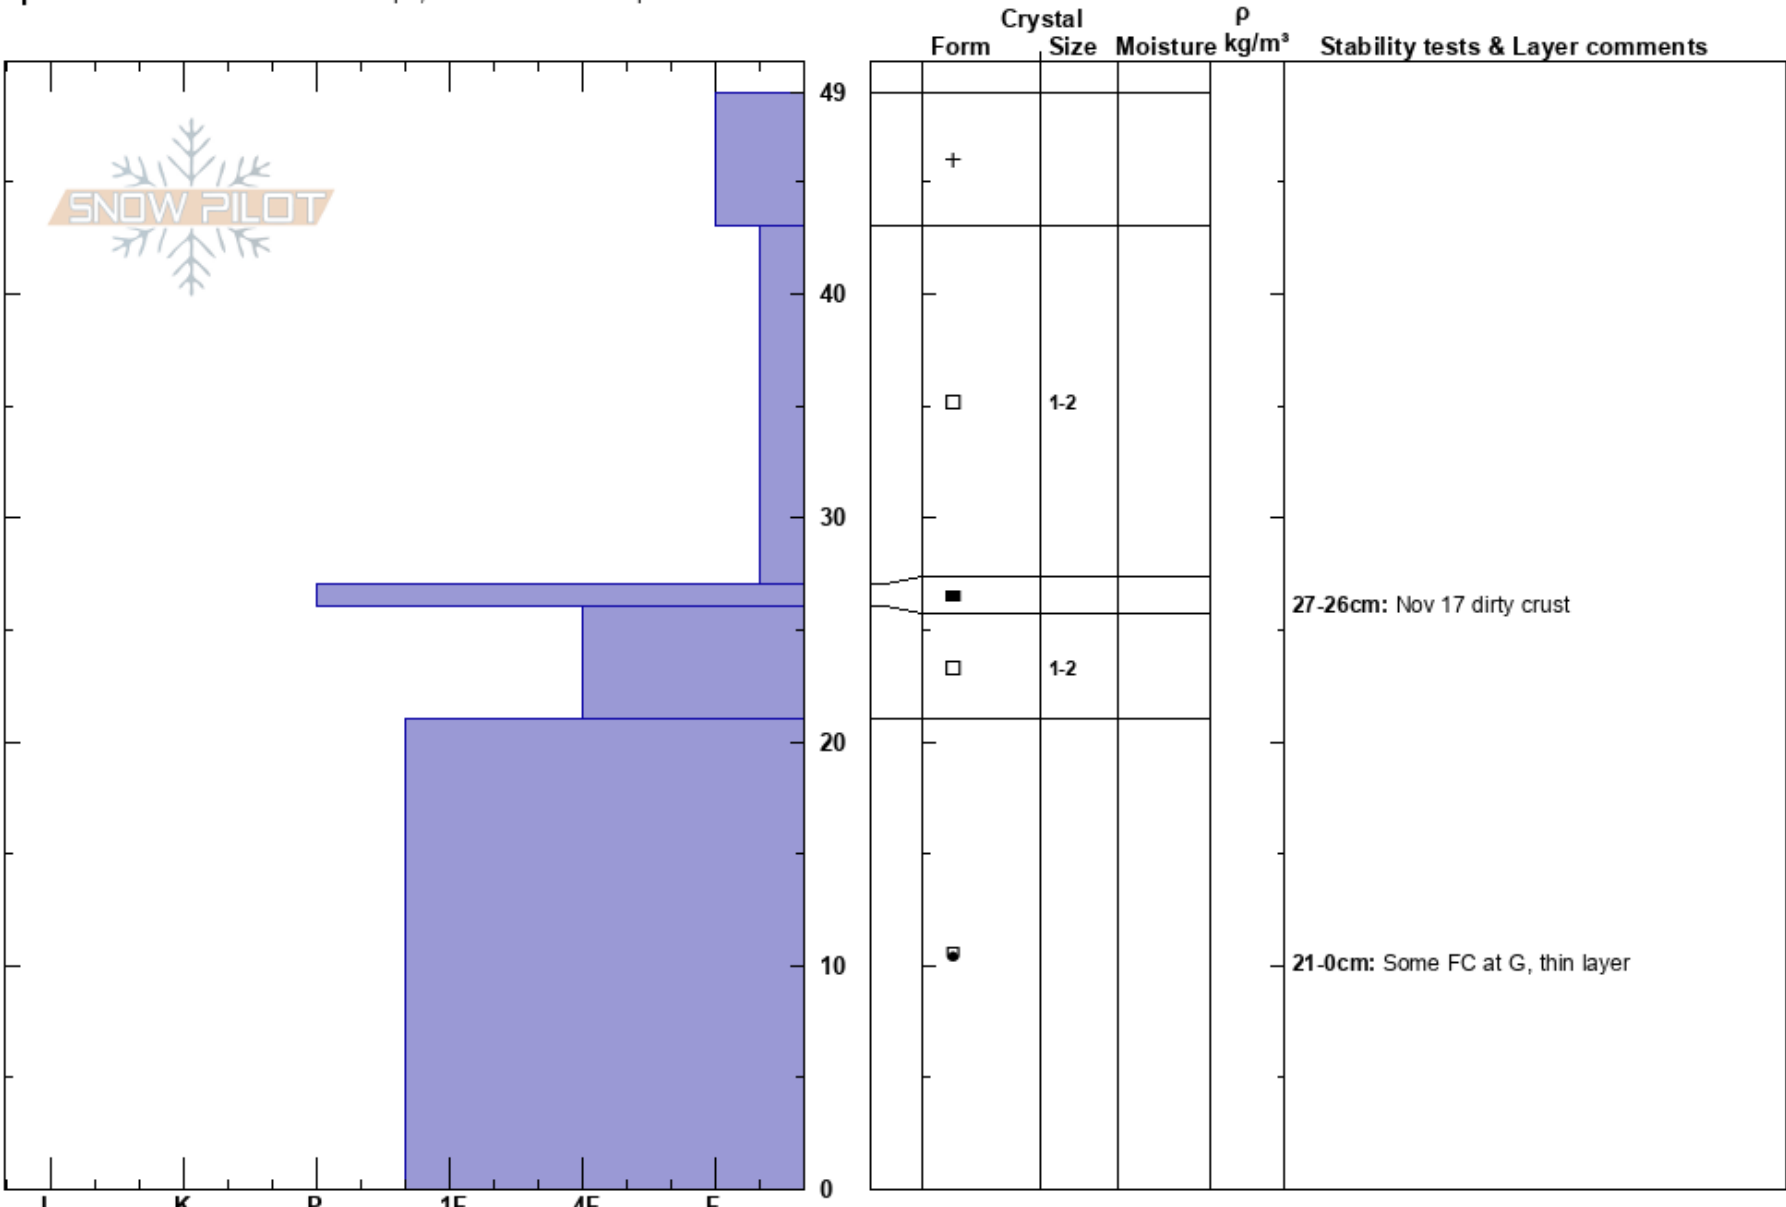

Miller Ridge NW 8000'
 Soldier Mountains
 ID
Elevation: 8003 ft
Aspect: 280°
Specifics: Snowmobile tracks on slope; We snowmobiled slope

Scott Savage
 12/14/2020 - 2:00pm
Co-ord: 43.53270N, -114.86815W
Slope Angle: 5°
Wind Loading: no

Stability: Very Good **HS:**49
Air Temperature: -6°C
Sky Cover: FEW
Precipitation: NO
Wind: NE Light Breeze

Layer Notes:
 43-27cm: Problematic layer
 27-26cm: Nov 17 dirty crust
 21-0cm: Some FC at G, thin layer