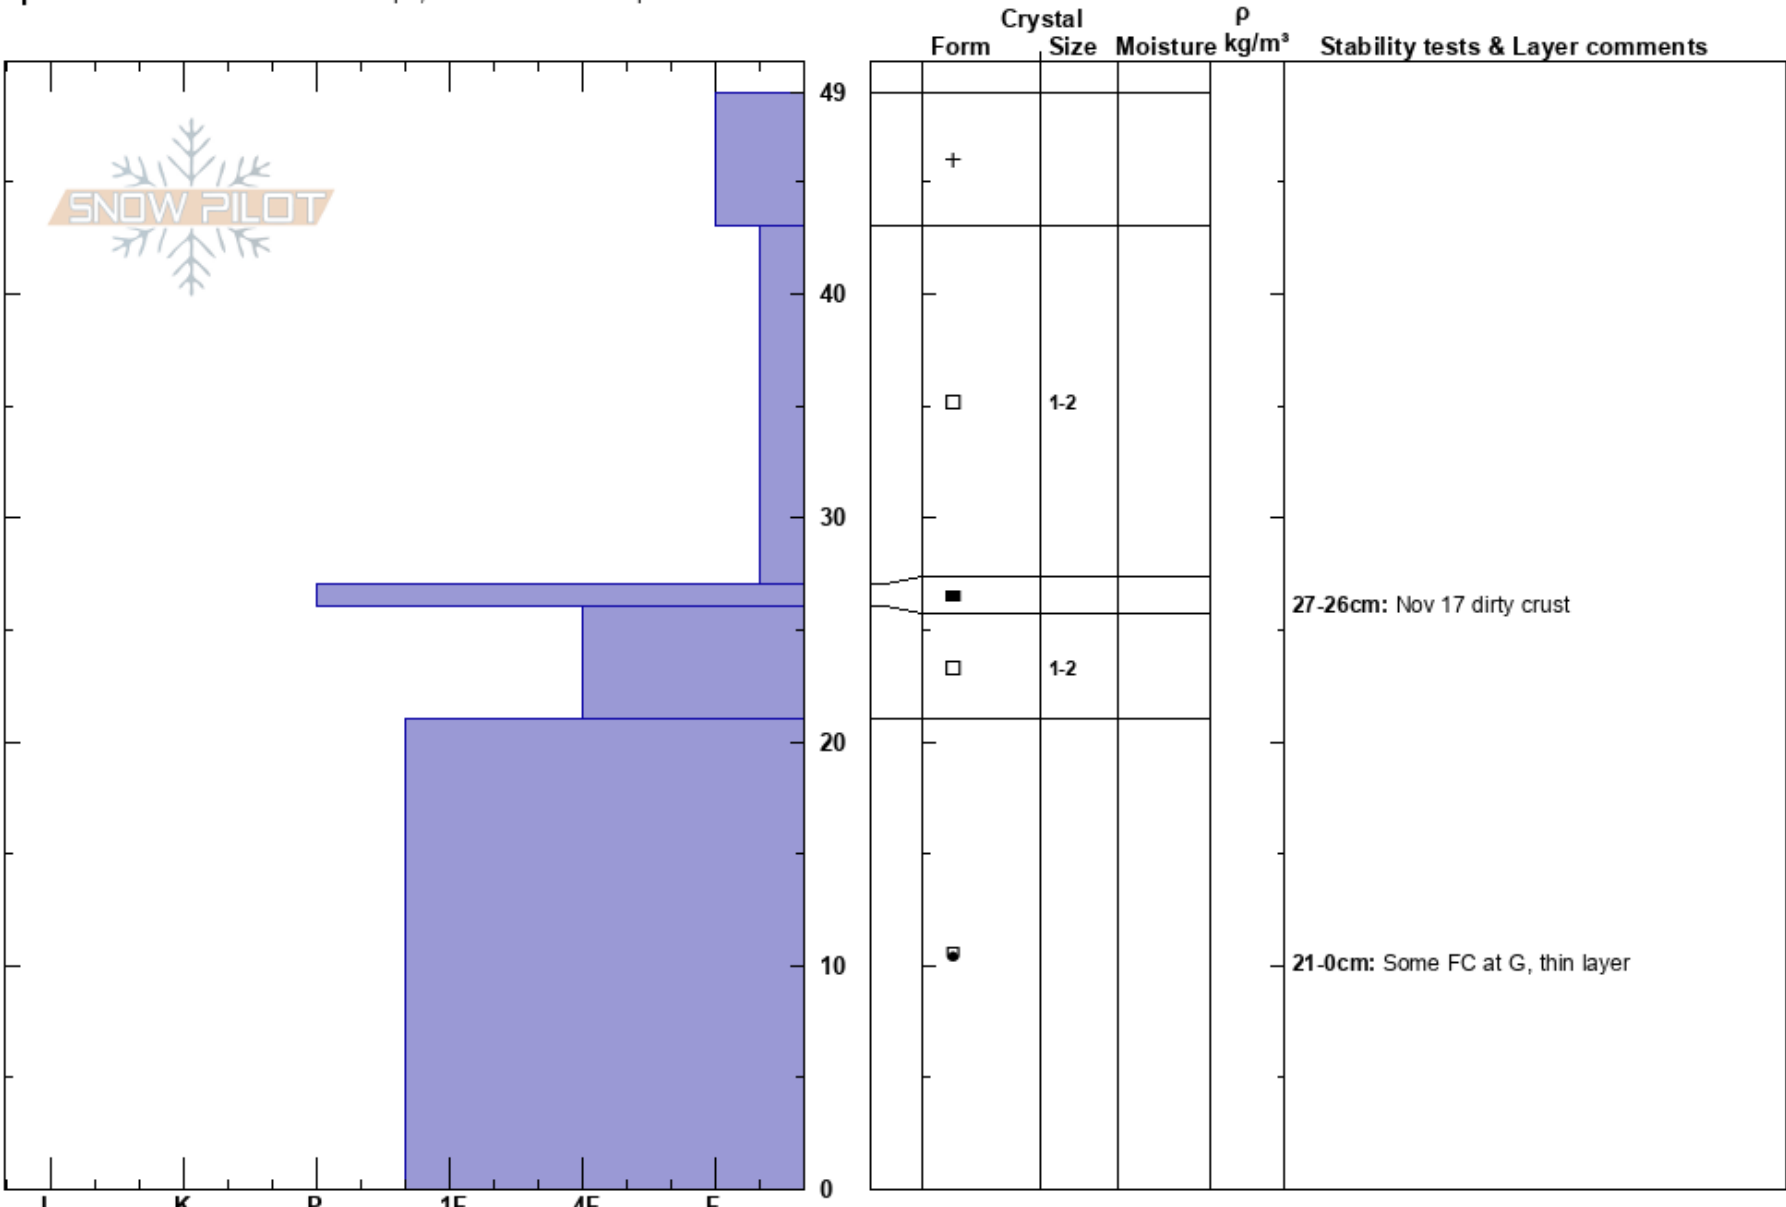

Miller Ridge NW 8000'
 Soldier Mountains
 ID
 Elevation: 8003 ft
 Aspect: 280°
 Specifics: Snowmobile tracks on slope; We snowmobiled slope

Scott Savage
 12/14/2020 - 2:00pm
 Co-ord: 43.53270N, -114.86815W
 Slope Angle: 5°
 Wind Loading: no

Stability: Very Good HS:49
 Air Temperature: -6°C
 Sky Cover: FEW
 Precipitation: NO
 Wind: NE Light Breeze

Layer Notes:
 43-27cm: Problematic layer
 27-26cm: Nov 17 dirty crust
 21-0cm: Some FC at G, thin layer