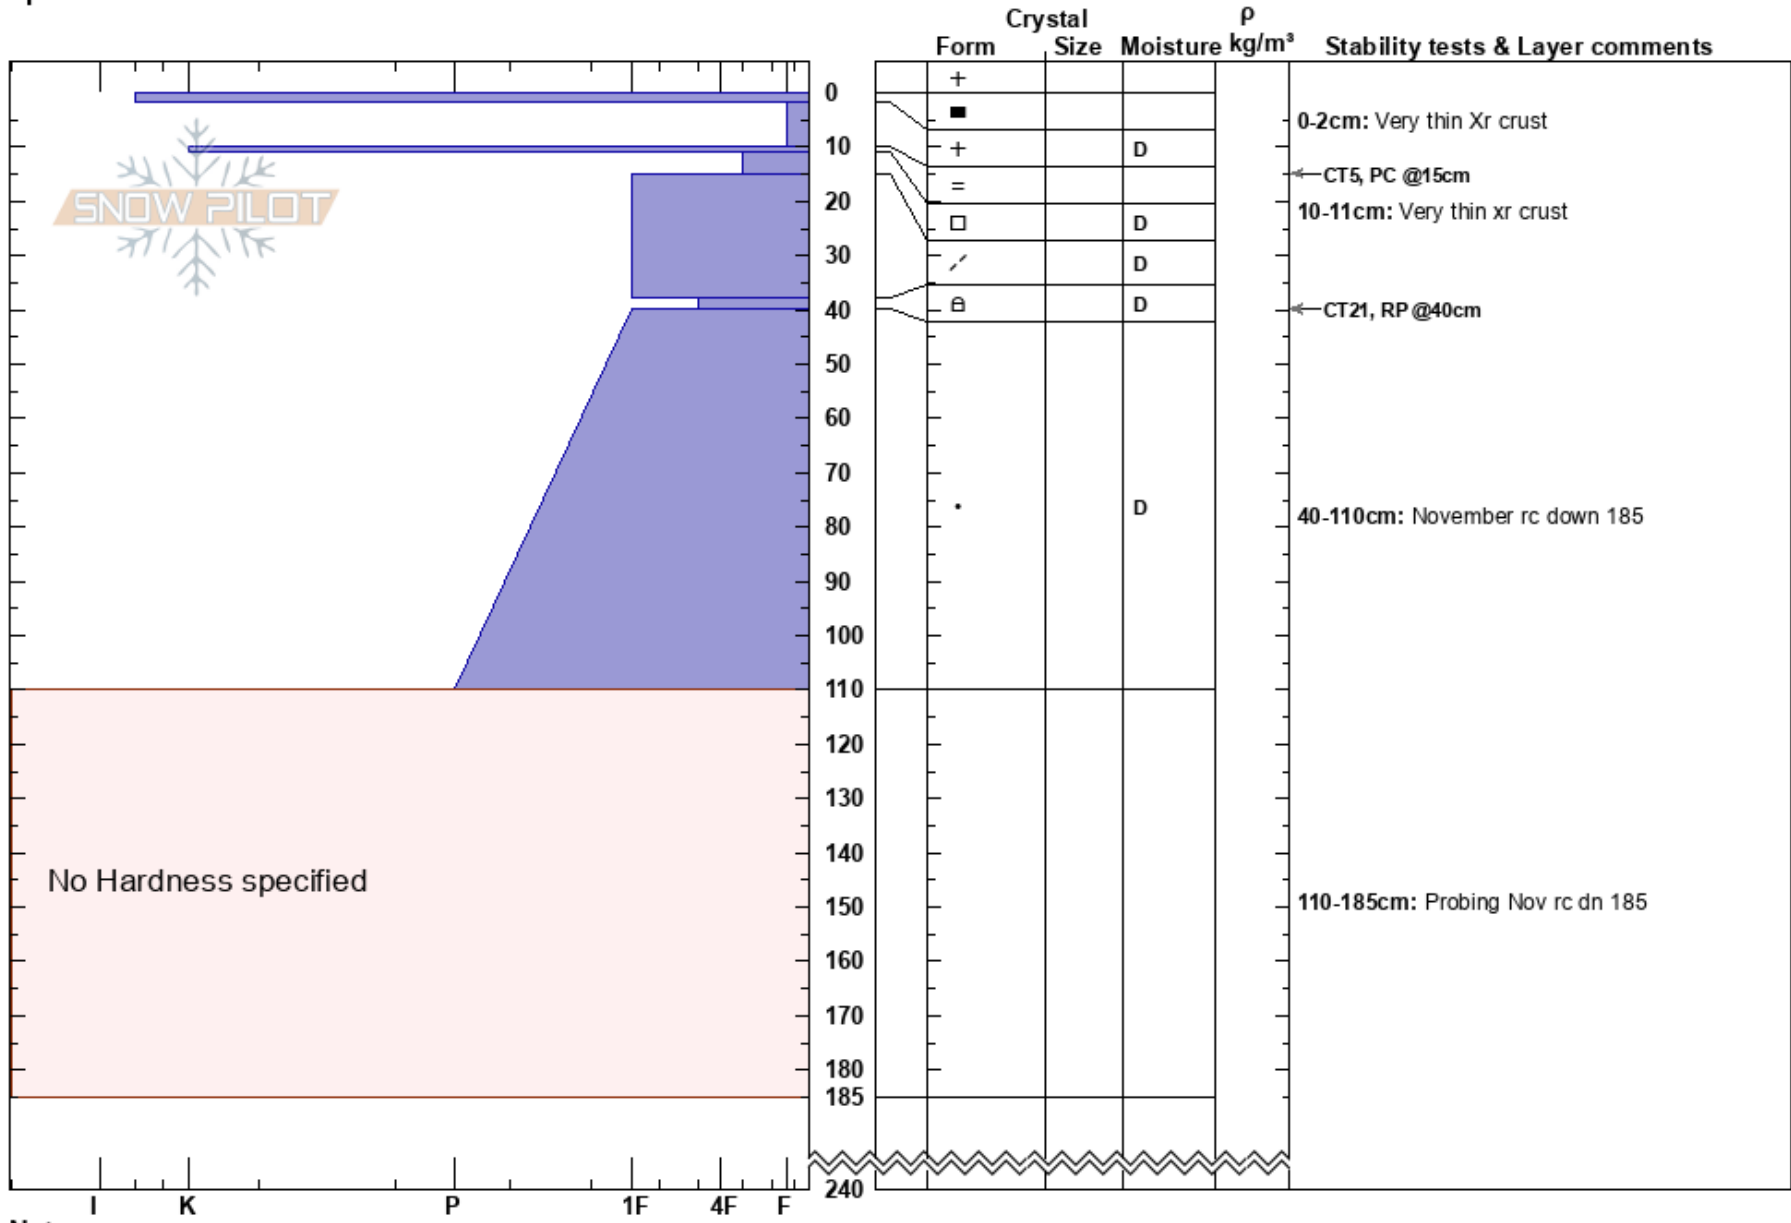

Un-named bowl
 McGregor
 BC
 Elevation: 1677 m
 Aspect: NE
 Specifics:

Craig Evanoff
 14/12/2020 - 11:00
 Co-ord: 54.13124N, -121.45858W
 Slope Angle: 32°
 Wind Loading:

Stability:
 Air Temperature: -6°C
 Sky Cover: OVC
 Precipitation: S-1
 Wind:

HS:240
 PF:35
 PS:20
 Layer Notes:
 0-2cm: Very thin Xr crust
 10-11cm: Very thin xr crust
 38-40cm: Problematic layer
 40-110cm: November rc down 185
 110-185cm: Probing Nov rc dn 185

Notes: