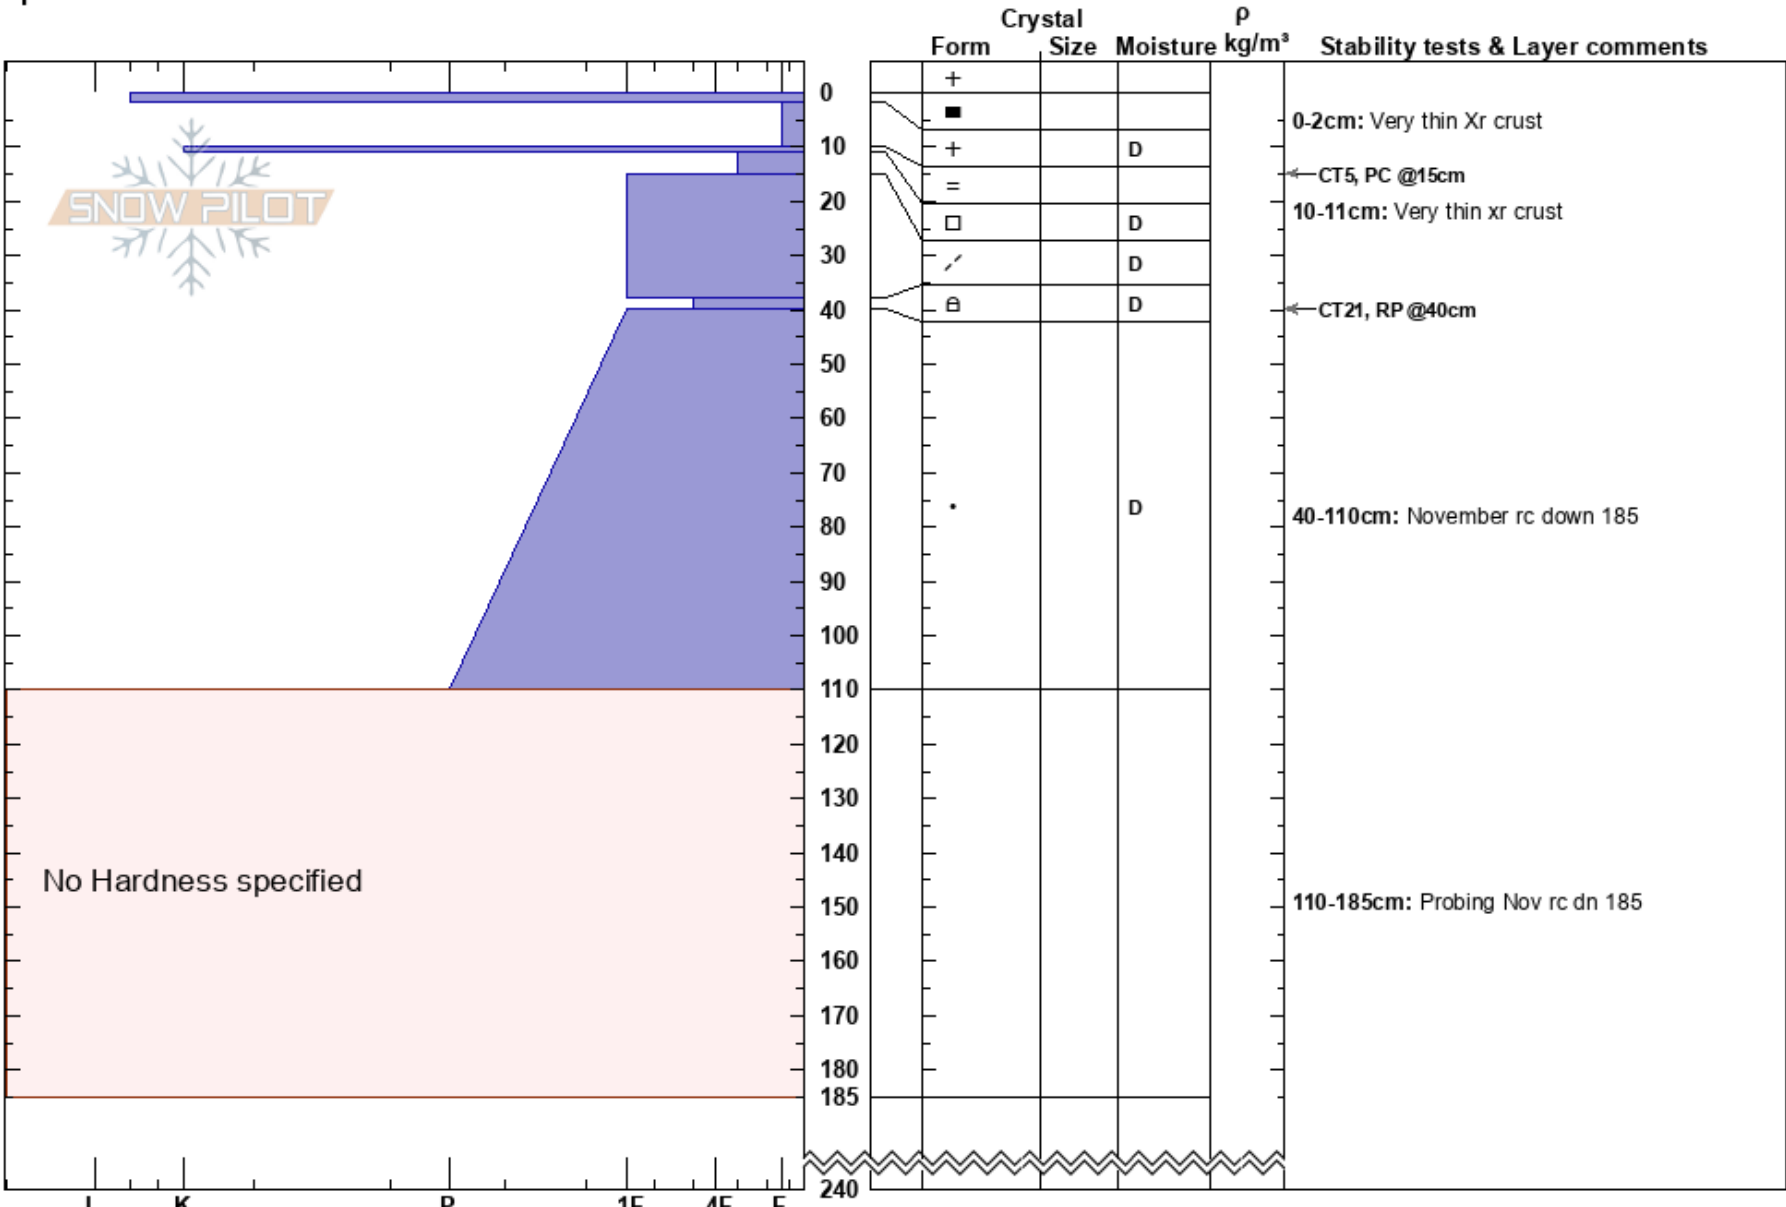

Un-named bowl
 McGregor
 BC
 Elevation: 1677 m
 Aspect: NE
 Specifics:

Craig Evanoff
 14/12/2020 - 11:00
 Co-ord: 54.13124N, -121.45858W
 Slope Angle: 32°
 Wind Loading:

Stability:
 Air Temperature: -6°C
 Sky Cover: OVC
 Precipitation: S-1
 Wind:

HS:240
 PF:35
 PS:20
 Layer Notes:
 0-2cm: Very thin Xr crust
 10-11cm: Very thin xr crust
 38-40cm: Problematic layer
 40-110cm: November rc down 185
 110-185cm: Probing Nov rc dn 185

Notes: