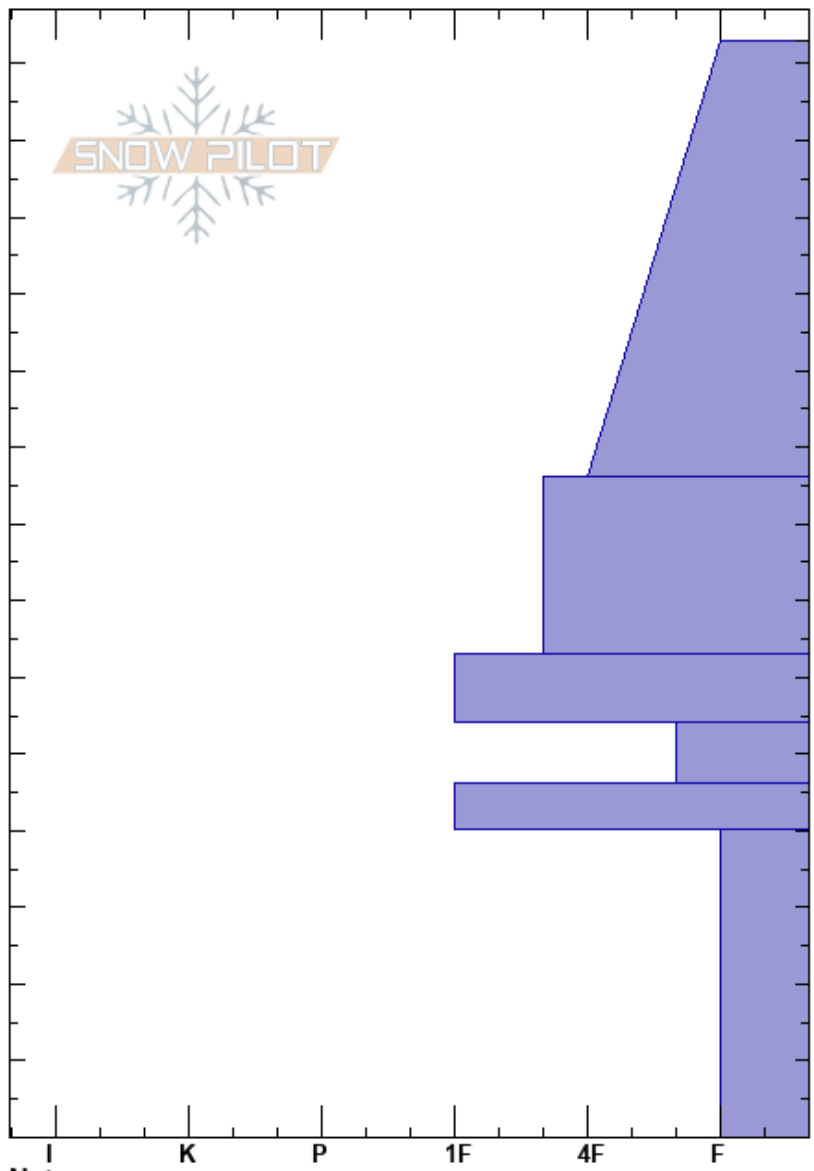

Long Canyon
 Sangre de Cristo Range
 NM
 Elevation: 11350 ft
 Aspect: 67°
 Andy Bond
 12/14/2020 - 11:00am
 Co-ord:
 Slope Angle: 27°
 Wind Loading: no

Stability:
 Air Temperature:
 Sky Cover: OVC
 Precipitation: S-1
 Wind: SW Light Breeze
 HS:143
 PF:143
 PS:60
 63-54cm: Decomposing
 40-0cm: Problematic layer

Specifics: Collapsing, widespread; Cracking; Recent avalanche activity on similar slopes

Height (cm)	Crystal		Moisture	ρ kg/m ³	Stability tests & Layer comments
	Form	Size			
143	+				
140					
130					
120					
110	+ (/)				
100					
90					
80					
70	•				
60	⊗				63-54cm: Decomposing
50	□	0.5-1			
40	⊗				
30					
20	A	2-3			
10					
0					←ECTP20 @5cm