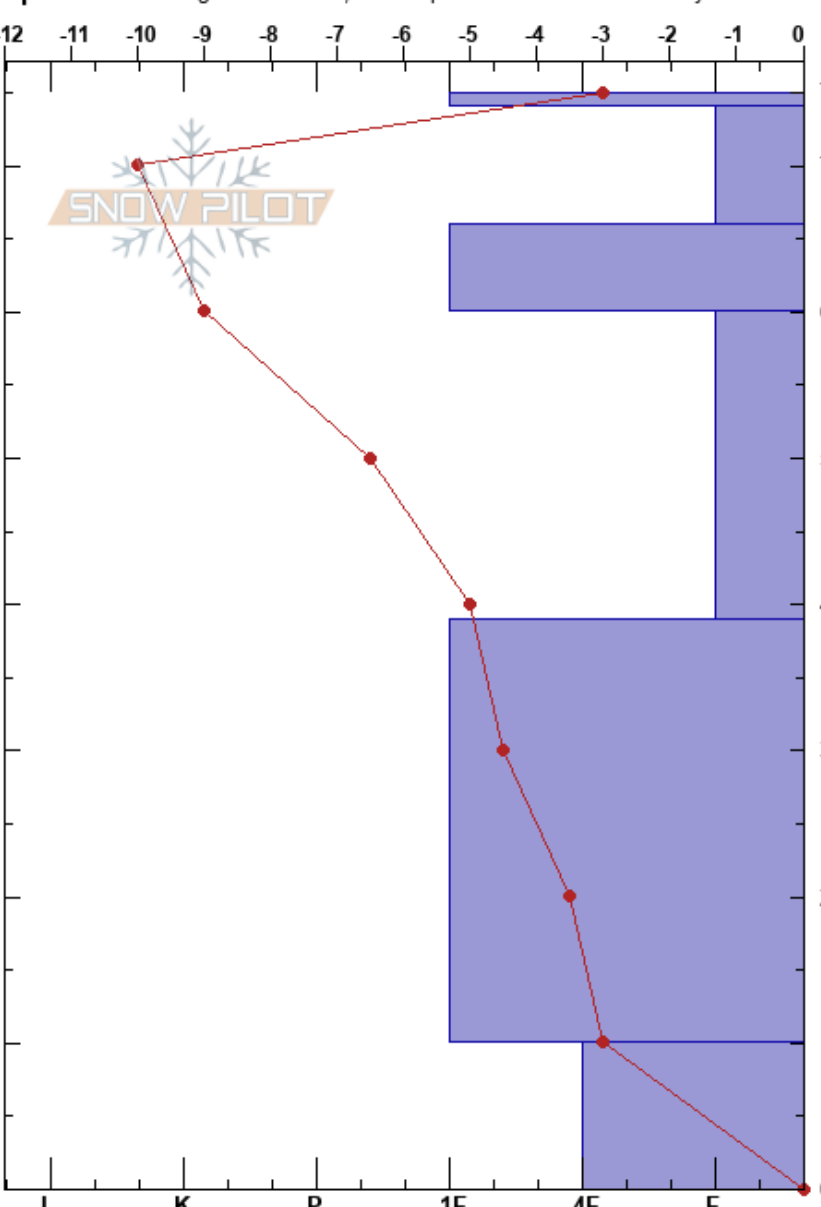

Running Dog Nose
 Wasatch Range
 UT
 Elevation: 10038 ft
 Aspect: 2°

Patrick Gaydos
 12/09/2020 - 1:00pm
 Co-ord:
 Slope Angle: 38°
 Wind Loading:

Stability:
 Air Temperature: -3°C
 Sky Cover: BKN
 Precipitation: NO
 Wind: Calm

HS:75
 PF:17
 PS:31
 60-39cm: Problematic layer

Specifics: Pit dug in a Ski Area; Pit is representative of backcountry

Form	Crystal Size	Moisture	ρ kg/m ³	Stability tests & Layer comments
□	1-2			
☉	0.3-0.5			
□	1-2			
				← CT11, RP @40cm
☉	0.3-0.5			
□	1-2			
				← ECTX