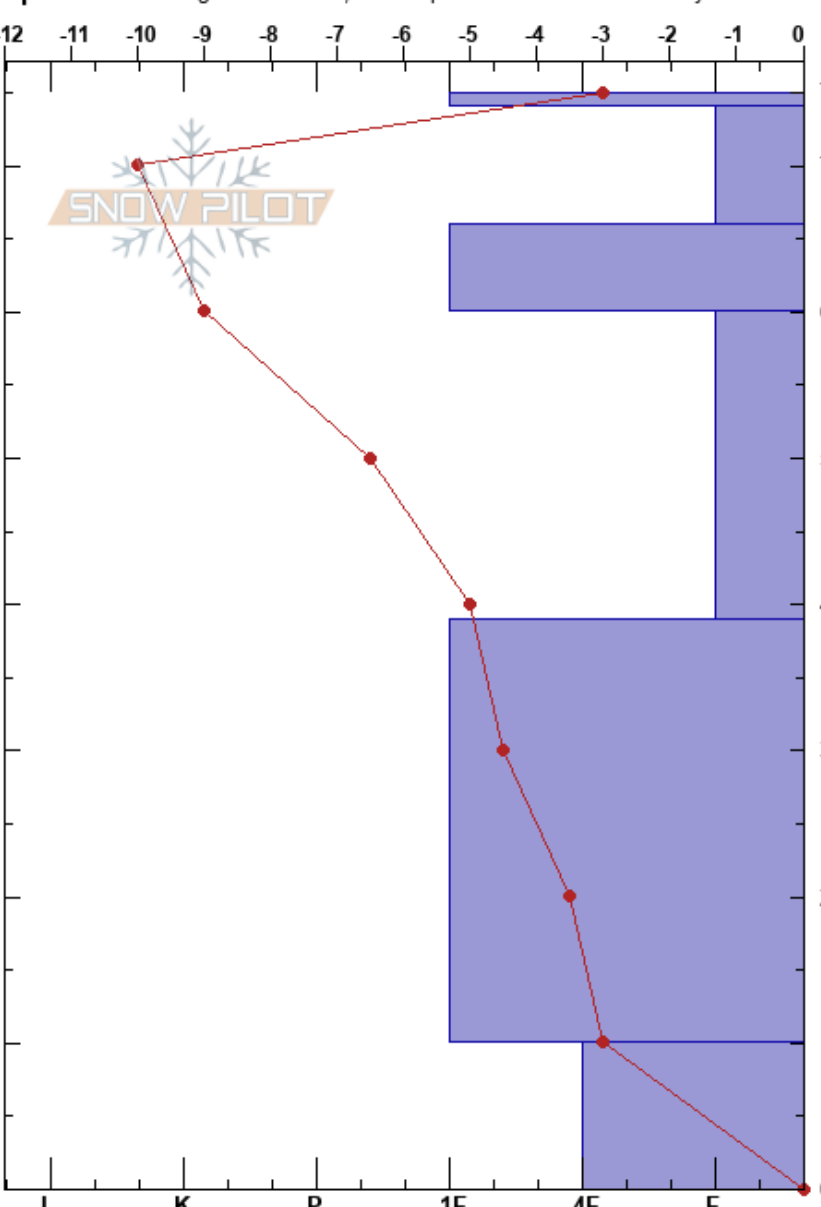

Running Dog Nose
 Wasatch Range
 UT
 Elevation: 10038 ft
 Aspect: 2°

Patrick Gaydos
 12/09/2020 - 1:00pm
 Co-ord:
 Slope Angle: 38°
 Wind Loading:

Stability:
 Air Temperature: -3°C
 Sky Cover: BKN
 Precipitation: NO
 Wind: Calm

HS:75
 PF:17
 PS:31
 60-39cm: Problematic layer

Specifics: Pit dug in a Ski Area; Pit is representative of backcountry

Form	Crystal Size	Moisture	ρ kg/m ³	Stability tests & Layer comments
•				
□	1-2			
☉	0.3-0.5			
□	1-2			
☉	0.3-0.5			← CT11, RP @40cm
□	1-2			
				← ECTX