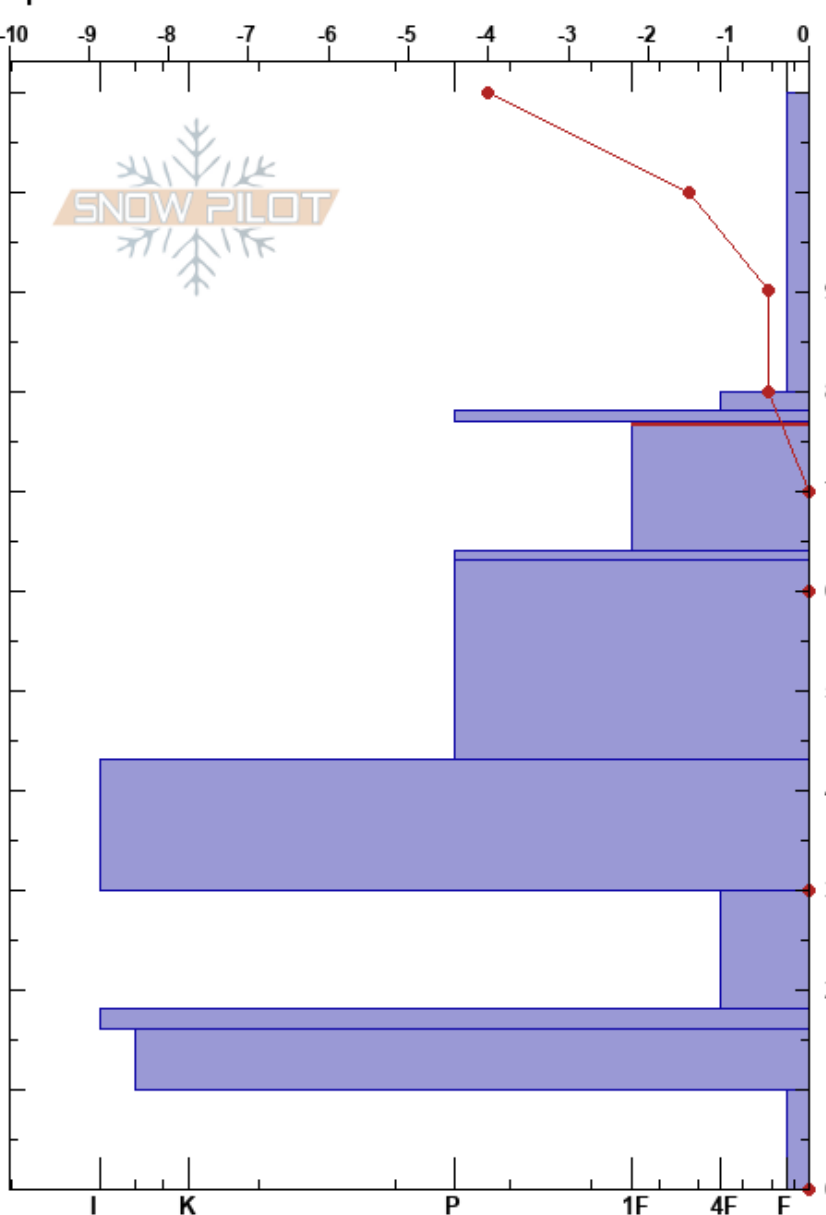

Fagerfjellet low  
 Tromsø mainland  
 Norway  
 Elevation: 44 m  
 Aspect: SW  
 Specifics:

Paul Velsand  
 28/03/2017 - 13:30  
 Co-ord: 33W 663223E 7722625N  
 Slope Angle: 5°  
 Wind Loading:

Stability: Fair HS:110 Layer Notes:  
 Air Temperature: -4.4°C PF:60 77-64cm:Problematic layer  
 Sky Cover: OVC  
 Precipitation: GR  
 Wind: Calm

Height (cm)	Crystal		Moisture	$\rho$ kg/m <sup>3</sup>	Stability tests & Layer comments
	Form	Size			
110					
90	⊗	1-2	D-M	90	← ECTN9 @95cm
80	♡	3-4	M	290	
70	=		M		← ECTN21 @76cm ← ECTN13 @76cm
60	♡	3-5	M	250	
50	=		M		← ECTN29 @64cm ← ECTN21 @64cm
40	•	0.3	M	320	
30	♡	1	D-M	250	
20	♡ (□)	3-4	D-M	320	
10	■				
0	♡ (□)	2	D	320	
0	♡ (□)	6	D-M	280	

Notes: Snow height at iButton: 53 cm.