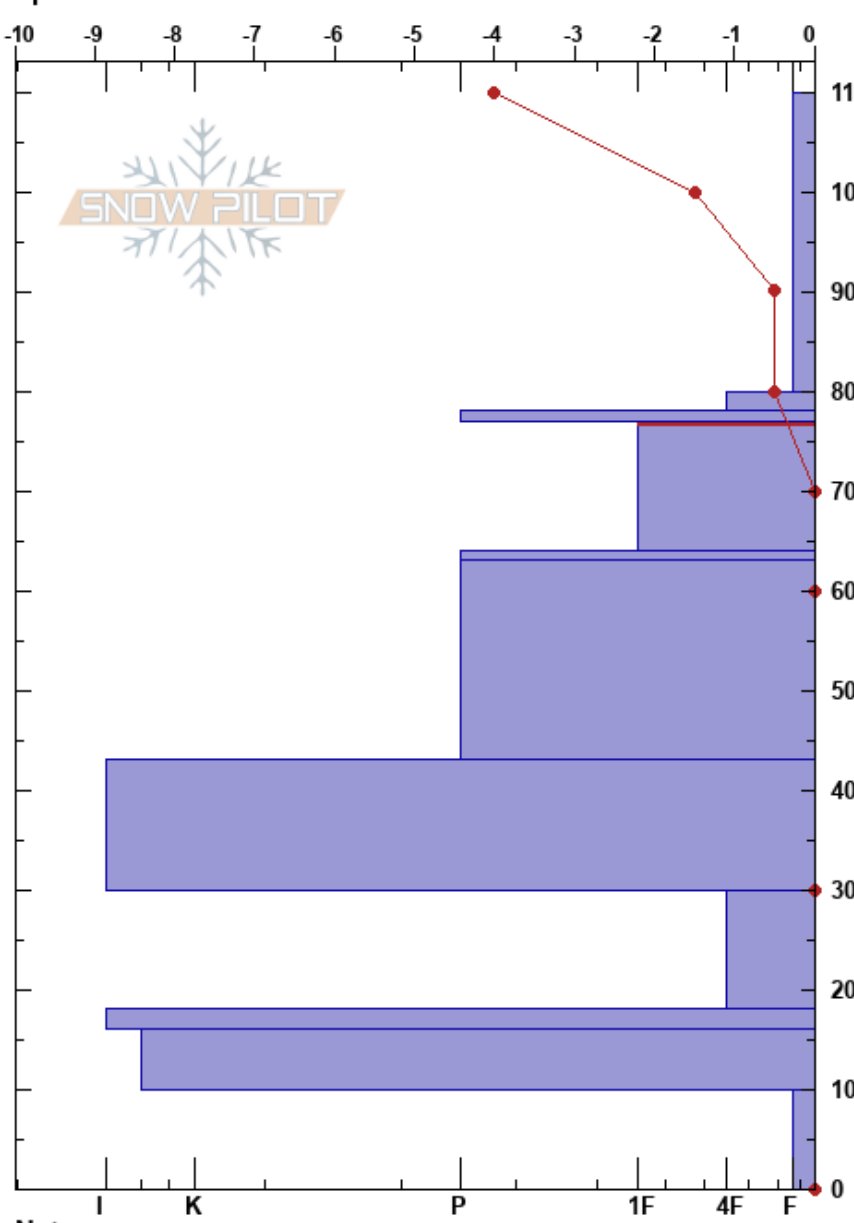

Fagerfjellet low  
 Tromsø mainland  
 Norway  
 Elevation: 44 m  
 Aspect: SW  
 Specifics:

Paul Velsand  
 28/03/2017 - 13:30  
 Co-ord: 33W 663223E 7722625N  
 Slope Angle: 5°  
 Wind Loading:

Stability: Fair  
 Air Temperature: -4.4°C  
 Sky Cover: OVC  
 Precipitation: GR  
 Wind: Calm

HS:110  
 PF:60  
 77-64cm: Problematic layer

Height (cm)	Crystal		Moisture	$\rho$ kg/m <sup>3</sup>	Stability tests & Layer comments
	Form	Size			
110					
90	⊗	1-2	D-M	90	← ECTN9 @95cm
80	♡	3-4	M	290	
76	=		M		← ECTN21 @76cm
70	♡	3-5	M	250	← ECTN13 @76cm
64	=		M		← ECTN29 @64cm
60					← ECTN21 @64cm
50	.	0.3	M	320	
40	♡	1	D-M	250	
30	♡ (□)	3-4	D-M	320	
20	■				
15	♡ (□)	2	D	320	
10	♡ (□)	6	D-M	280	
0					

Notes: Snow height at iButton: 53 cm.