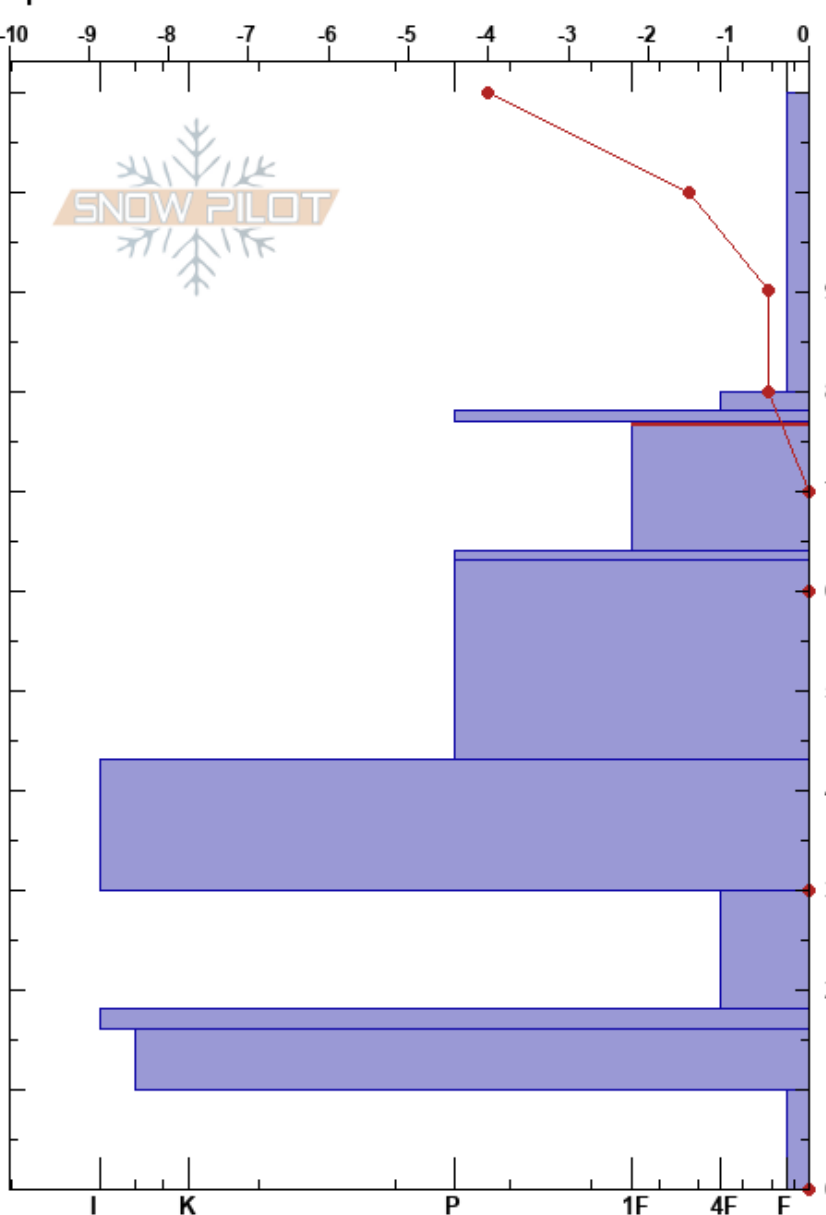

Fagerfjellet low
 Tromsø mainland
 Norway
 Elevation: 44 m
 Aspect: SW
 Specifics:

Paul Velsand
 28/03/2017 - 13:30
 Co-ord: 33W 663223E 7722625N
 Slope Angle: 5°
 Wind Loading:

Stability: Fair HS:110 Layer Notes:
 Air Temperature: -4.4°C PF:60 77-64cm:Problematic layer
 Sky Cover: OVC
 Precipitation: GR
 Wind: Calm

Height (cm)	Crystal		Moisture	ρ kg/m ³	Stability tests & Layer comments
	Form	Size			
110					
90	⊗	1-2	D-M	90	← ECTN9 @95cm
80	♡	3-4	M	290	
70	=		M		← ECTN21 @76cm ← ECTN13 @76cm
60	♡	3-5	M	250	
50	=		M		← ECTN29 @64cm ← ECTN21 @64cm
40	•	0.3	M	320	
30	♡	1	D-M	250	
20	♡ (□)	3-4	D-M	320	
10	■				
0	♡ (□)	2	D	320	
0	♡ (□)	6	D-M	280	

Notes: Snow height at iButton: 53 cm.