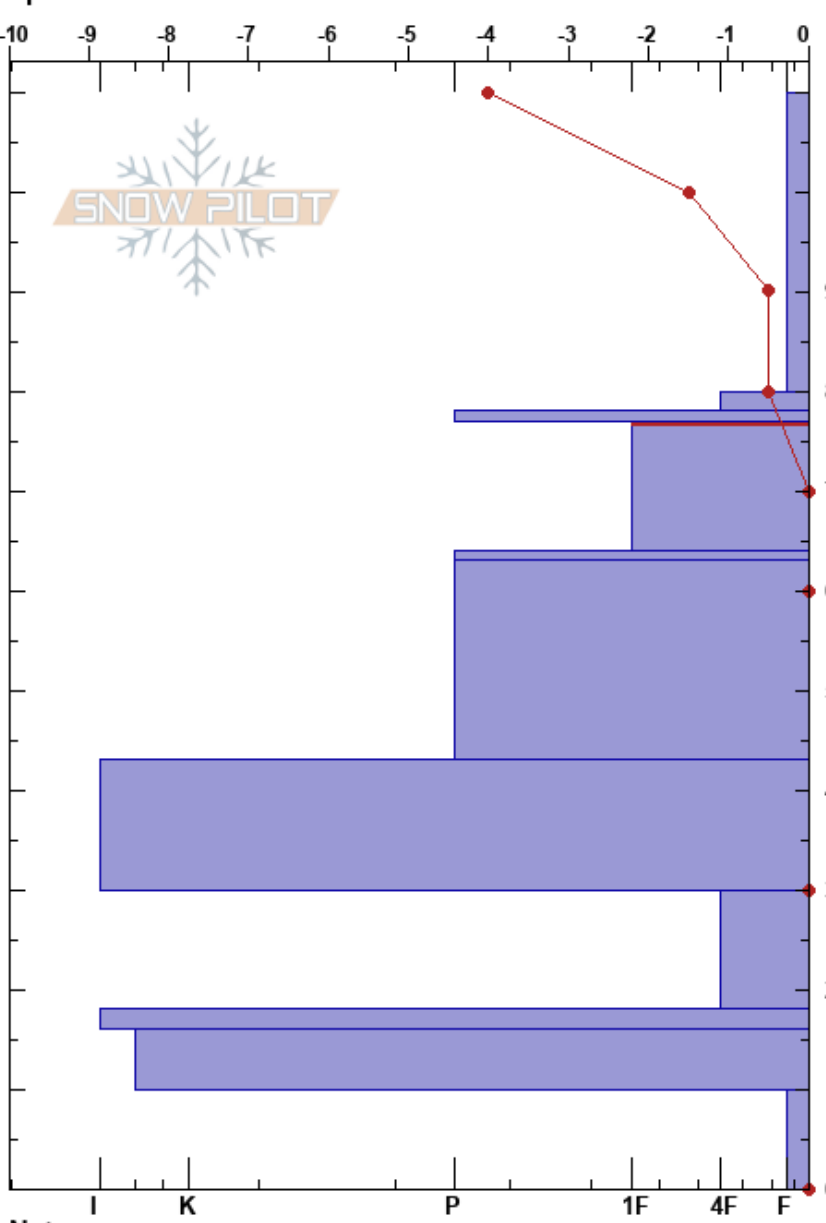

Fagerfjellet low
 Tromsø mainland
 Norway
 Elevation: 44 m
 Aspect: SW
 Specifics:

Paul Velsand
 28/03/2017 - 13:30
 Co-ord: 33W 663223E 7722625N
 Slope Angle: 5°
 Wind Loading:

Stability: Fair HS:110 Layer Notes:
 Air Temperature: -4.4°C PF:60 77-64cm:Problematic layer
 Sky Cover: OVC
 Precipitation: GR
 Wind: Calm

Height (cm)	Crystal		Moisture	ρ kg/m ³	Stability tests & Layer comments
	Form	Size			
110					
90	⊗	1-2	D-M	90	← ECTN9 @95cm
80	♡	3-4	M	290	
76	=		M		← ECTN21 @76cm ← ECTN13 @76cm
70	♡	3-5	M	250	
64	=		M		← ECTN29 @64cm ← ECTN21 @64cm
50	.	0.3	M	320	
40	♡	1	D-M	250	
30	♡ (□)	3-4	D-M	320	
20	■				
15	♡ (□)	2	D	320	
10	♡ (□)	6	D-M	280	
0					

Notes: Snow height at iButton: 53 cm.