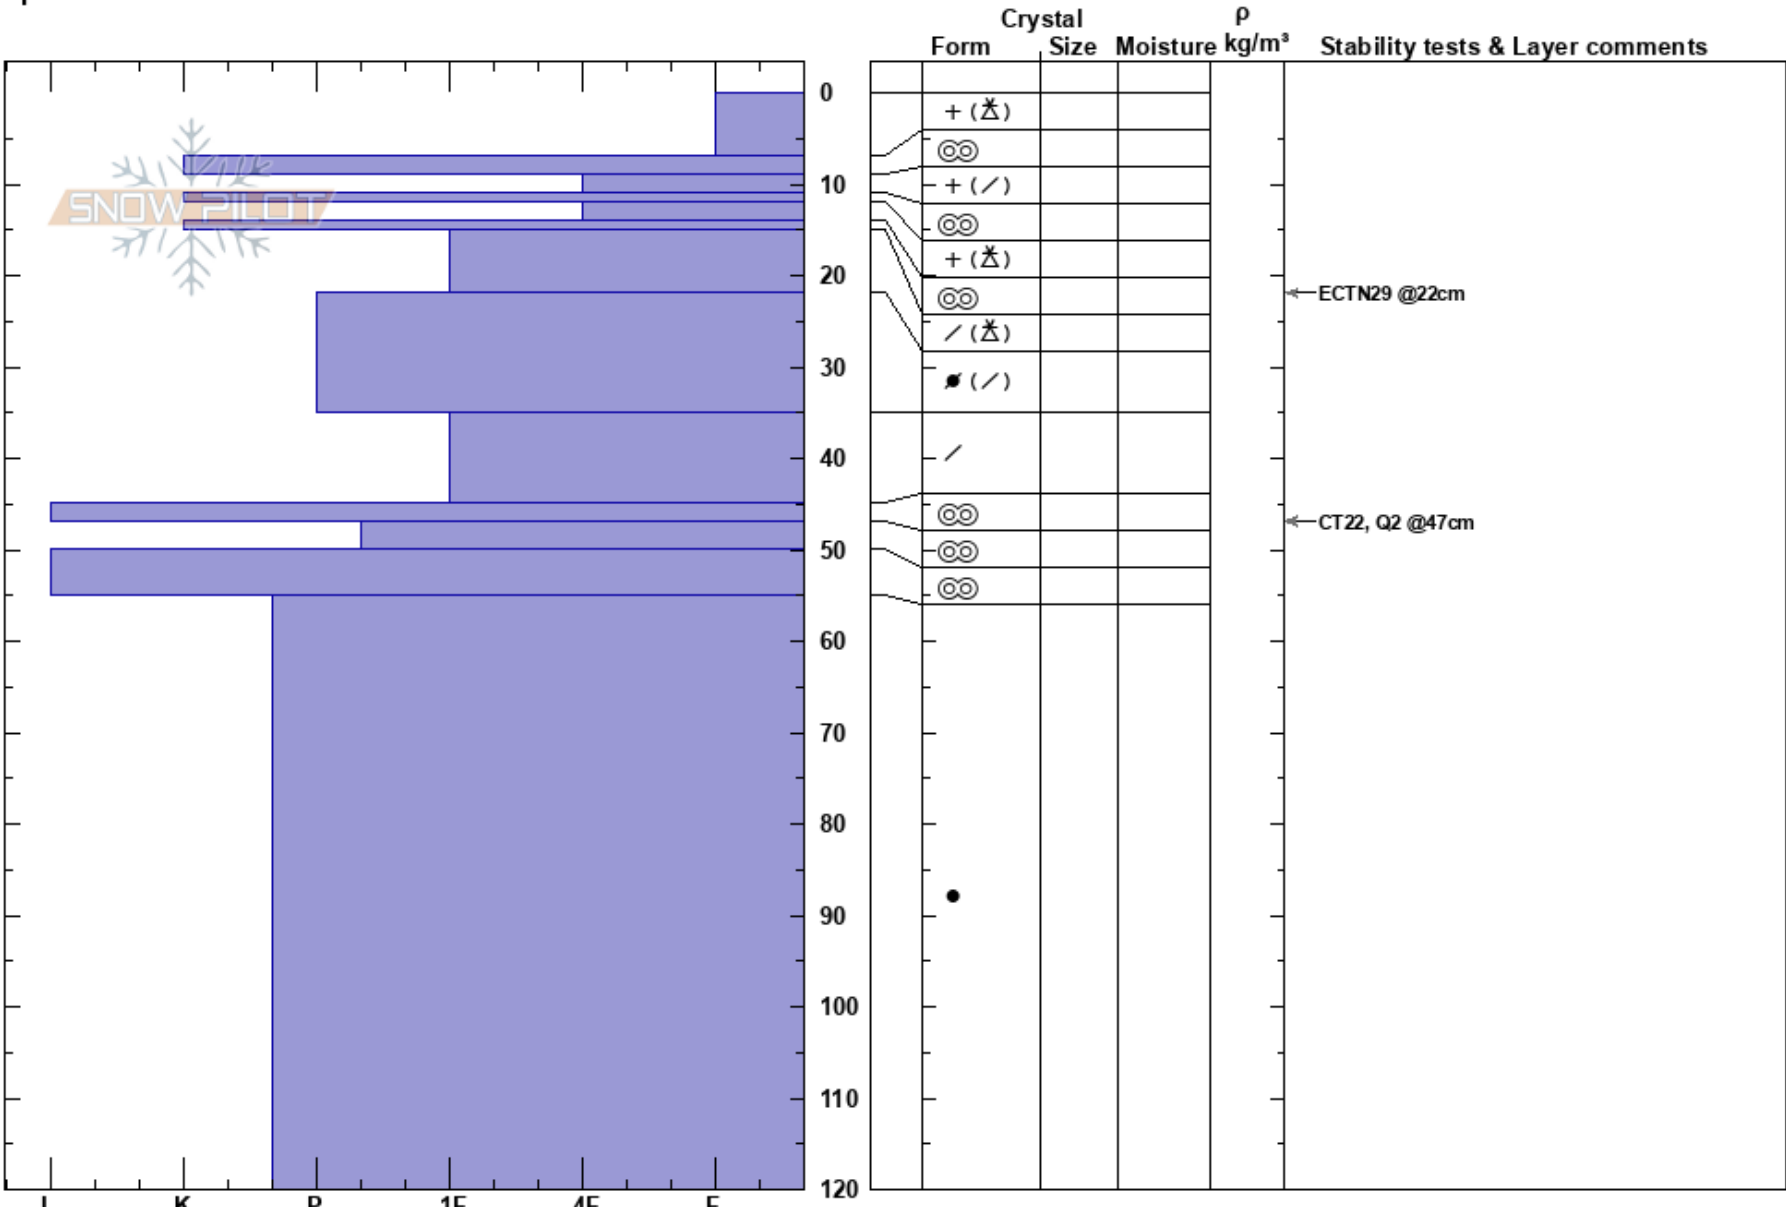

McKay Creek
 Bridgeport Winter Rec Ar
 CA
 Elevation: 9630 ft
 Aspect: 310°
 Specifics:

Kyle Van Peursem
 03/28/2017 - 11:30am
 Co-ord: 38.30345N, -119.61445W
 Slope Angle: 33°
 Wind Loading:

Stability:
 Air Temperature: -1°C
 Sky Cover: CLR
 Precipitation: NO
 Wind: Calm

Layer Notes:

Notes: