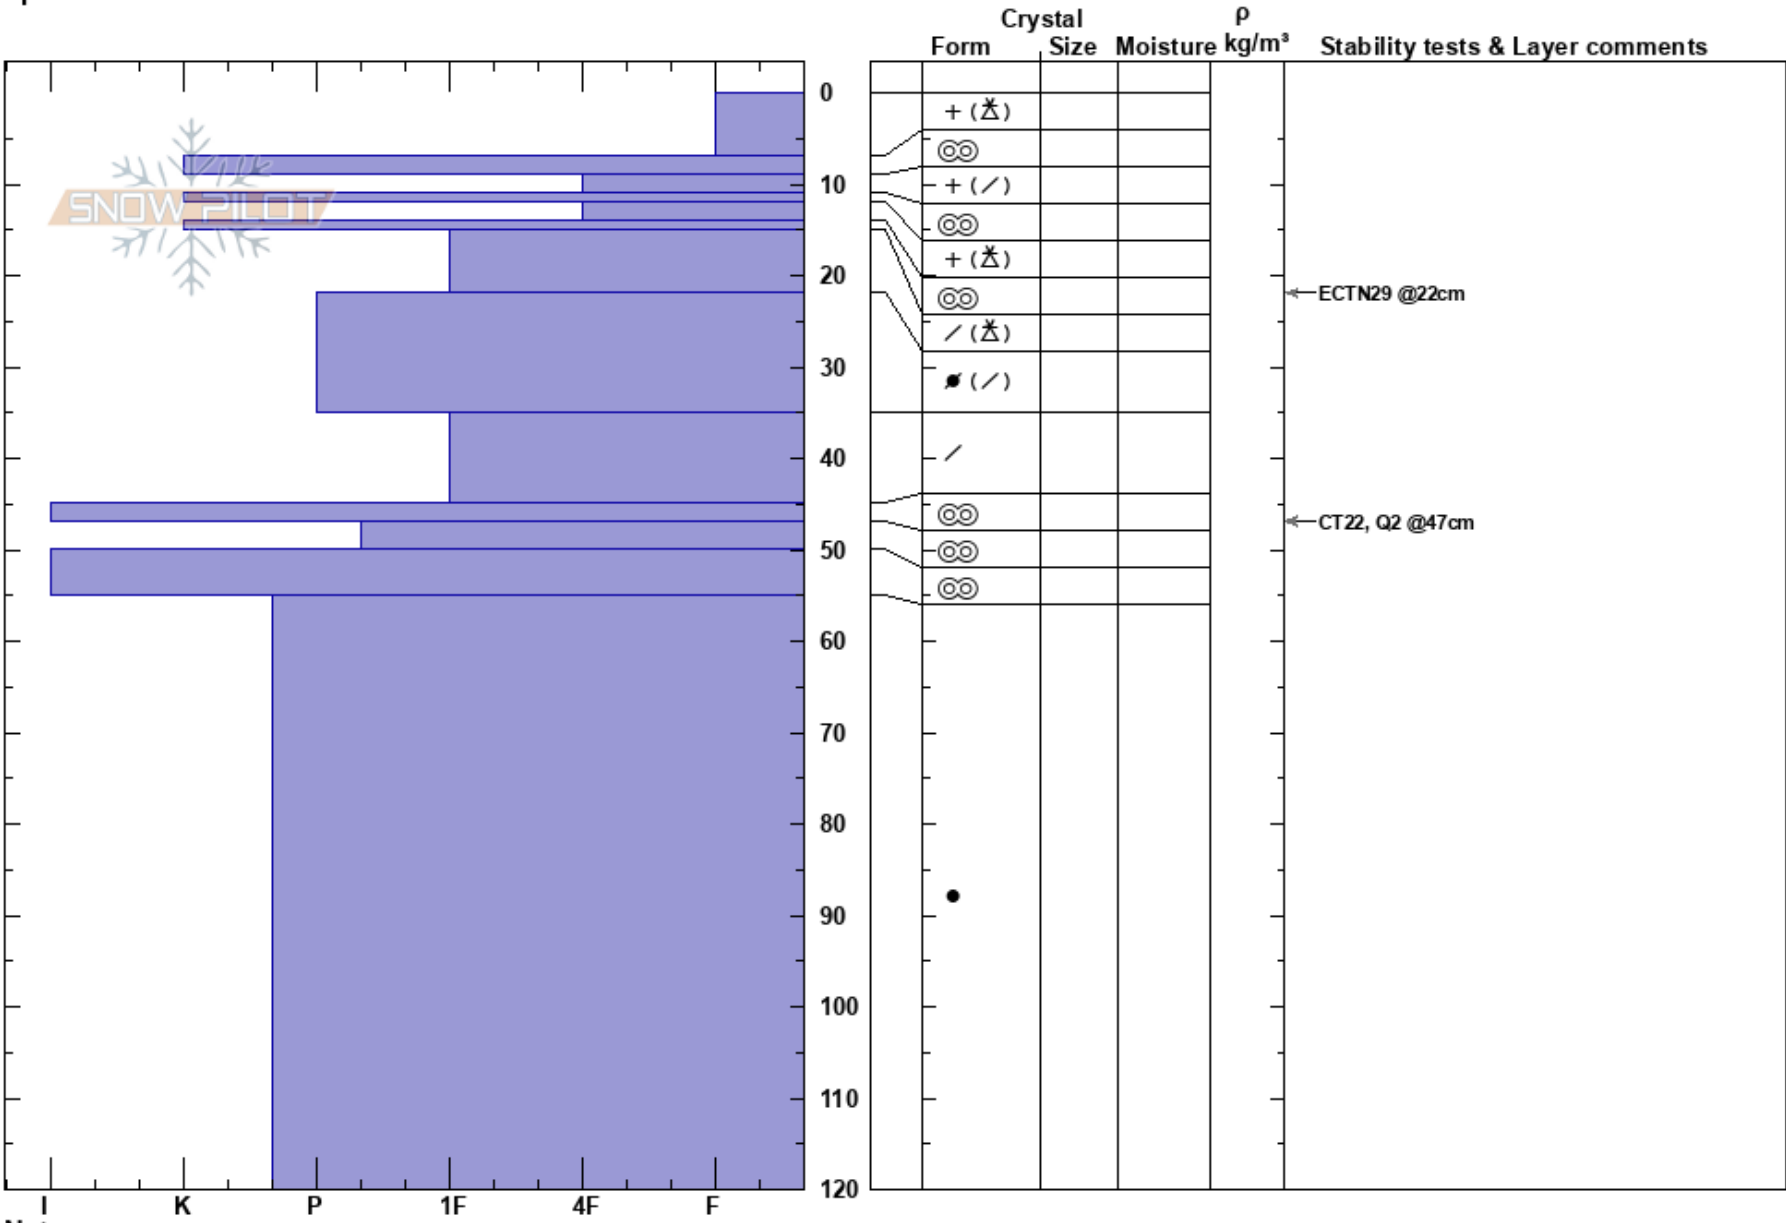

McKay Creek
 Bridgeport Winter Rec Ar
 CA
 Elevation: 9630 ft
 Aspect: 310°
 Specifics:

Kyle Van Peursem
 03/28/2017 - 11:30am
 Co-ord: 38.30345N, -119.61445W
 Slope Angle: 33°
 Wind Loading:

Stability:
 Air Temperature: -1°C
 Sky Cover: CLR
 Precipitation: NO
 Wind: Calm

Layer Notes:

Notes: