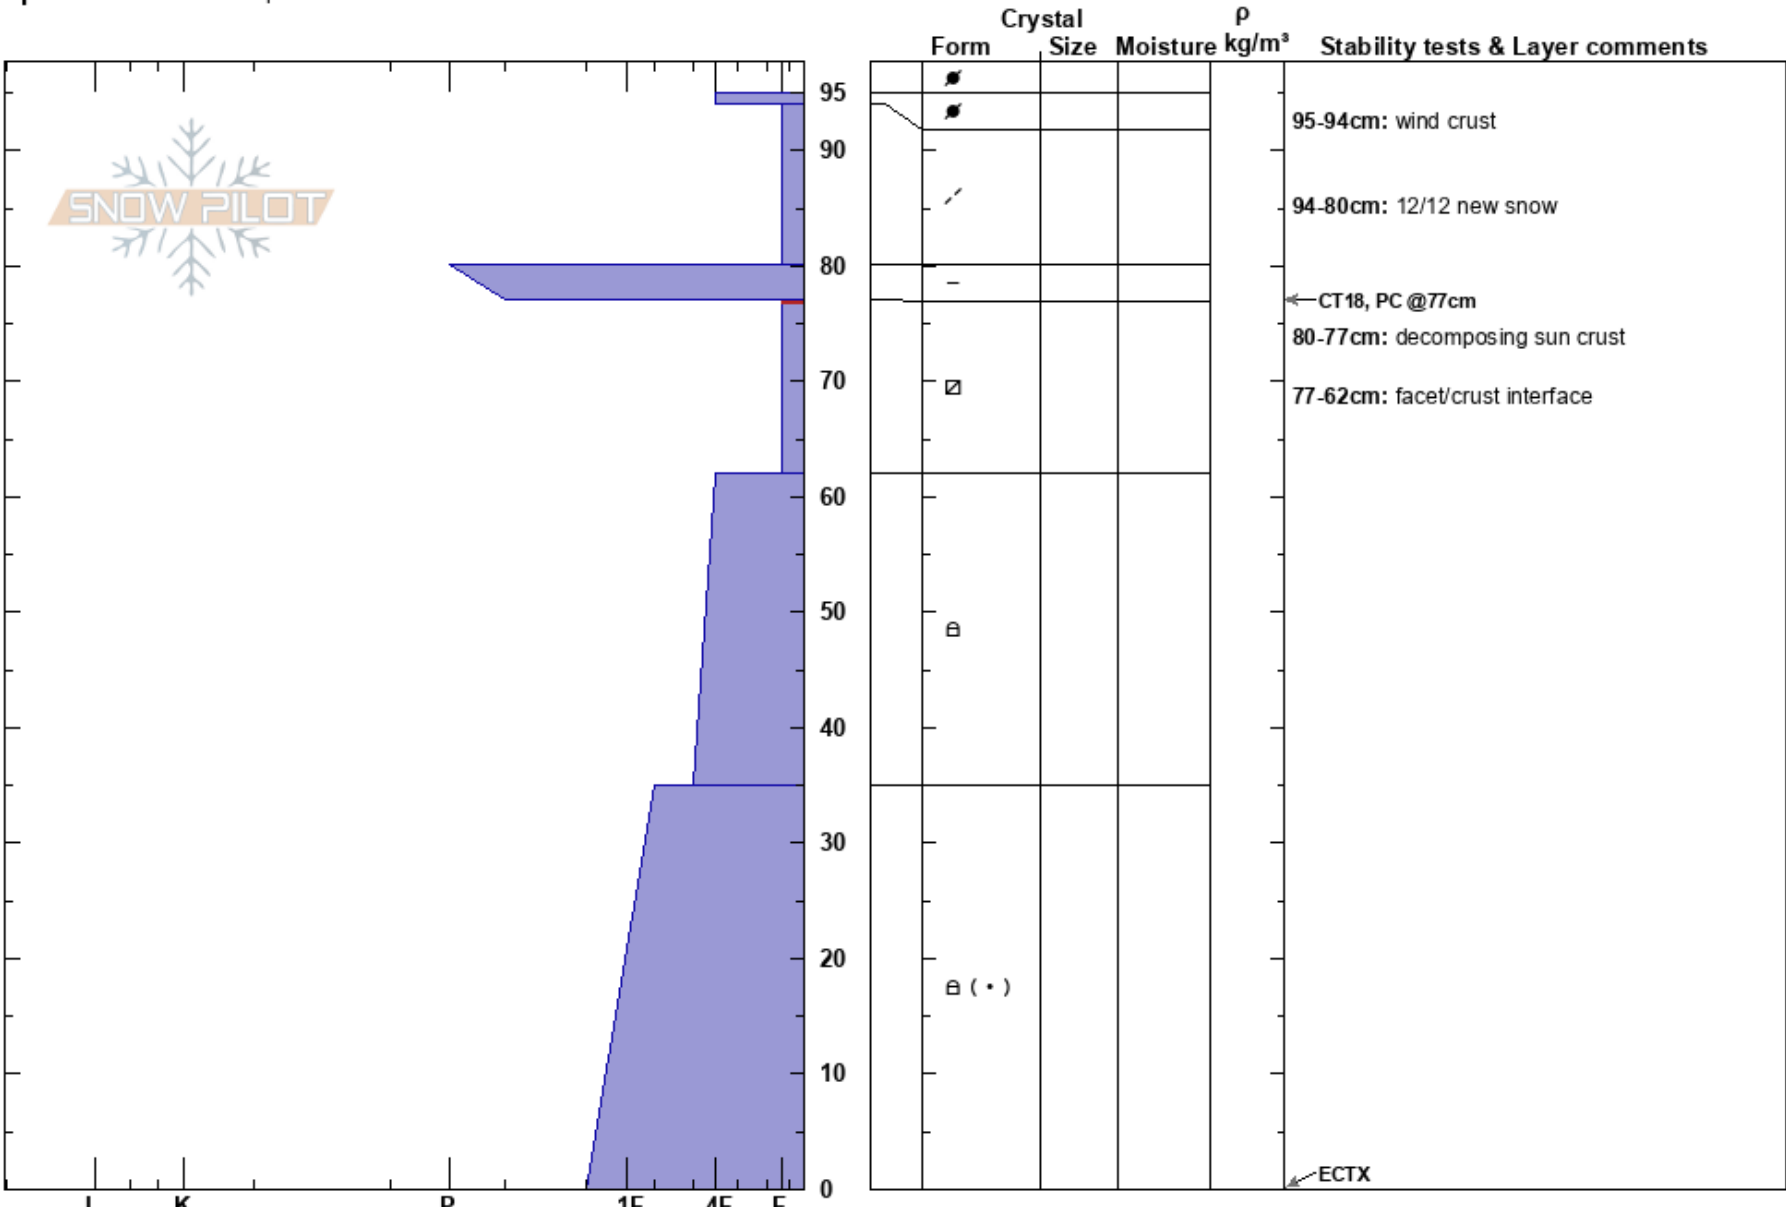

No Shadows - leftside
 Teton Range
 WY
Elevation: 10152 ft
Aspect: SE
Specifics: We skied slope

Dan Corn
 12/13/2020 - 11:20am
Co-ord: 43.58857N, -110.89012W
Slope Angle: 37°
Wind Loading: previous

Stability: Good
Air Temperature:
Sky Cover: FEW
Precipitation: NO
Wind: SW Moderate

HS:95
PF:30
PS: 15
Layer Notes:
 95-94cm: wind crust
 94-80cm: 12/12 new snow
 80-77cm: decomposing sun crust
 77-62cm: facet/crust interface
 77-62cm: Problematic layer

Notes: Ridge top winds had built 1F to P hard slab/ cornice at crest. Cornice drop cleaned out 15-20cm new snow on old crust previous to adjacent to the pit site.