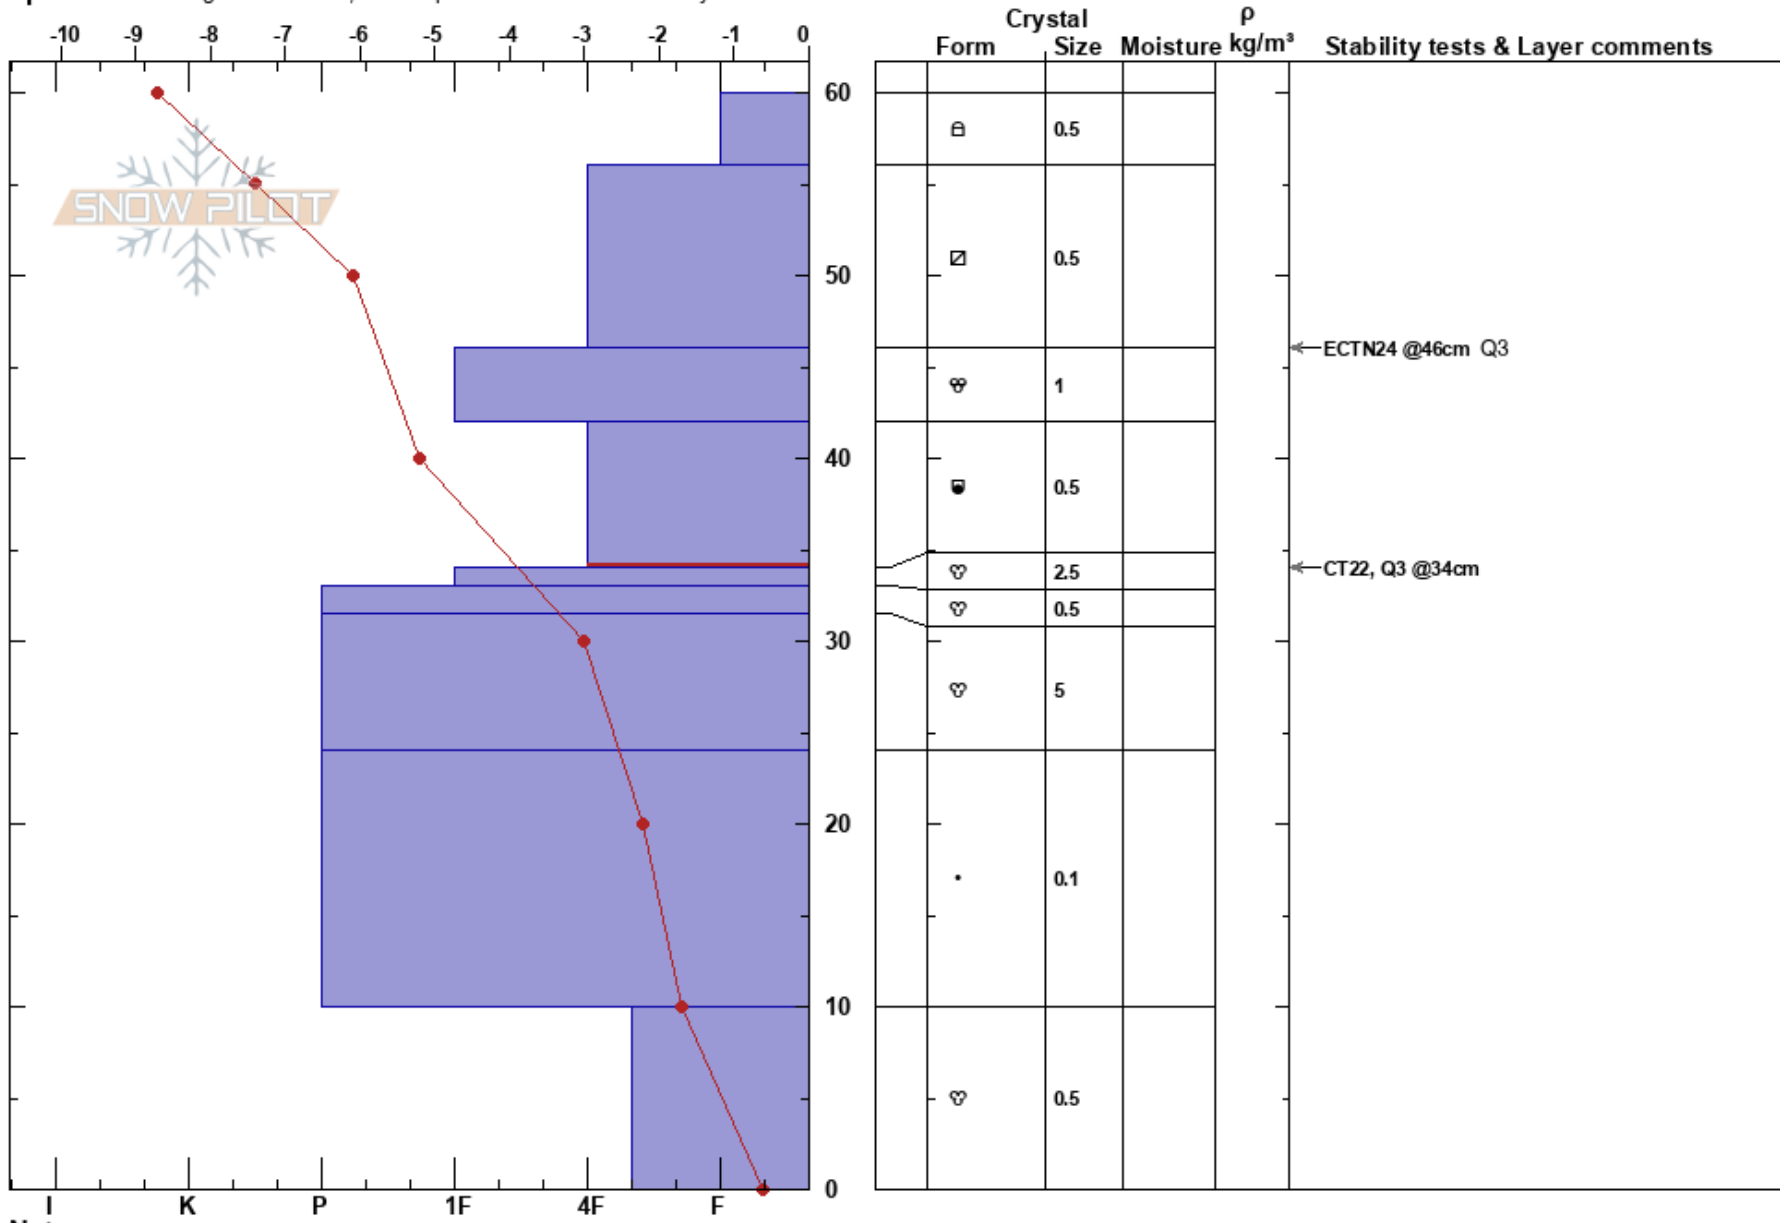

16-1  
 Silver Valley Area  
 ID  
 Elevation: 1844 m  
 Aspect: 66°

John "Patrick" Finigan  
 12/06/2020 - 2:00pm  
 Co-ord: 47.49194N, -116.14180W  
 Slope Angle: 29°  
 Wind Loading:

Stability: **HS:60**  
 Air Temperature: -3°C PF:20 42-34cm:Problematic layer  
 Sky Cover: CLR  
 Precipitation: NO  
 Wind: Calm

Specifics: Pit dug in a Ski Area; Pit is representative of backcountry

Notes: