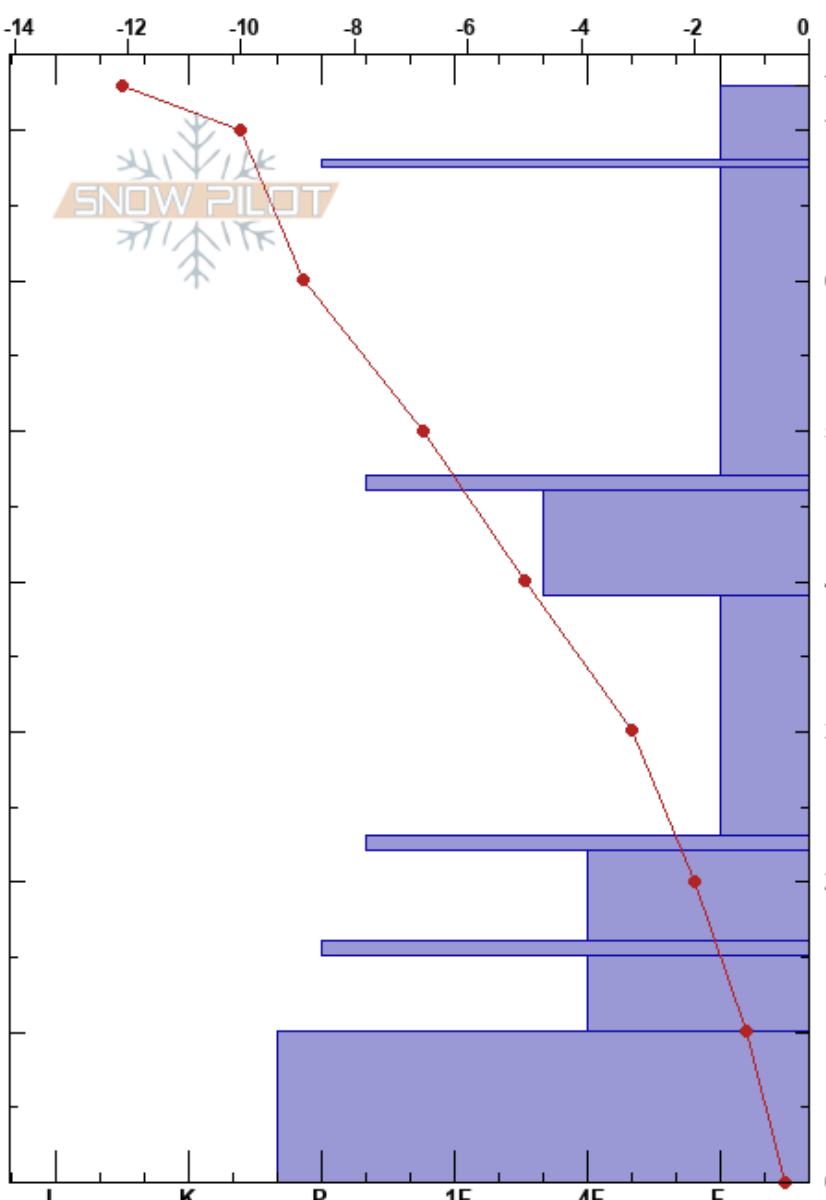

YC Hollywood Bowl
 Madison Range-N
 MT
 Elevation: 9172 ft
 Aspect: NW

Ethan Greaves
 12/13/2020 - 12:30pm
 Co-ord: 45.23478N, -111.44676W
 Slope Angle: 31°
 Wind Loading: previous

Stability: **HS:73**
 Air Temperature: -10.5°C PF:55
 Sky Cover: BKN
 Precipitation: NO
 Wind: SW Calm

Layer Notes:
 68-67.5cm: wind skin
 39-23cm: some striations/cupping
 39-23cm: Problematic layer
 22-16cm: some striations/cupping

Specifics: Pit dug in a Ski Area; Pit is representative of backcountry

Depth (cm)	Crystal		Moisture	ρ kg/m ³	Stability tests & Layer comments
	Form	Size			
73					
70	/	1.5			68-67.5cm: wind skin
68	/				
60	•	1.5			
50					
48	⊙				
45	•	1.5			
40					
30	□	2-3			39-23cm: some striations/cupping ←STM @29cm
28	⊙				
25	□	2-3			22-16cm: some striations/cupping
22	⊙				
20	□	2-3			
18	⊙				
15	□	2-3			
10					
5	⊙				
0					CTN ECTX