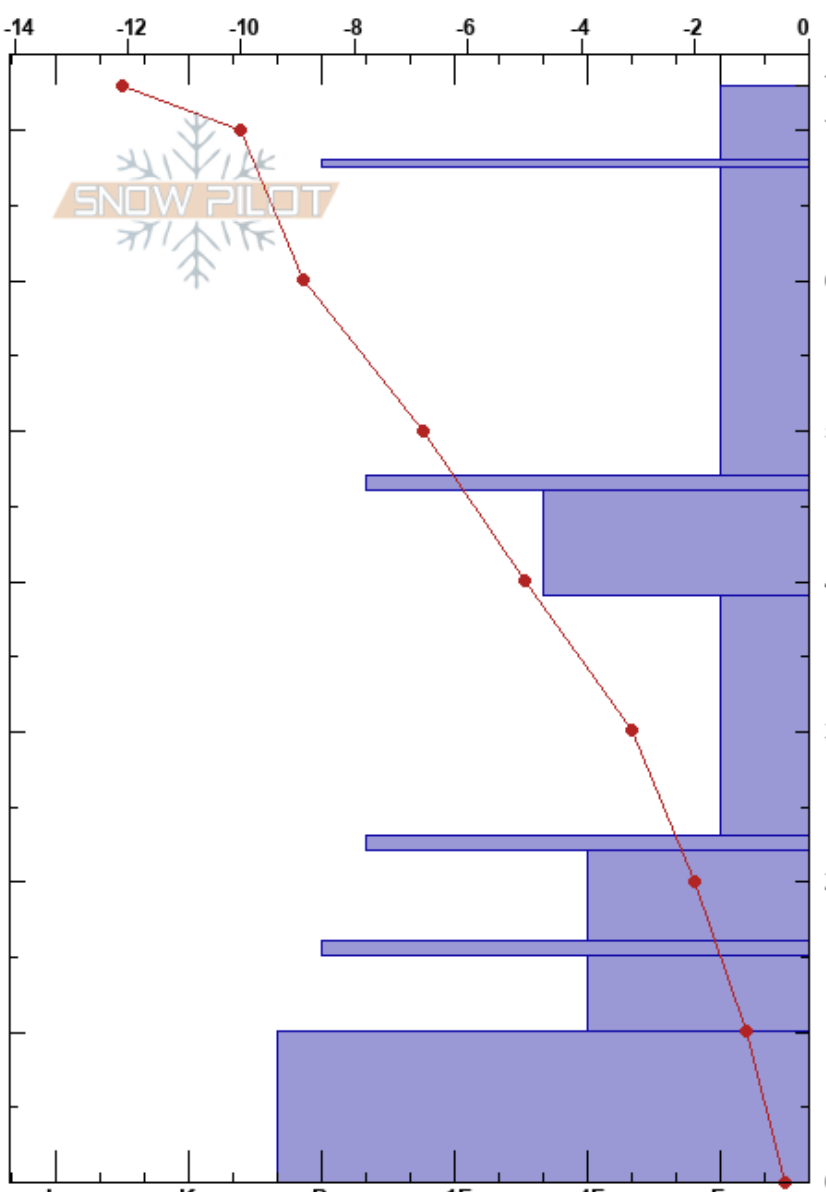

YC Hollywood Bowl  
 Madison Range-N  
 MT  
 Elevation: 9172 ft  
 Aspect: NW

Ethan Greaves  
 12/13/2020 - 12:30pm  
 Co-ord: 45.23478N, -111.44676W  
 Slope Angle: 31°  
 Wind Loading: previous

Stability: HS:73  
 Air Temperature: -10.5°C PF:55  
 Sky Cover: BKN  
 Precipitation: NO  
 Wind: SW Calm

Layer Notes:  
 68-67.5cm: wind skin  
 39-23cm: some striations/cupping  
 39-23cm: Problematic layer  
 22-16cm: some striations/cupping

Specifics: Pit dug in a Ski Area; Pit is representative of backcountry

Depth (cm)	Crystal		Moisture	$\rho$ kg/m <sup>3</sup>	Stability tests & Layer comments
	Form	Size			
73					
70	/	1.5			68-67.5cm: wind skin
68	/				
60	•	1.5			
50					
48	⊙				
45	•	1.5			
40					
30	□	2-3			39-23cm: some striations/cupping ←STM @29cm
28	⊙				
25	□	2-3			22-16cm: some striations/cupping
22	⊙				
20	□	2-3			
18	⊙				
16	□	2-3			
10	⊙				
0					CTN ECTX