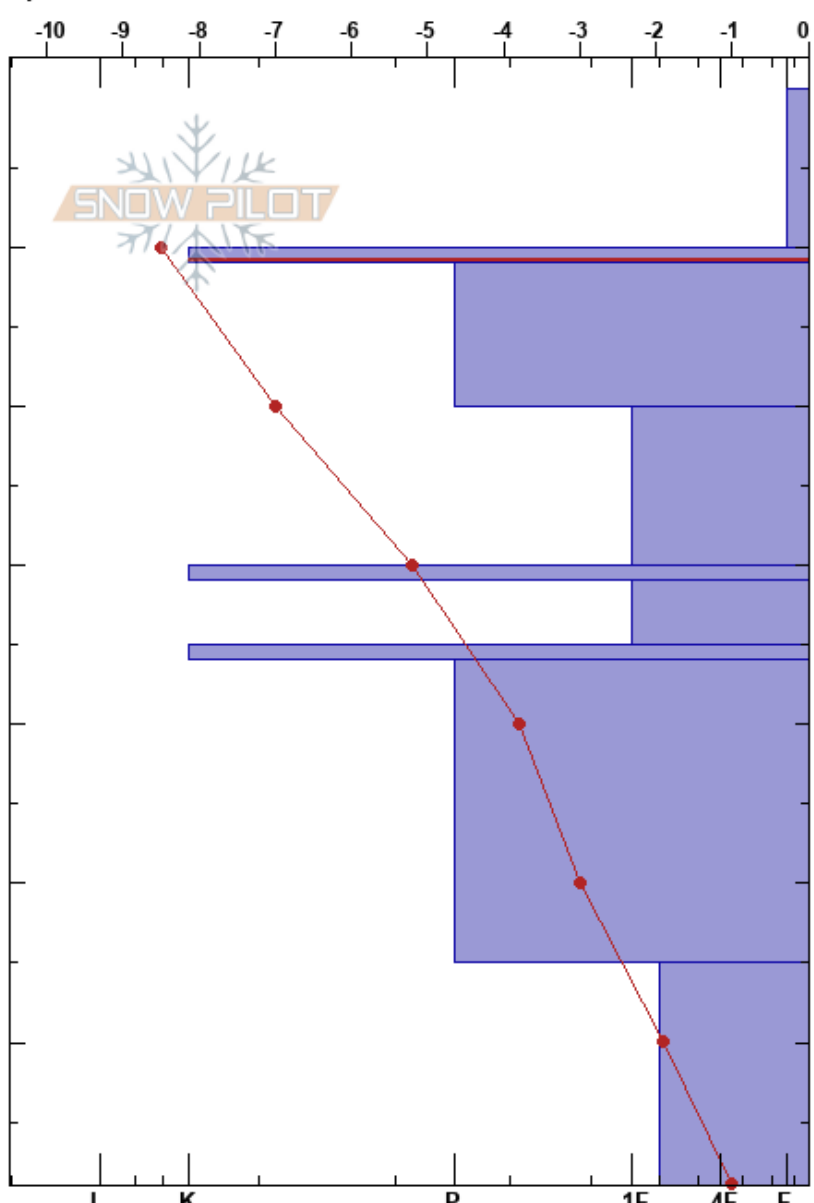

Upper Trapper
 Canadian Rockies
 AB
 Elevation: 1940 m
 Aspect: NE

Madeline Martin
 12/12/2020 - 09:52
 Co-ord:
 Slope Angle: 32°
 Wind Loading: previous

Stability:
 Air Temperature: -9.8°C HS:69
 Sky Cover: CLR PF:15
 Precipitation: NO
 Wind: Calm
 Layer Notes: 10-11cm:Problematic layer

Specifics: Pit dug in a Ski Area; Ski tracks on slope; We skied slope

Form	Crystal Size	Moisture	ρ kg/m ³	Stability tests & Layer comments
/	0.5-1			
⊙⊙	1			
•	1			
⊖	1			
⊙⊙	1			← CT16, SP @31cm
⊖	1			
⊙⊙	1			
•	1			
⊙⊙	1			← CT21, BRK @55cm
□ (∧)	2(1)			