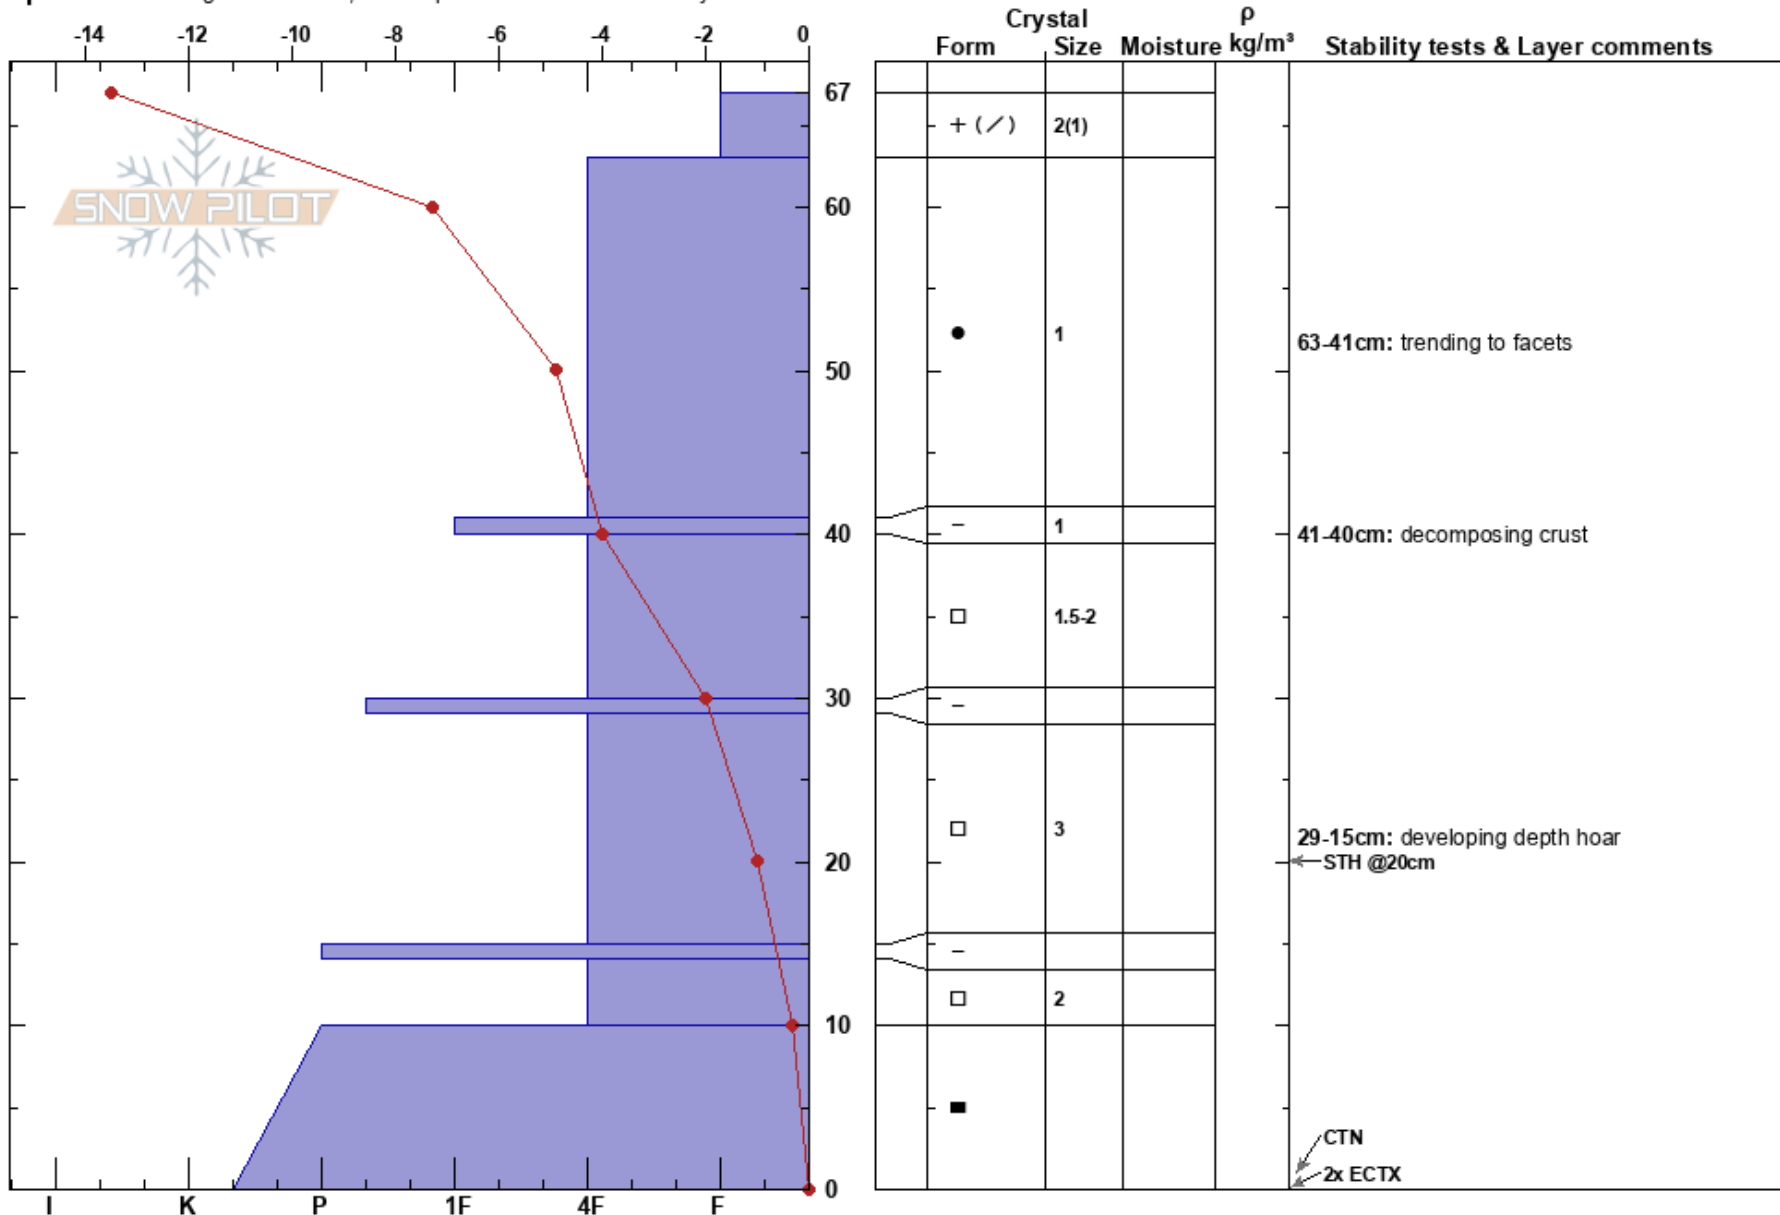

YC Eglise Shoulder  
 Madison Range-N  
 MT  
 Elevation: 9295 ft  
 Aspect: NE

Ethan Greaves  
 12/12/2020 - 2:00pm  
 Co-ord: 45.20796N, -111.42626W  
 Slope Angle: 16°  
 Wind Loading: no

Stability:  
 Air Temperature: -12.7°C  
 Sky Cover: BKN  
 Precipitation: NO  
 Wind: W Calm

HS:67  
 PF:40  
 PS:20  
 Layer Notes:  
 63-41cm: trending to facets  
 41-40cm: decomposing crust  
 29-15cm: developing depth hoar  
 29-15cm: Problematic layer

Specifics: Pit dug in a Ski Area; Pit is representative of backcountry

Notes: Pit dug By Isaac Fleming, Ethan Greaves, and Jackson Breen.