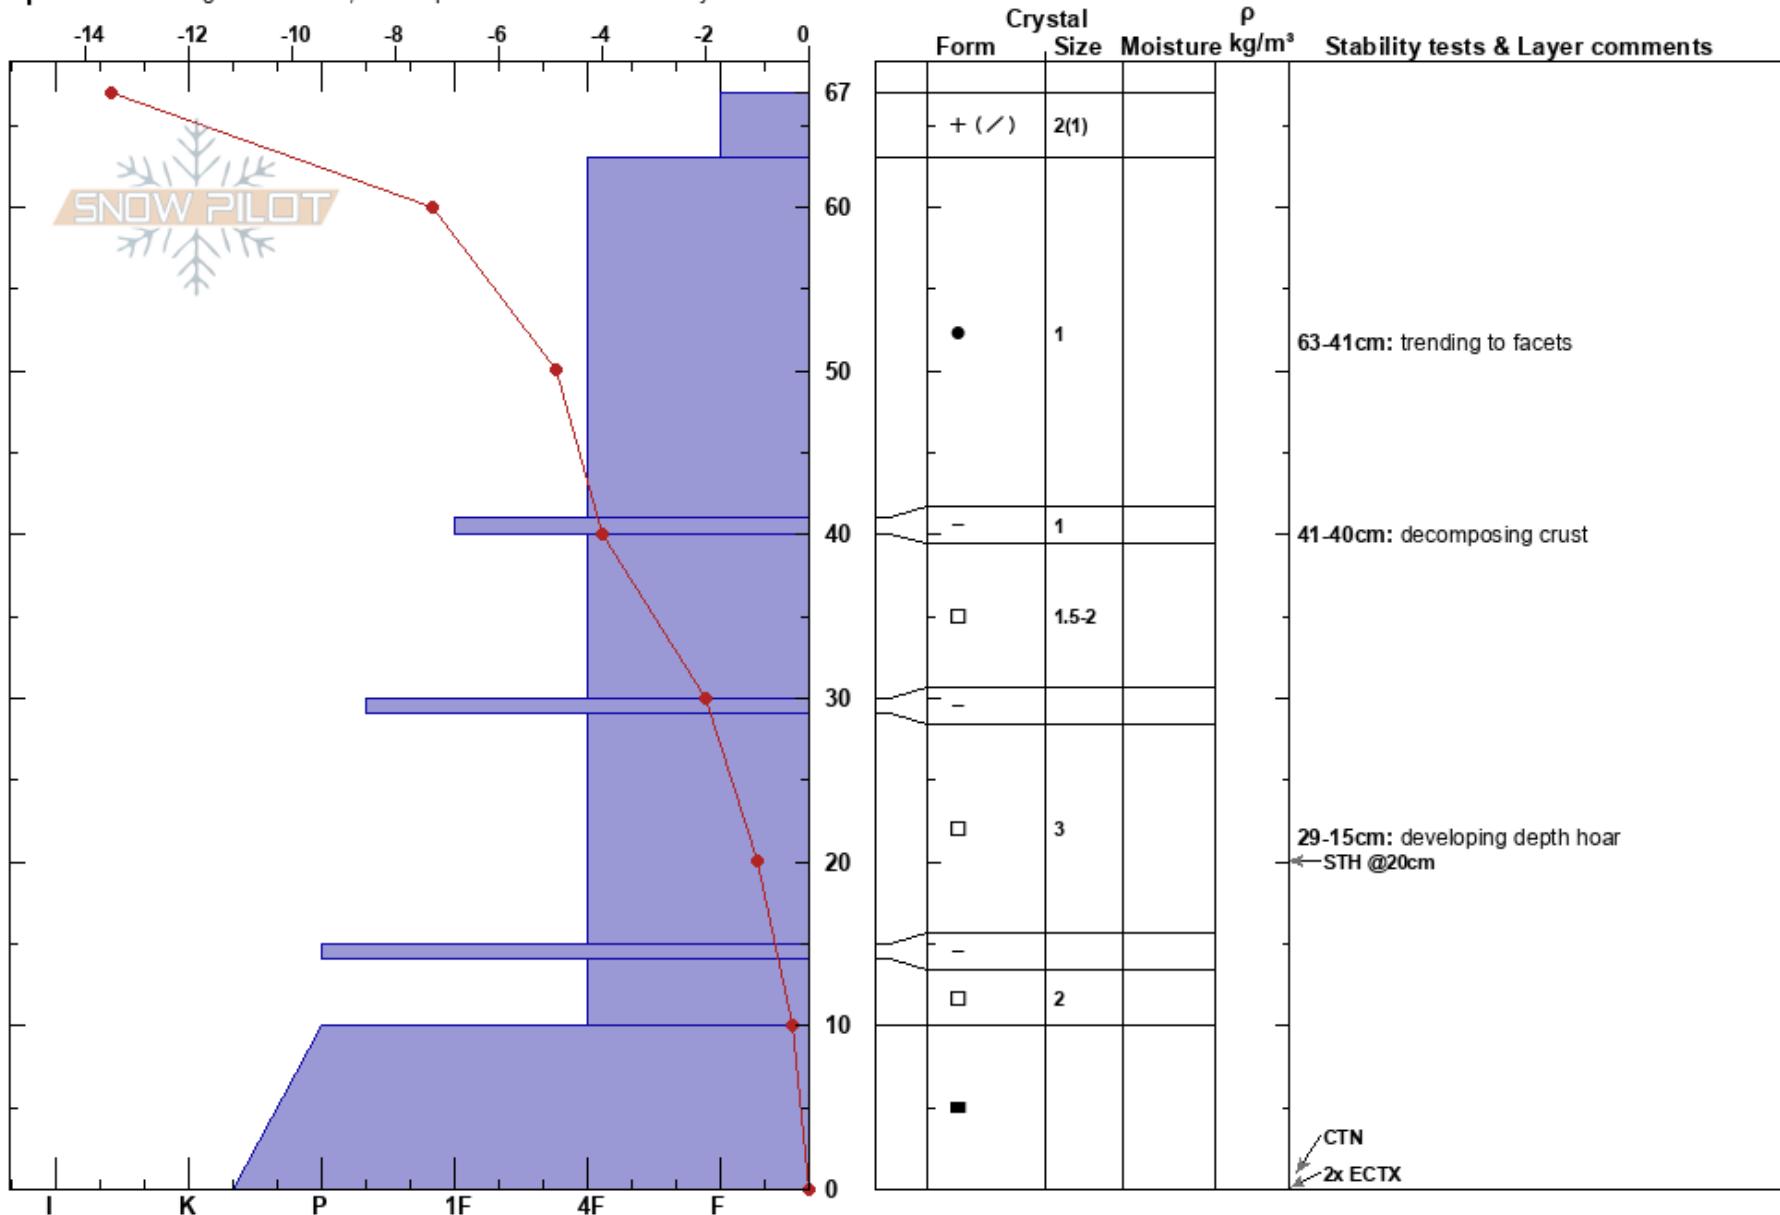

YC Eglise Shoulder
 Madison Range-N
 MT
 Elevation: 9295 ft
 Aspect: NE

Ethan Greaves
 12/12/2020 - 2:00pm
 Co-ord: 45.20796N, -111.42626W
 Slope Angle: 16°
 Wind Loading: no

Stability:
 Air Temperature: -12.7°C
 Sky Cover: BKN
 Precipitation: NO
 Wind: W Calm

HS:67
 PF:40
 PS:20
 Layer Notes:
 63-41cm: trending to facets
 41-40cm: decomposing crust
 29-15cm: developing depth hoar
 29-15cm: Problematic layer

Specifics: Pit dug in a Ski Area; Pit is representative of backcountry

Notes: Pit dug By Isaac Fleming, Ethan Greaves, and Jackson Breen.