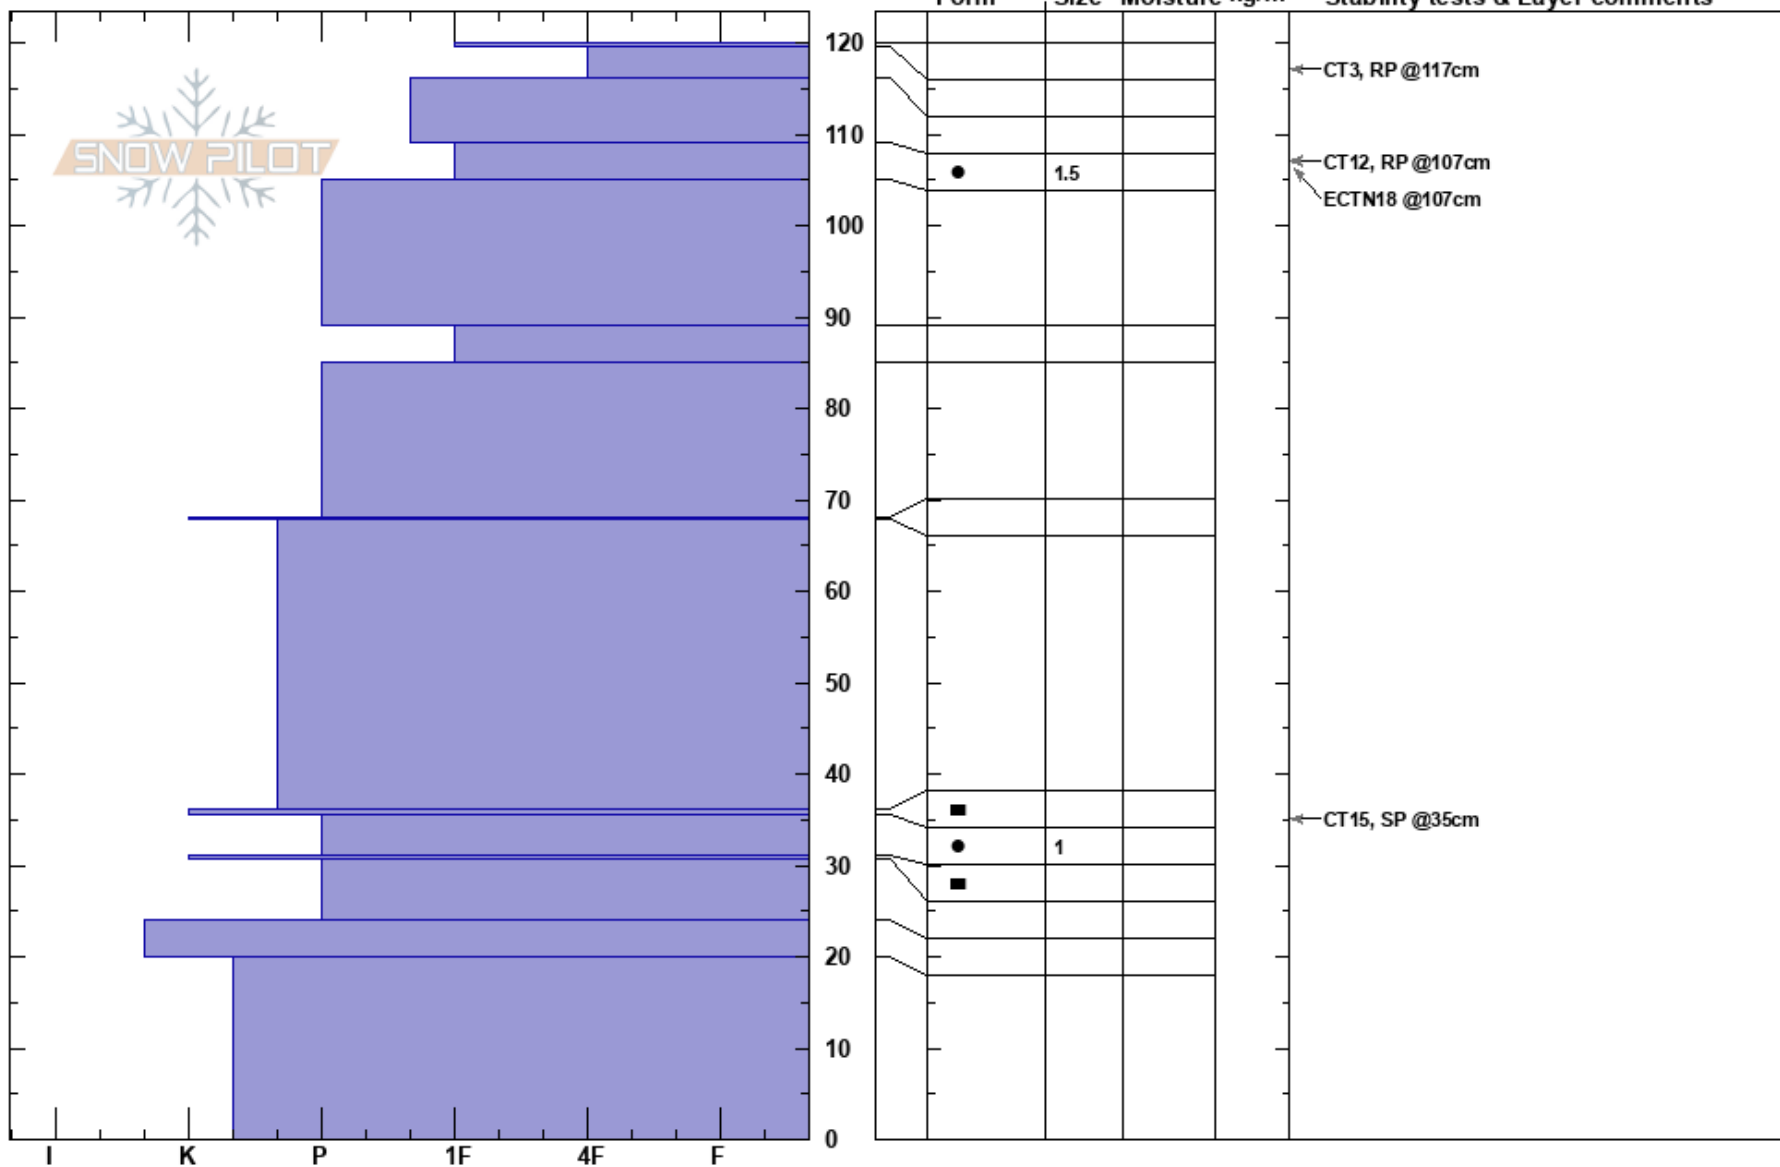

Гидронапорка
 Khibiny mountains
 Russia
Elevation: 850 m
Aspect: NW
Specifics:

Sergei Shestikhin
 13/12/2020 - 13:30
Co-ord:
Slope Angle: 36°
Wind Loading:

Stability:
Air Temperature: -6°C
Sky Cover: X
Precipitation: NO
Wind: Calm

HS: 120

Layer Notes:

Notes: