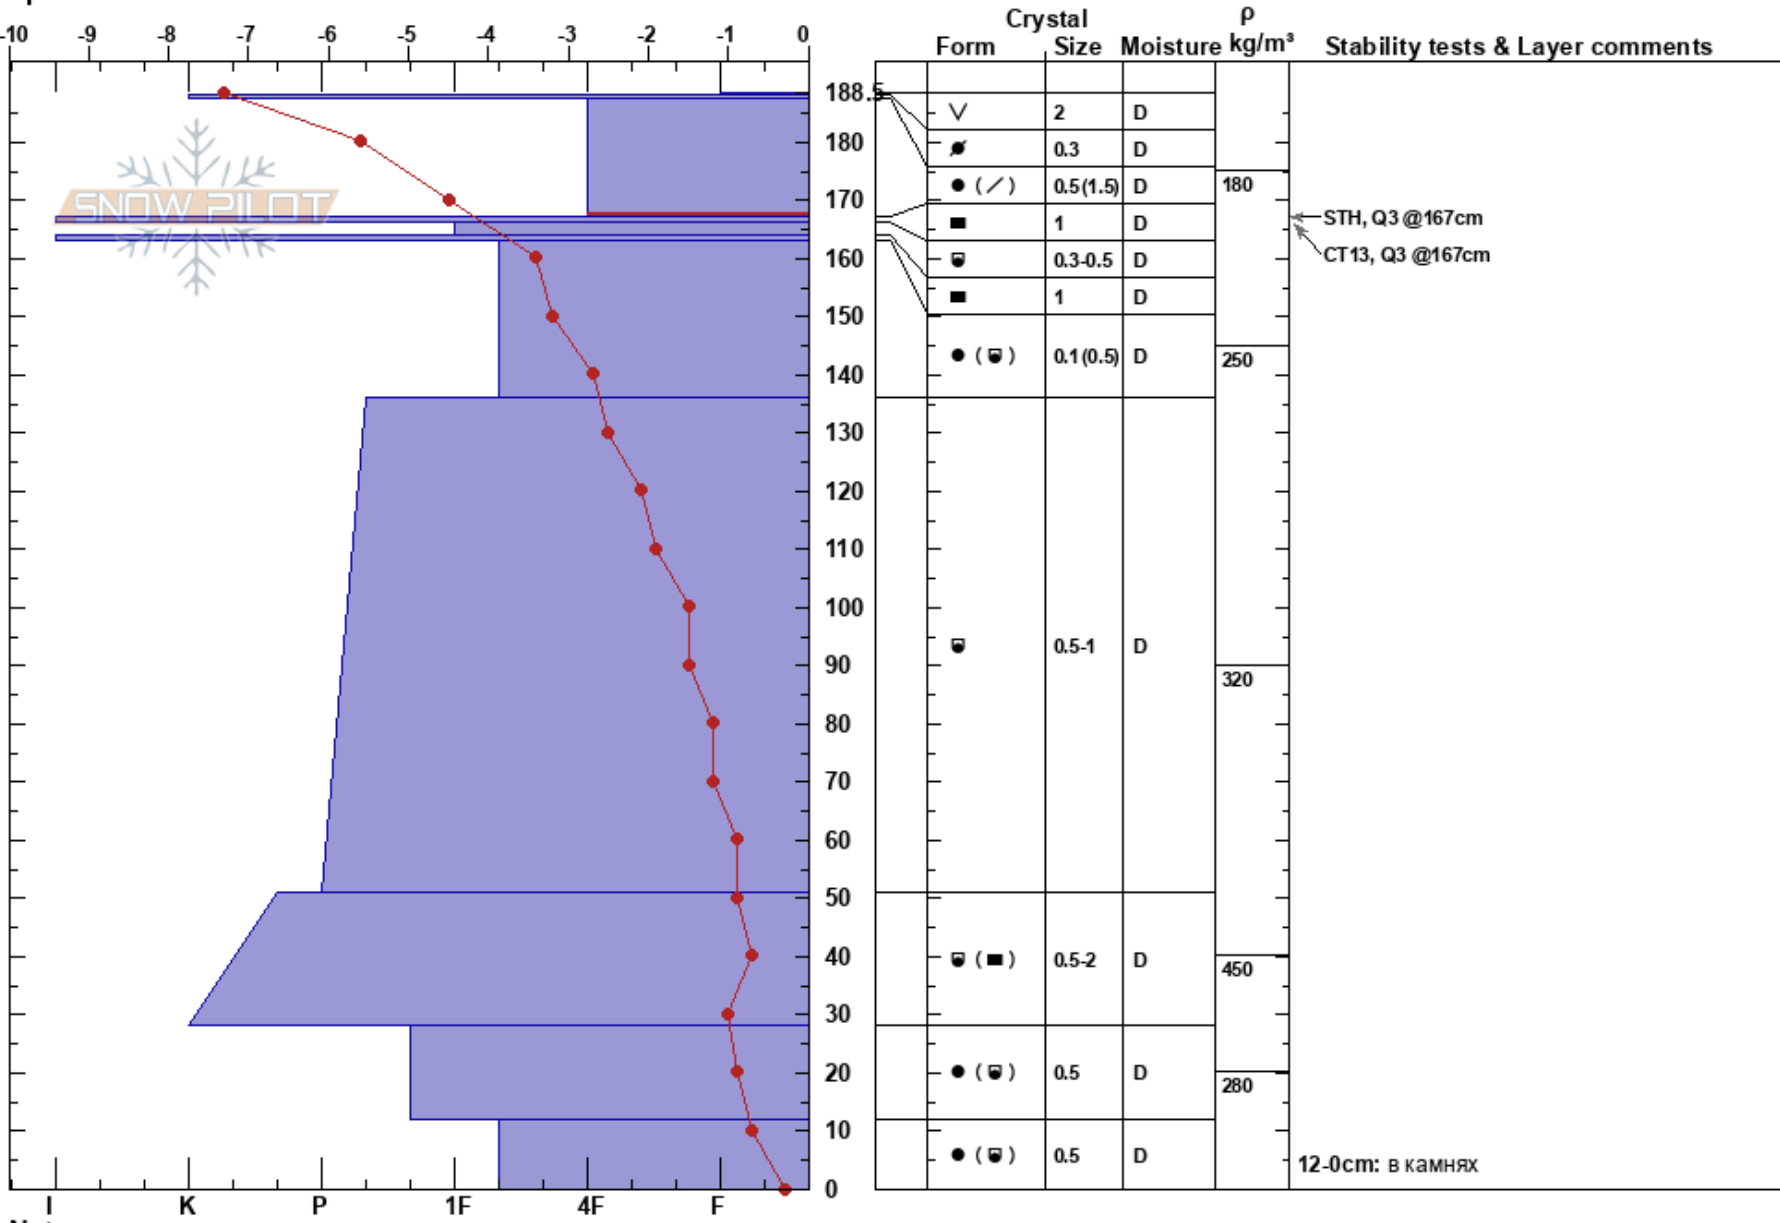

Av. Path № 17
 Khibiny mountains
 Russia
 Elevation: 686 m
 Aspect: SW
 Specifics:

Yaroslav Arendar
 12/12/2020 - 13:15
 Co-ord: 67.64706N, 33.72443E
 Slope Angle: 37°
 Wind Loading:

Stability: Good **HS:188.5** **Layer Notes:**
 Air Temperature: -8.1°C PF:25 187.5-167cm: Problematic layer
 Sky Cover: OVC 12-0cm: в камнях
 Precipitation: NO
 Wind: SW Light Breeze