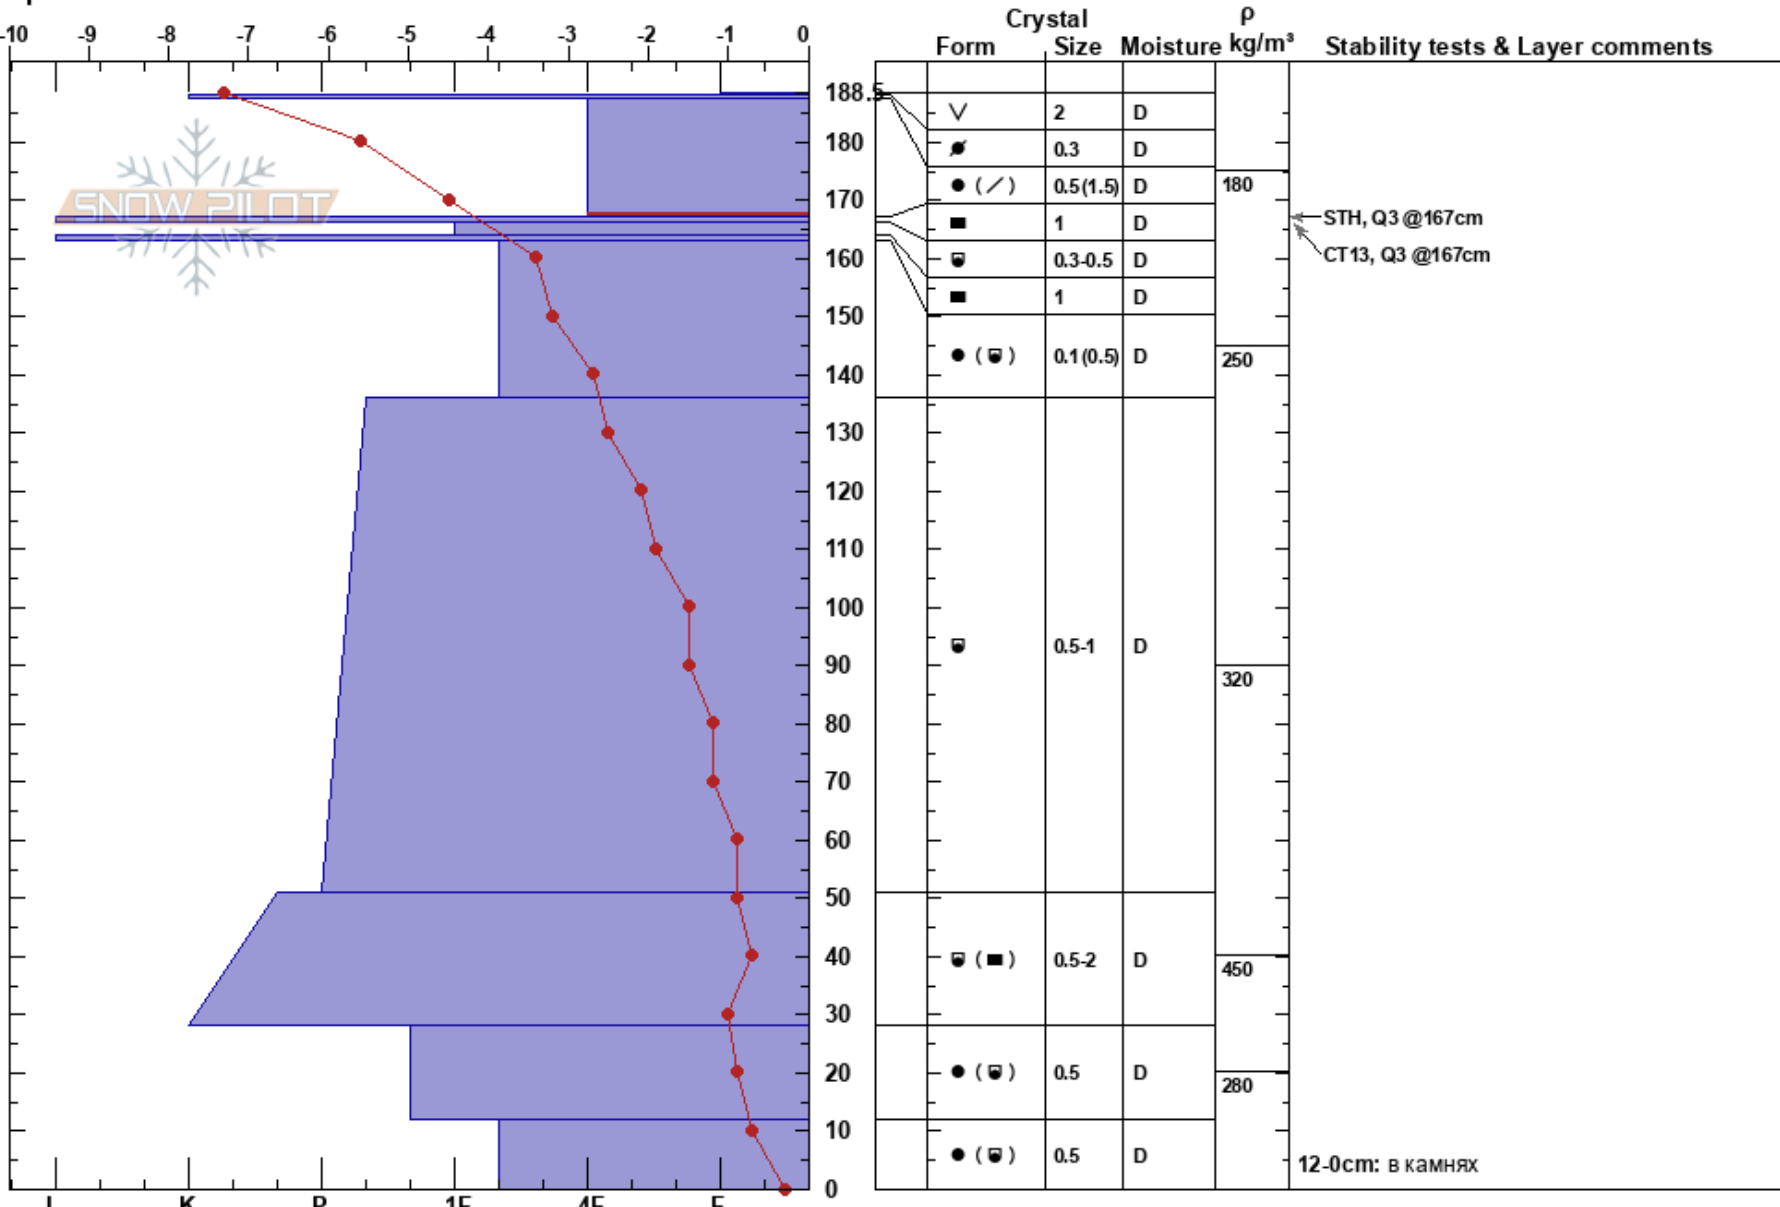

Av. Path № 17
 Khibiny mountains
 Russia
Elevation: 686 m
Aspect: SW
Specifics:

Yaroslav Arendar
 12/12/2020 - 13:15
Co-ord: 67.64706N, 33.72443E
Slope Angle: 37°
Wind Loading:

Stability: Good **HS:**188.5 **Layer Notes:**
Air Temperature: -8.1°C **PF:**25 187.5-167cm: Problematic layer
Sky Cover: OVC 12-0cm: в камнях
Precipitation: NO
Wind: SW Light Breeze