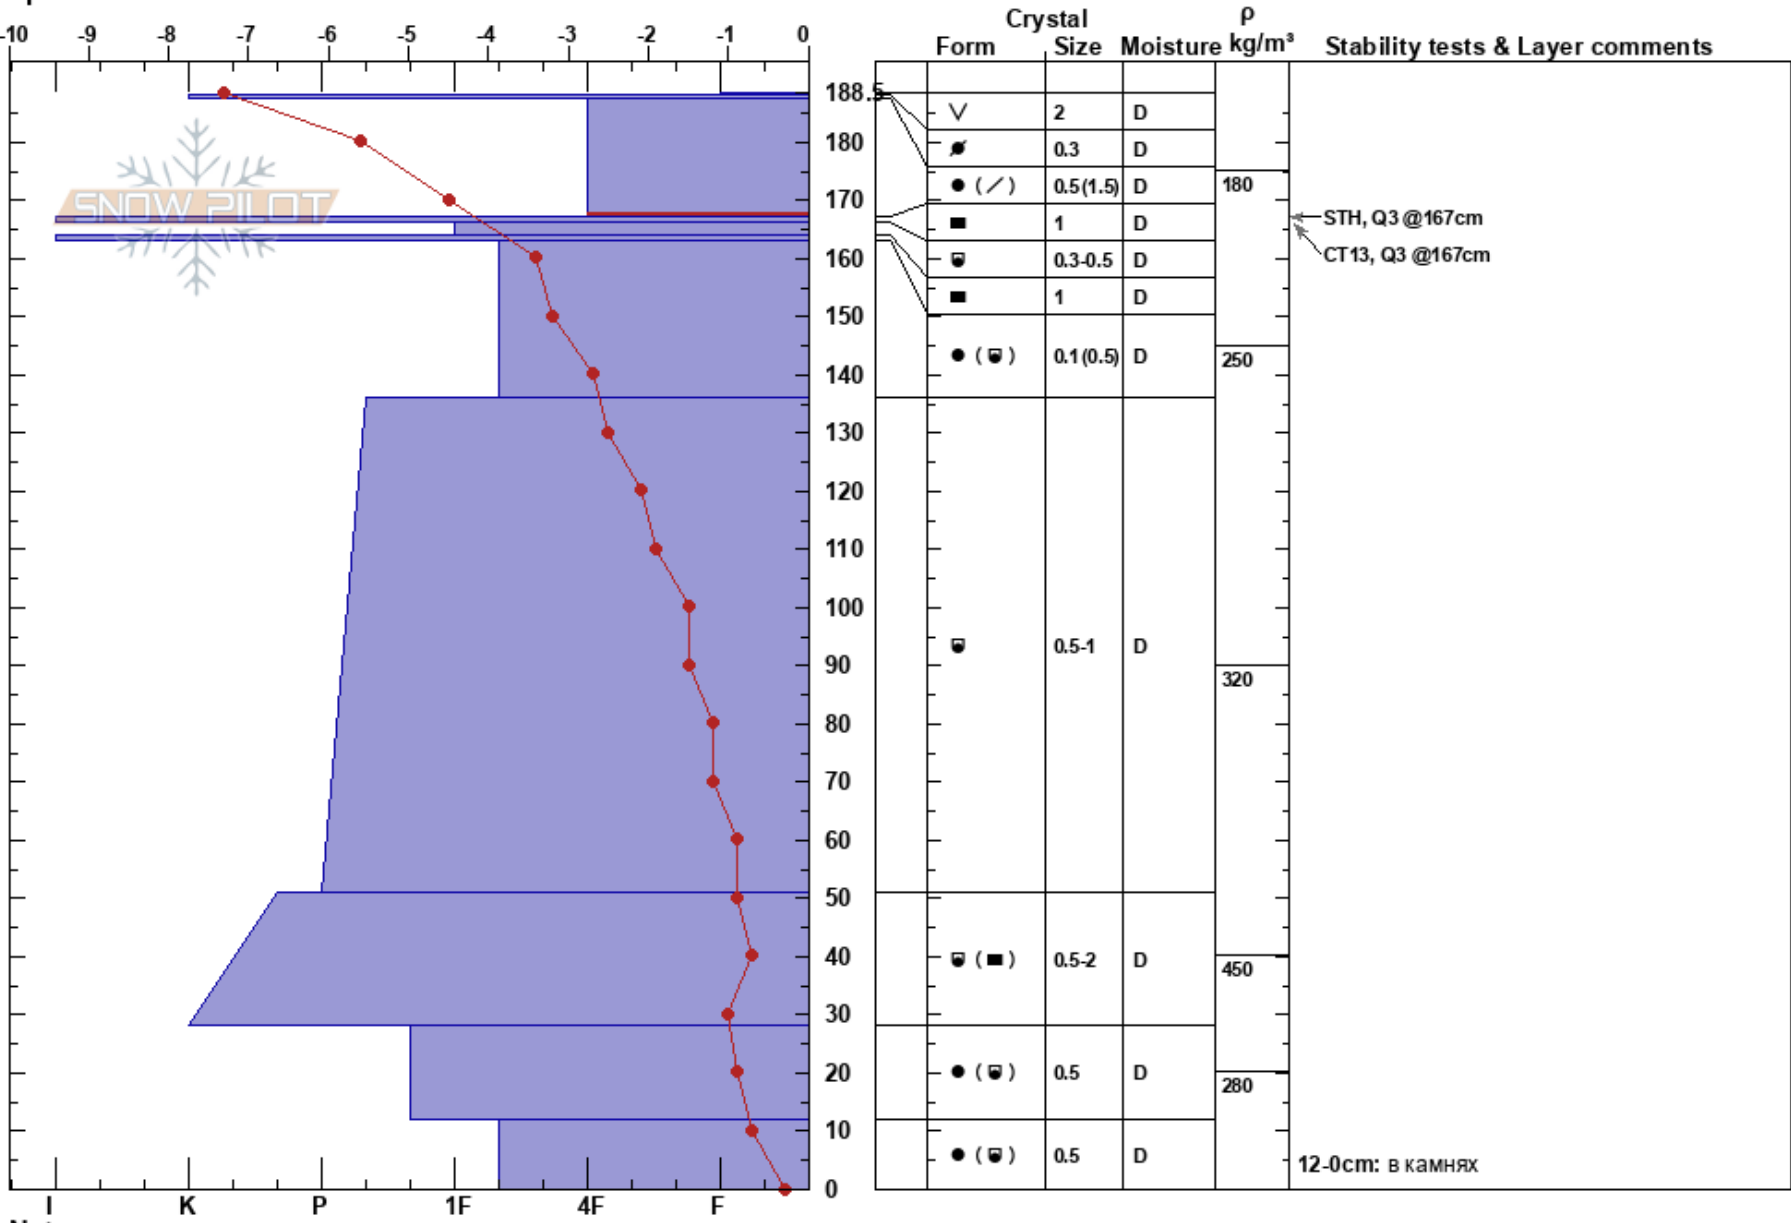

Av. Path № 17
 Khibiny mountains
 Russia
Elevation: 686 m
Aspect: SW
Specifics:

Yaroslav Arendar
 12/12/2020 - 13:15
Co-ord: 67.64706N, 33.72443E
Slope Angle: 37°
Wind Loading:

Stability: Good **HS:**188.5 **Layer Notes:**
Air Temperature: -8.1°C **PF:**25 187.5-167cm: Problematic layer
Sky Cover: OVC 12-0cm: в камнях
Precipitation: NO
Wind: SW Light Breeze