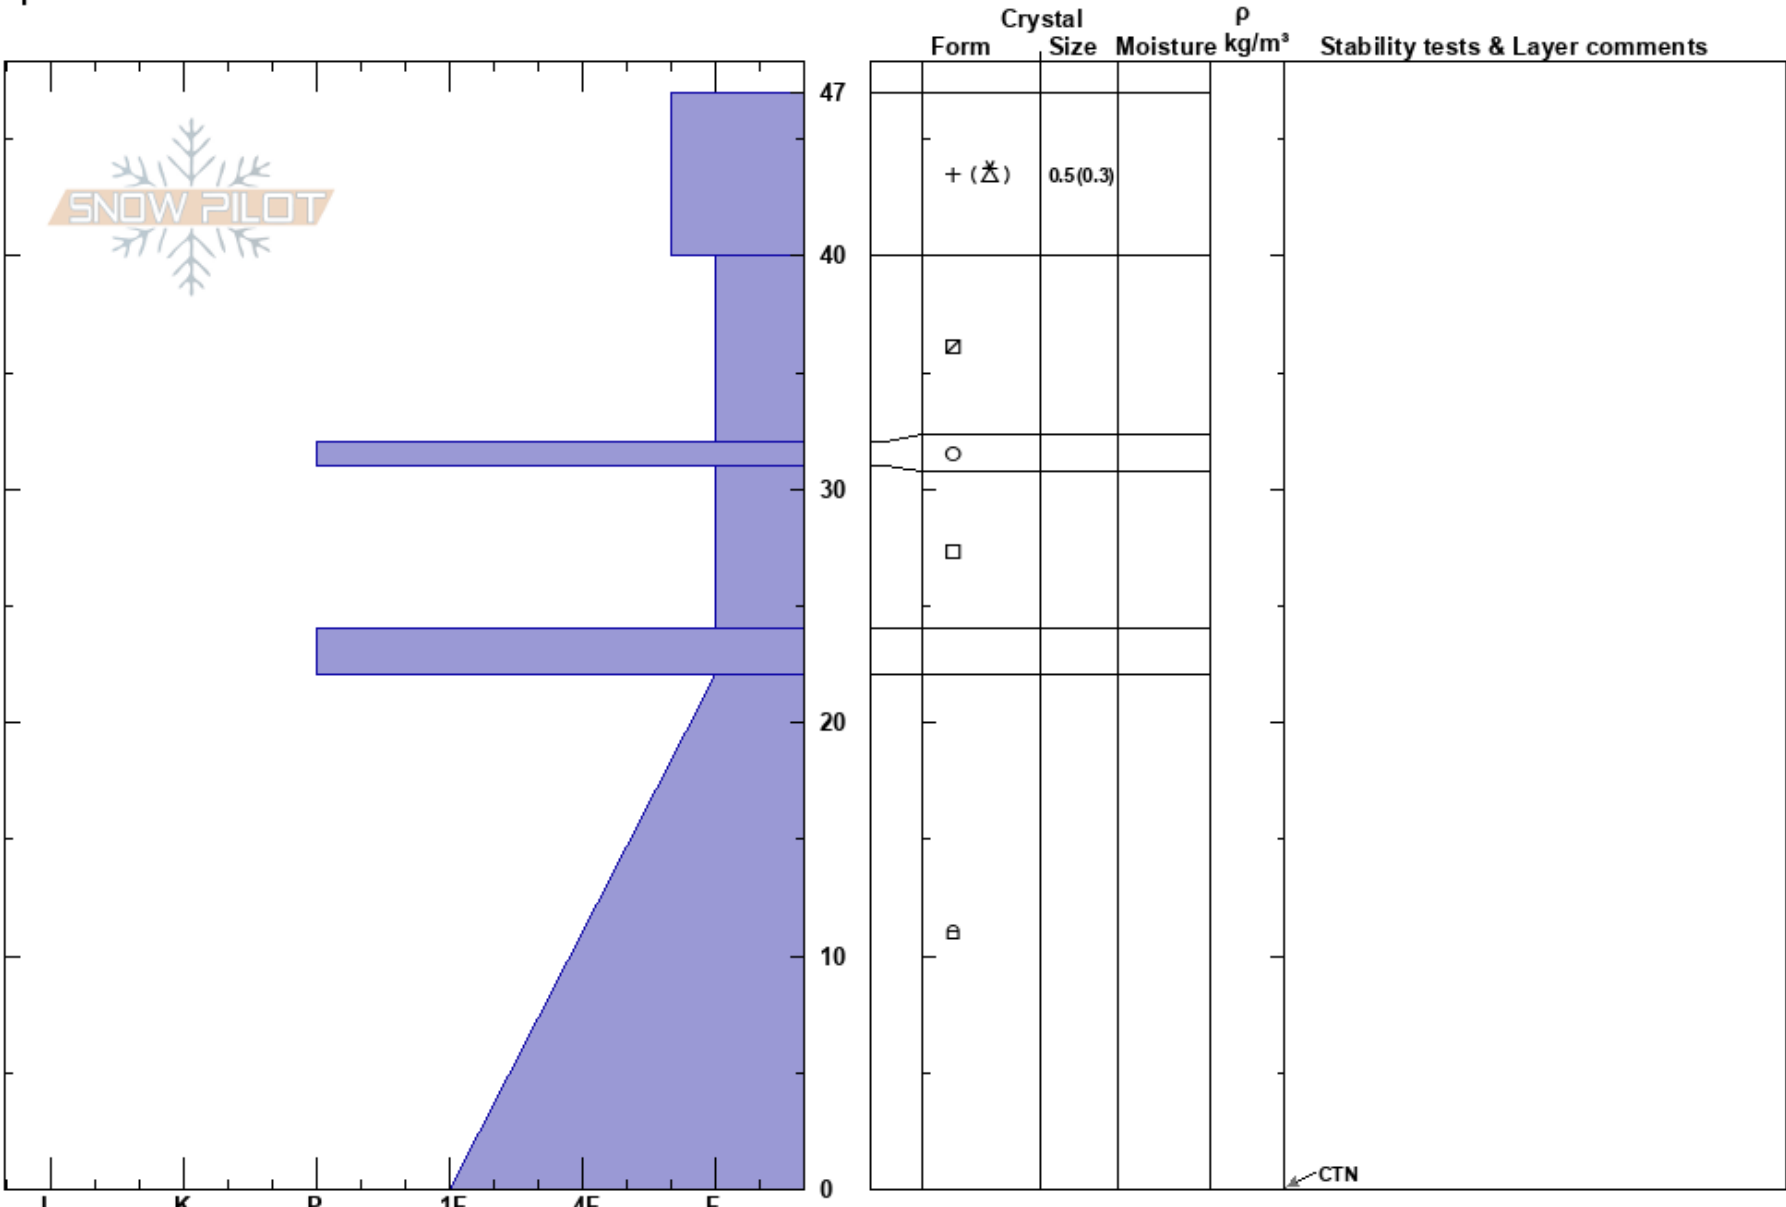

Old Ski Bowl/Gray Butt  
 Mt. Shasta  
 CA  
 Elevation: 7678 ft  
 Aspect: 45°  
 Specifics:

Ryan Sorenson  
 12/12/2020 - 1:00pm  
 Co-ord: 41.35209N, -122.19114W  
 Slope Angle: 5°  
 Wind Loading:

Stability: **HS:47**  
 Air Temperature: -4°C **PF:18** 40-32cm:Problematic layer  
 Sky Cover: BKN **PS:6**  
 Precipitation: NO  
 Wind: E Light Breeze

Notes: A pit dug on a north-facing opening near the base of Gray Butte.