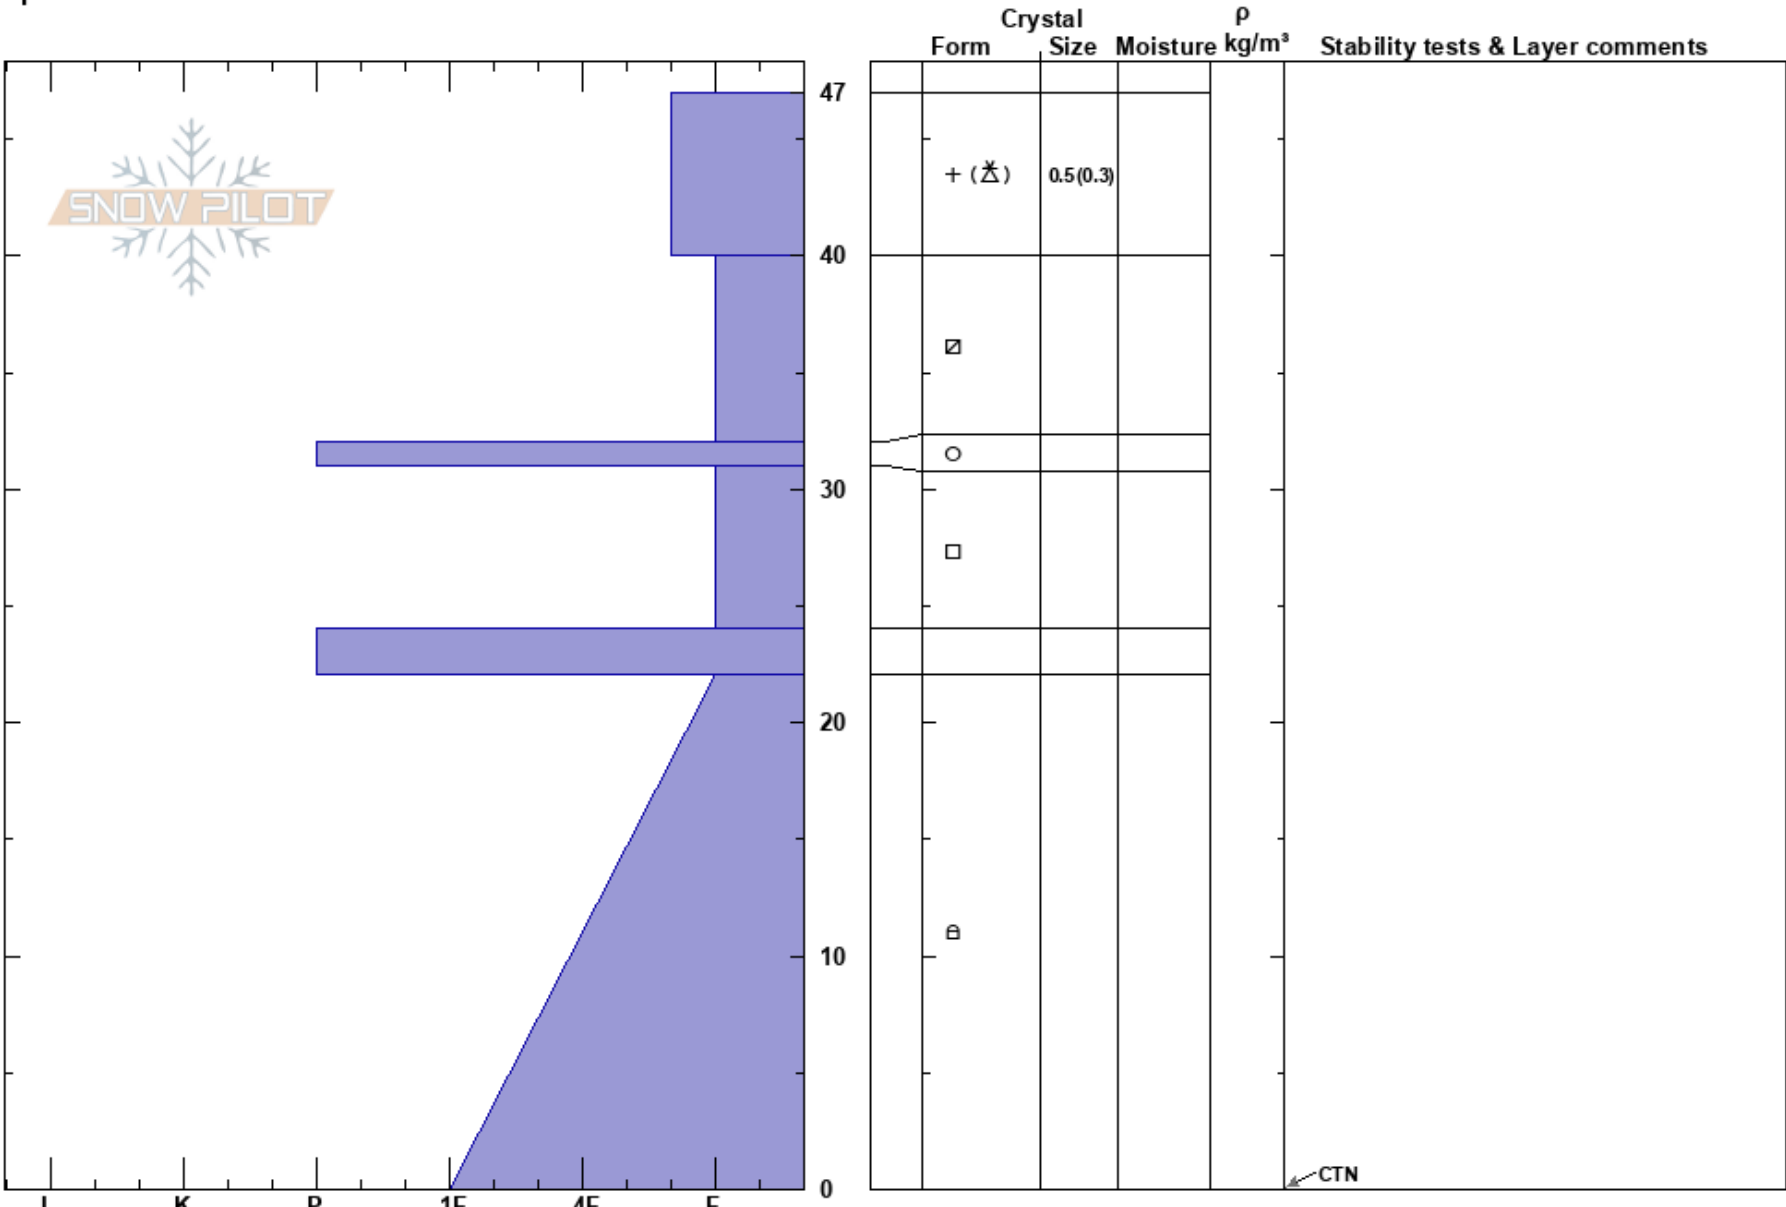

Old Ski Bowl/Gray Butt
 Mt. Shasta
 CA
 Elevation: 7678 ft
 Aspect: 45°
 Specifics:

Ryan Sorenson
 12/12/2020 - 1:00pm
 Co-ord: 41.35209N, -122.19114W
 Slope Angle: 5°
 Wind Loading:

Stability: **HS:47**
 Air Temperature: -4°C **PF:18** 40-32cm:Problematic layer
 Sky Cover: BKN **PS:6**
 Precipitation: NO
 Wind: E Light Breeze

Notes: A pit dug on a north-facing opening near the base of Gray Butte.