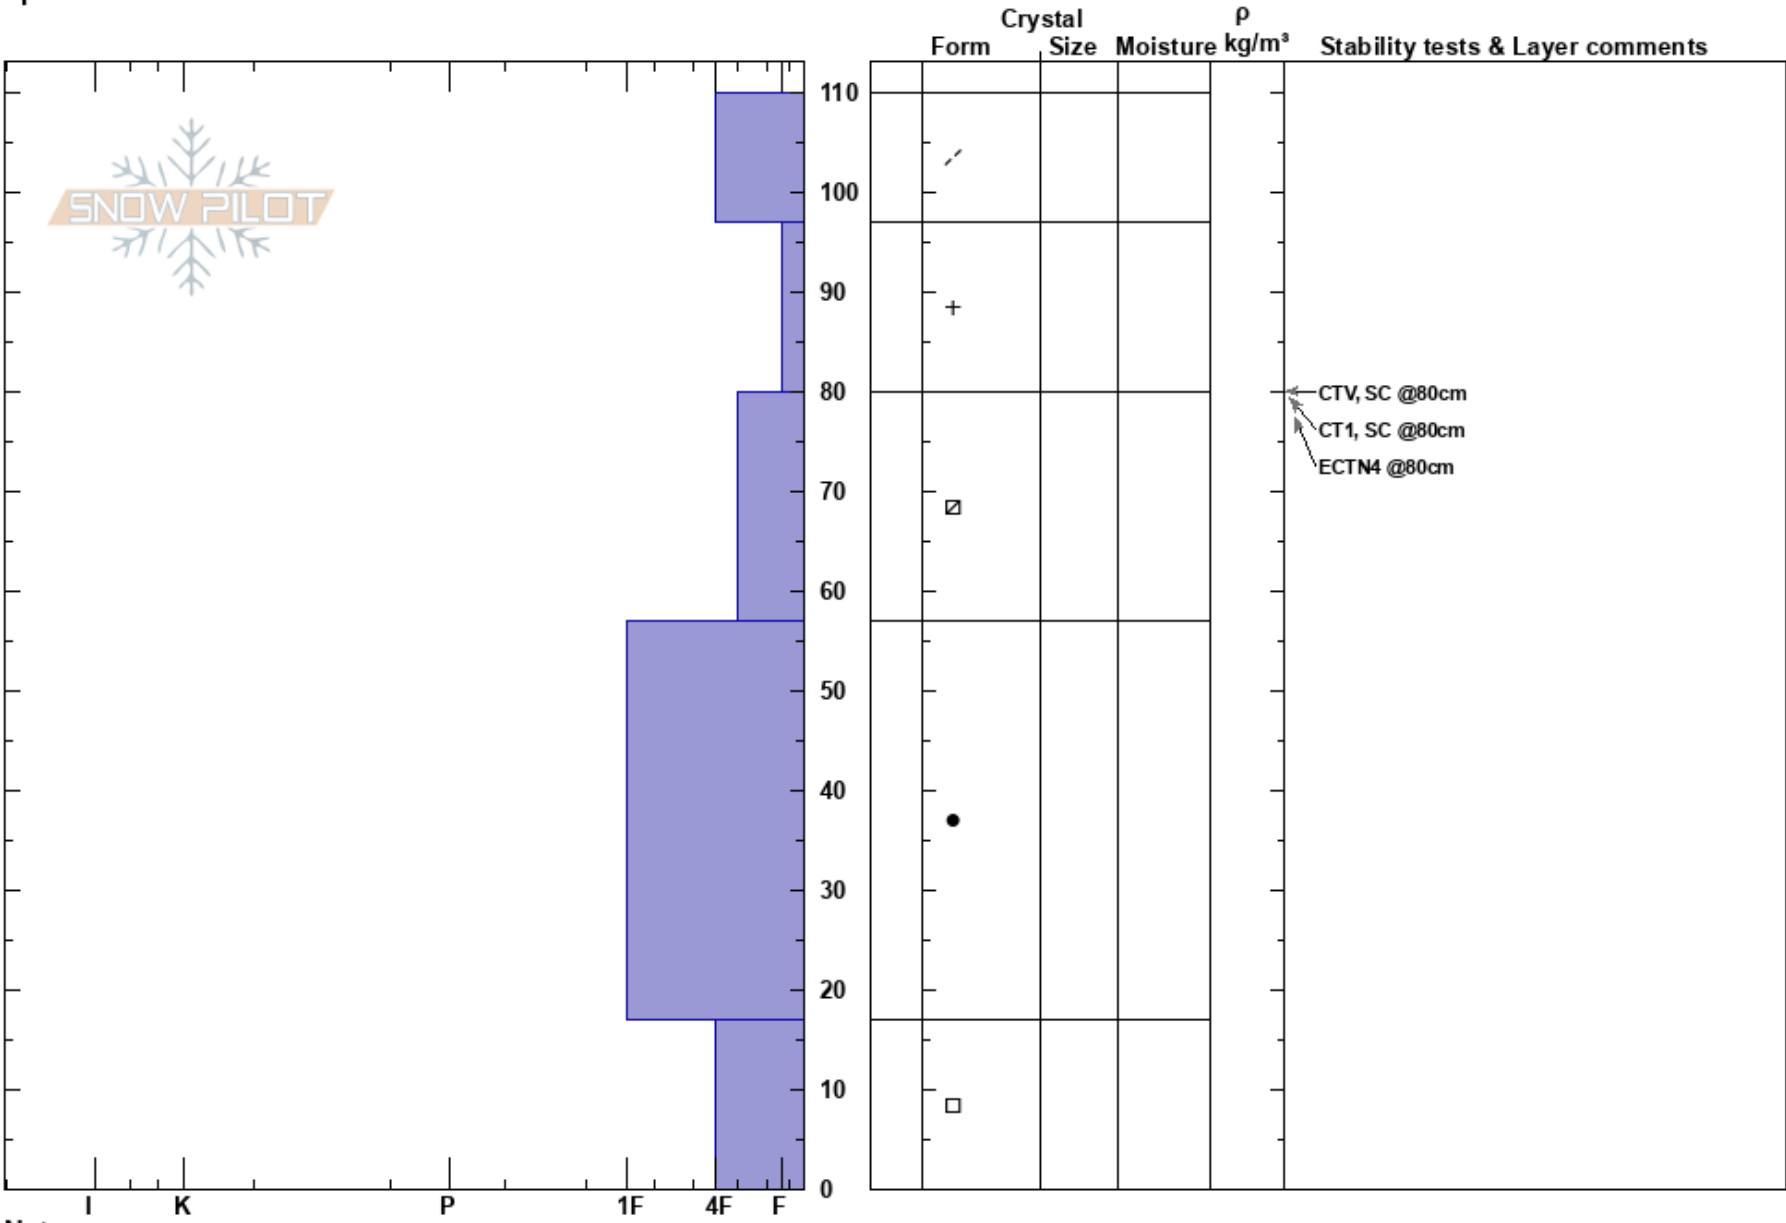

Blue Point Test slope
 San Juan Range
 CO
 Elevation: 11193 ft
 Aspect: 60°
 Specifics:

Jeff Davis
 12/12/2020 - 2:00pm
 Co-ord: 37.91021N, -107.70773W
 Slope Angle: 32°
 Wind Loading: yes

Stability: Poor
 Air Temperature:
 Sky Cover: OVC
 Precipitation: S1
 Wind: SW Moderate

HS:110
 PF:40 80-57cm:Problematic layer

Notes: