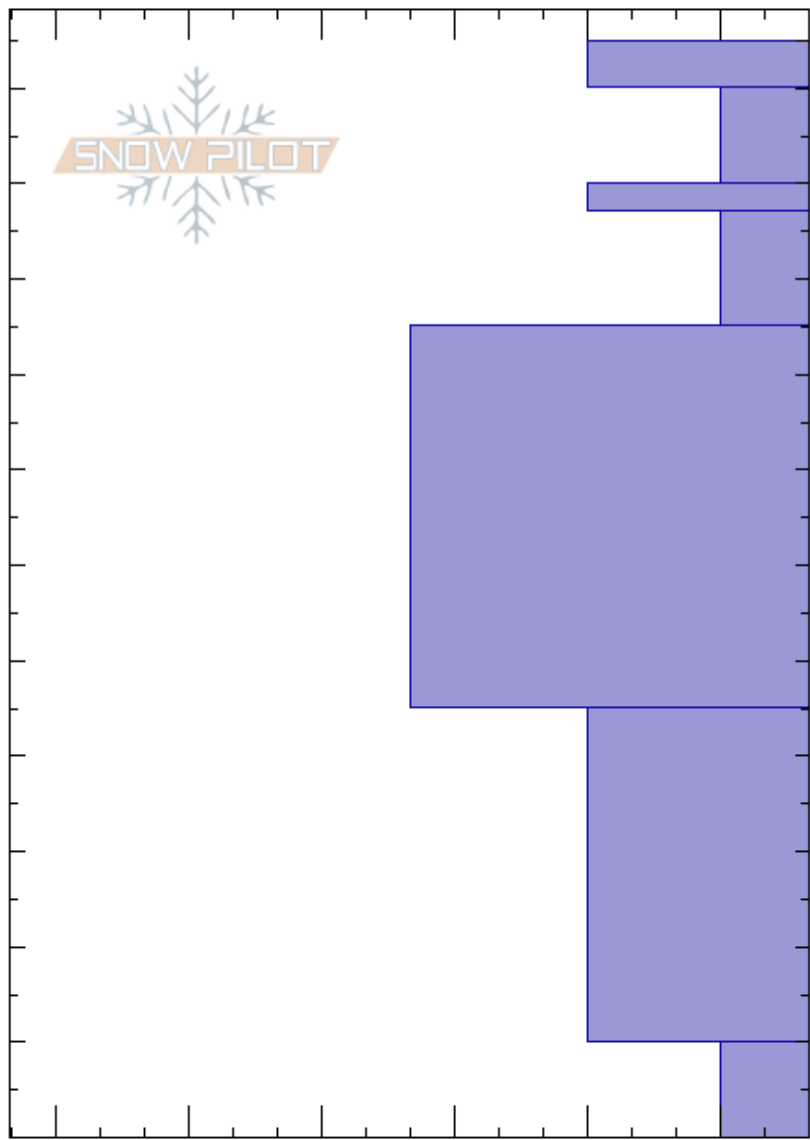

Graveline_20201212
 Tenmile Range
 CO
 Elevation: 11787 ft
 Aspect: 120°
 Specifics: We skied slope

Mike Floyd
 12/12/2020 - 2:00pm
 Co-ord: 13S 400532W 4368921N
 Slope Angle: 26°
 Wind Loading: previous

Stability: **HS:115**
 Air Temperature: **PF:20** 10-0cm: Problematic layer
 Sky Cover: OVC **PS:20**
 Precipitation: S-1
 Wind: W Light Breeze

Depth (cm)	Crystal		Moisture	ρ kg/m ³	Stability tests & Layer comments
	Form	Size			
115	/ /	0.5			
110	/ /	0.5			
100	+	1			
90	⊙				
90	□	0.5			
60	□	0.3			
30	□	0.5			
10	□	2			← ECTP24 @10cm