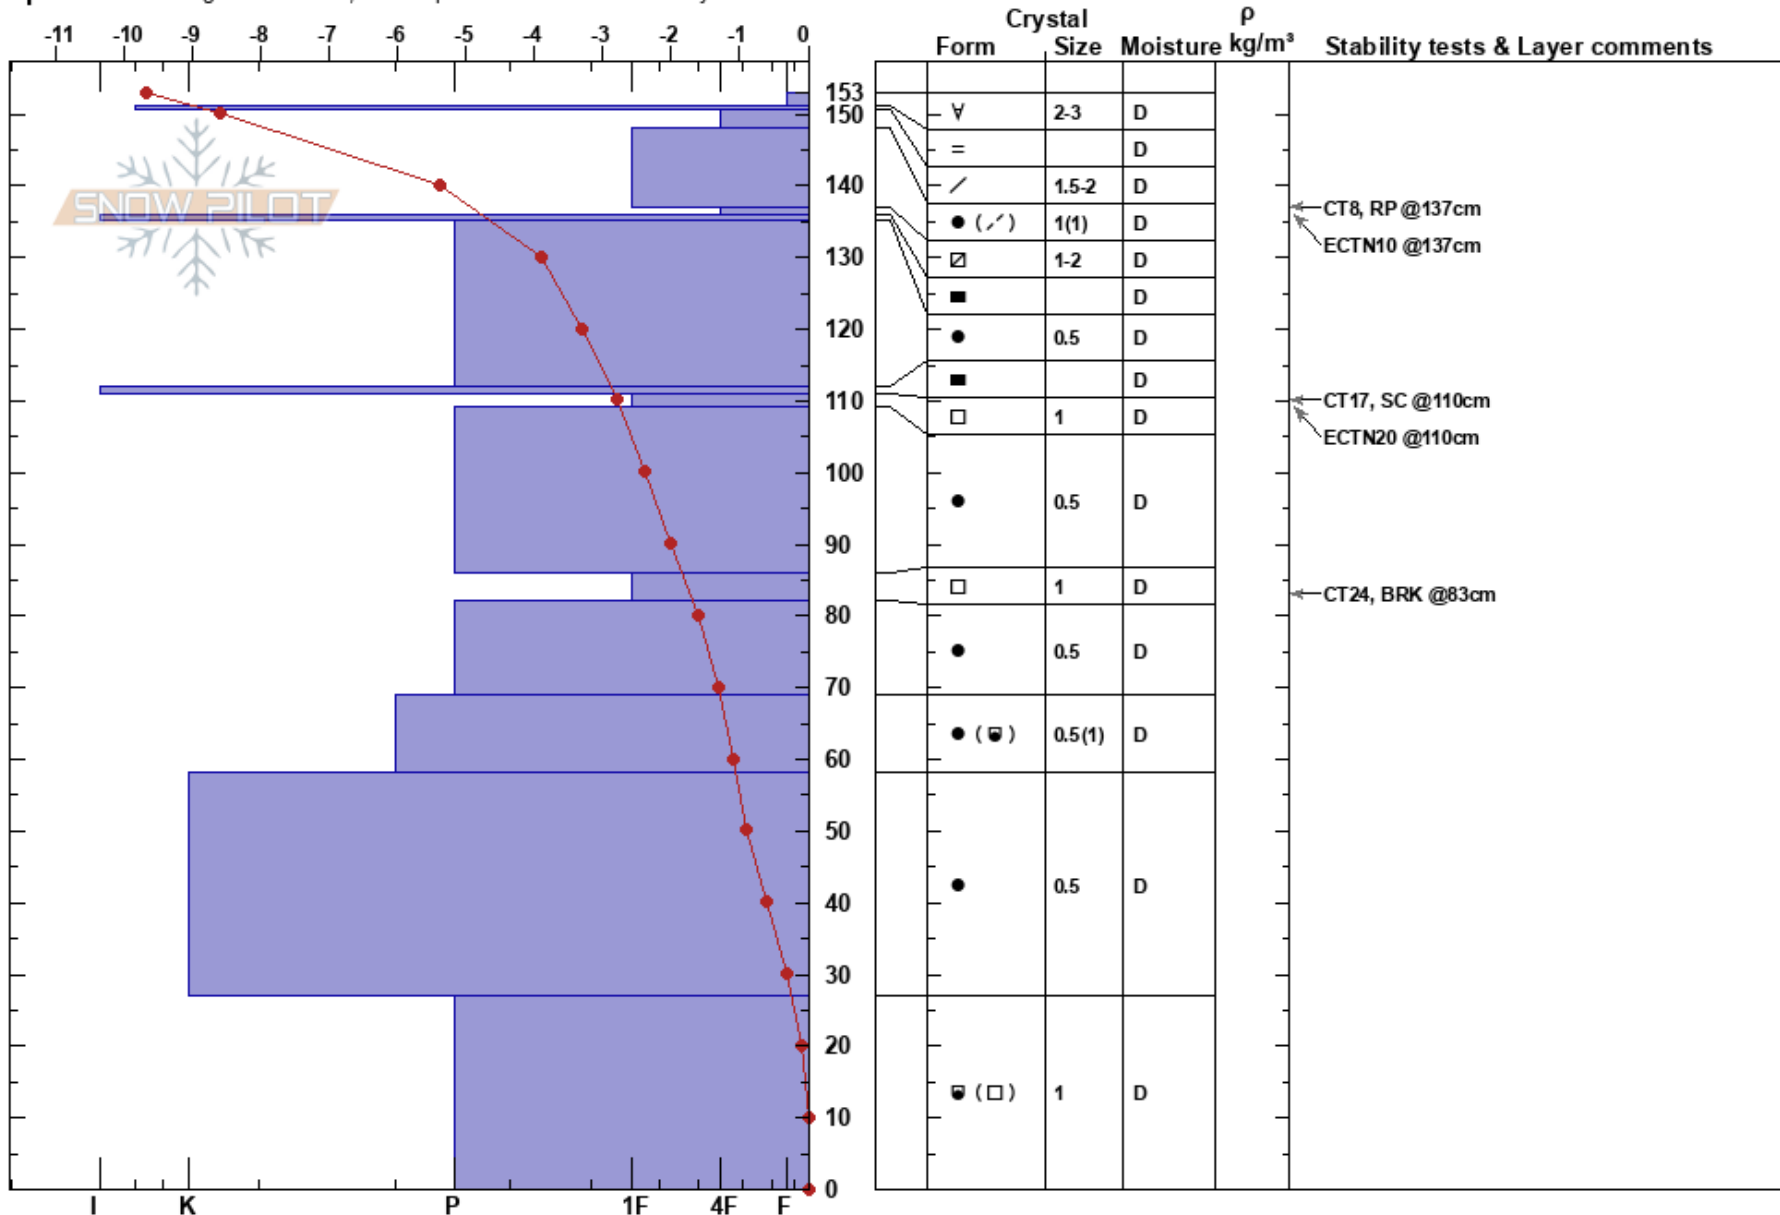

Av. Path #40
 Khibiny mountains
 Russia
Elevation: 862 m
Aspect: NE

Mikhail Ryabchikov
 12/12/2020 - 11:30
Co-ord: 529254E 7506278N
Slope Angle: 32°
Wind Loading: no

Stability: Good
Air Temperature: -8.3°C **PF:**28 137-136cm:Problematic layer
Sky Cover: X
Precipitation: NO
Wind: SW Light Breeze

HS:153

Layer Notes:

Specifics: Pit dug in a Ski Area; Pit is representative of backcountry

Notes: