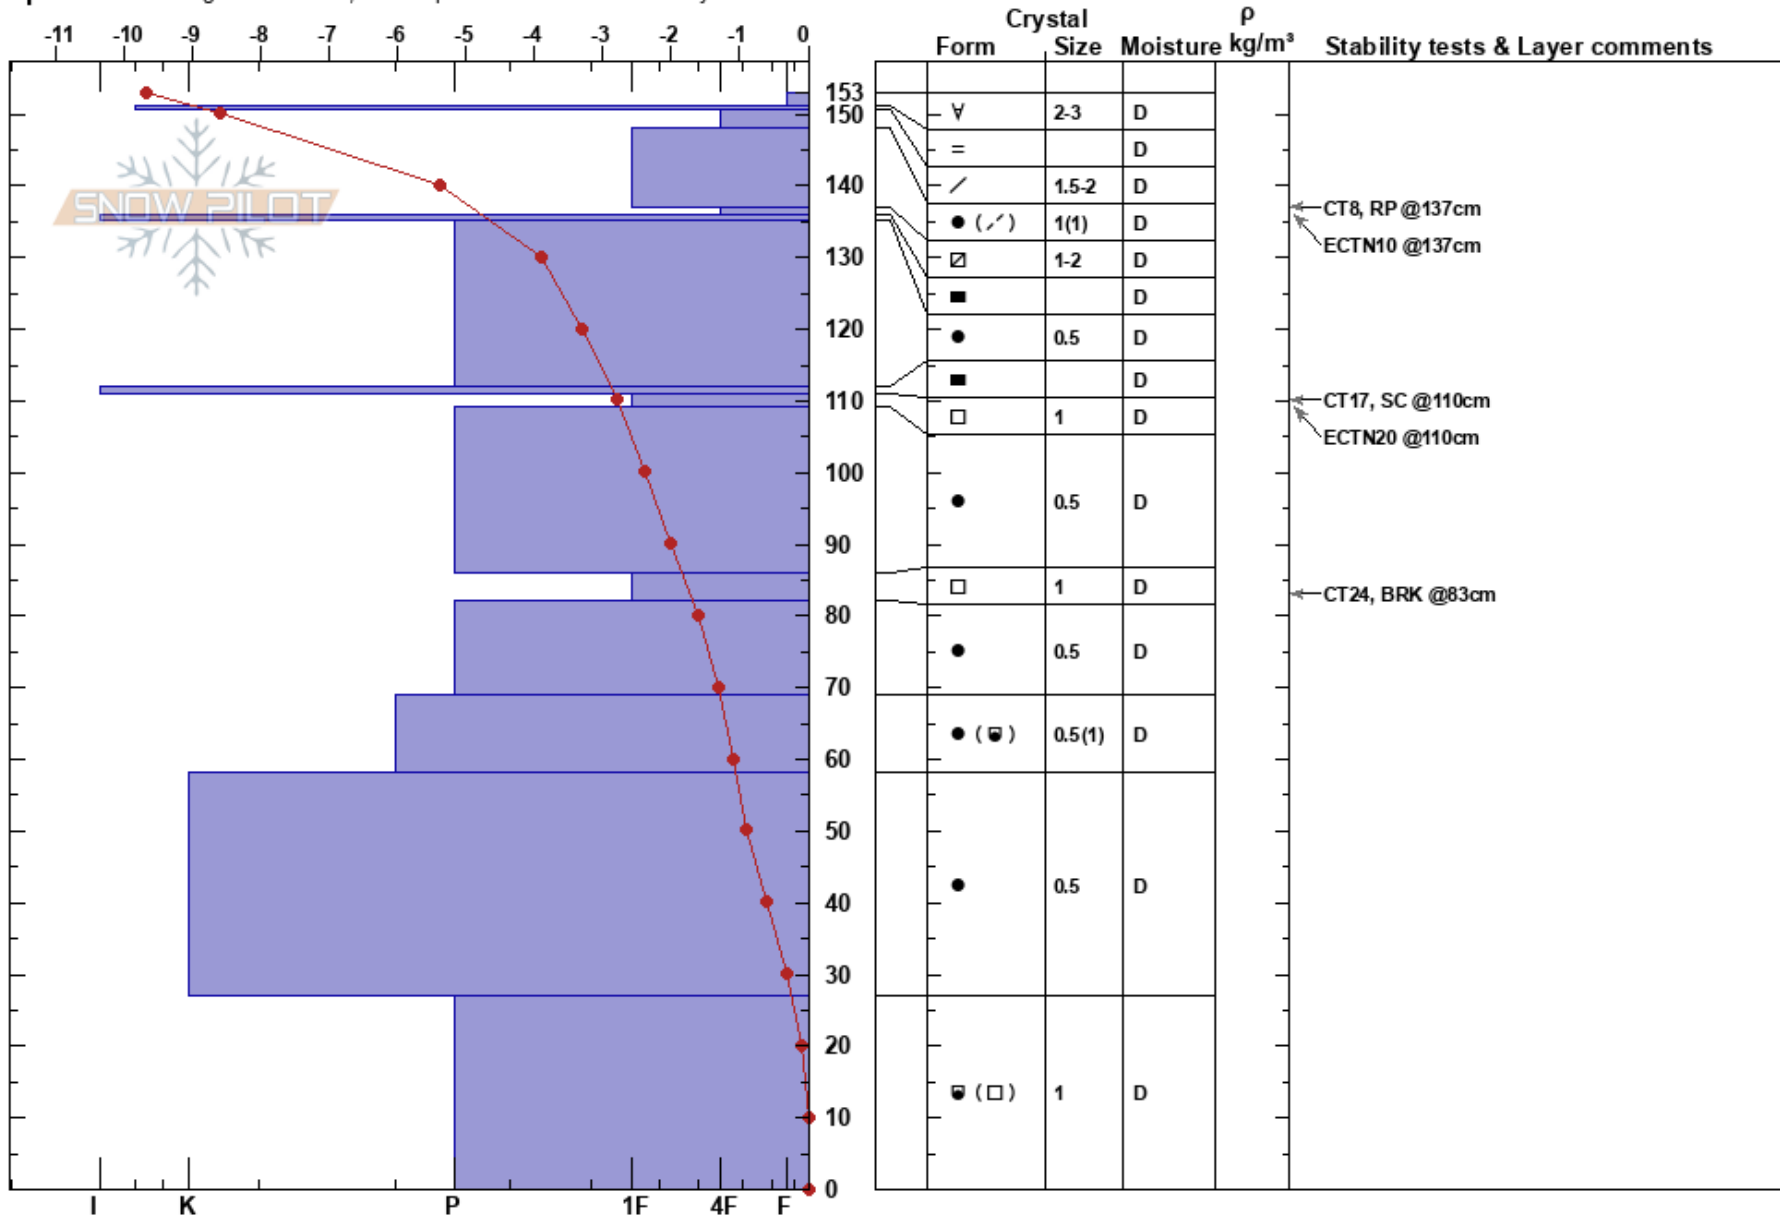

Av. Path #40
 Khibiny mountains
 Russia
Elevation: 862 m
Aspect: NE

Mikhail Ryabchikov
 12/12/2020 - 11:30
Co-ord: 529254E 7506278N
Slope Angle: 32°
Wind Loading: no

Stability: Good
Air Temperature: -8.3°C **PF:**28 **HS:**153 **Layer Notes:** 137-136cm:Problematic layer
Sky Cover: X
Precipitation: NO
Wind: SW Light Breeze

Specifics: Pit dug in a Ski Area; Pit is representative of backcountry

Notes: