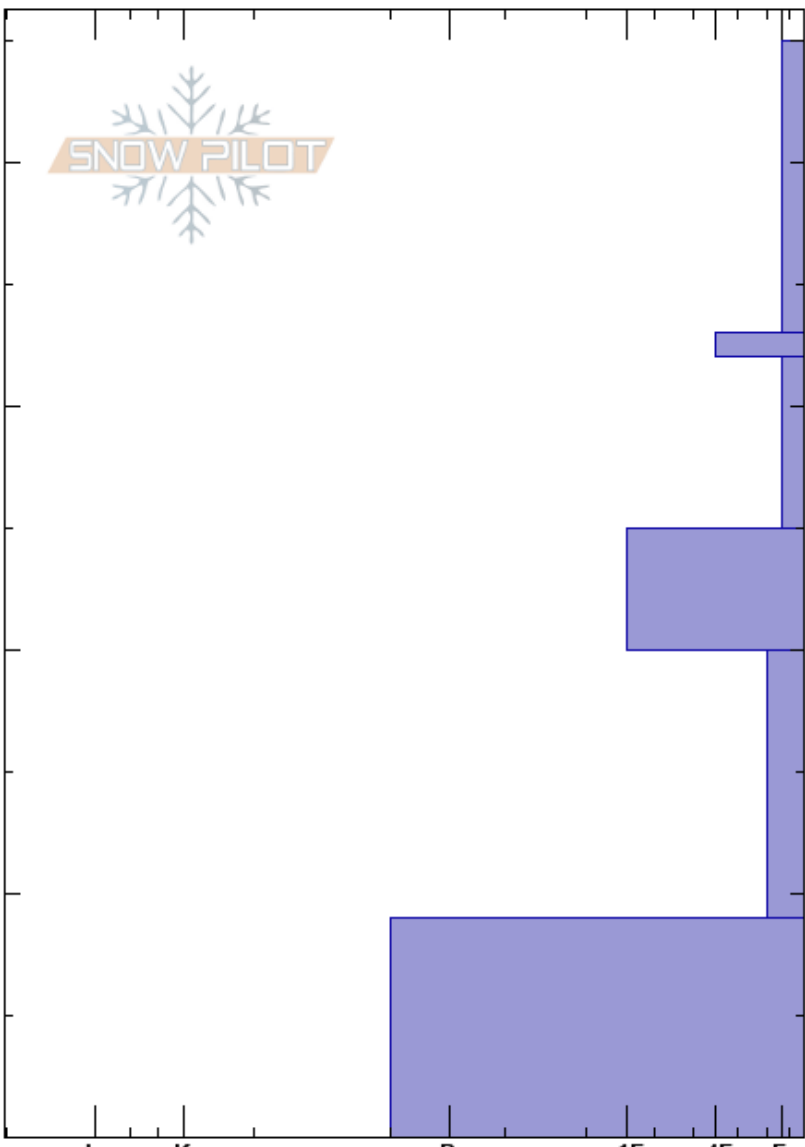

S Ridge Mt. Brown  
 Lewis Range  
 MT  
 Elevation: 7768 ft  
 Aspect: SW  
 Specifics:

Clancy Nelson  
 12/11/2020 - 1:45pm  
 Co-ord: 48.63280N, -113.82400E  
 Slope Angle: 25°  
 Wind Loading:

Stability: Good  
 Air Temperature:  
 Sky Cover: BKN  
 Precipitation:  
 Wind: Calm

HS:45  
 33-32cm: 1209 Cr

Layer Notes:

Crystal Form	Crystal Size	Moisture	$\rho$ kg/m <sup>3</sup>	Stability tests & Layer comments
/		D		
⊙⊙		D		← ECTN12 @32cm
□		D		33-32cm: 1209 Cr
⊙⊙		D		
^		D		
■		D		

Notes: Slope is often stripped by wind.