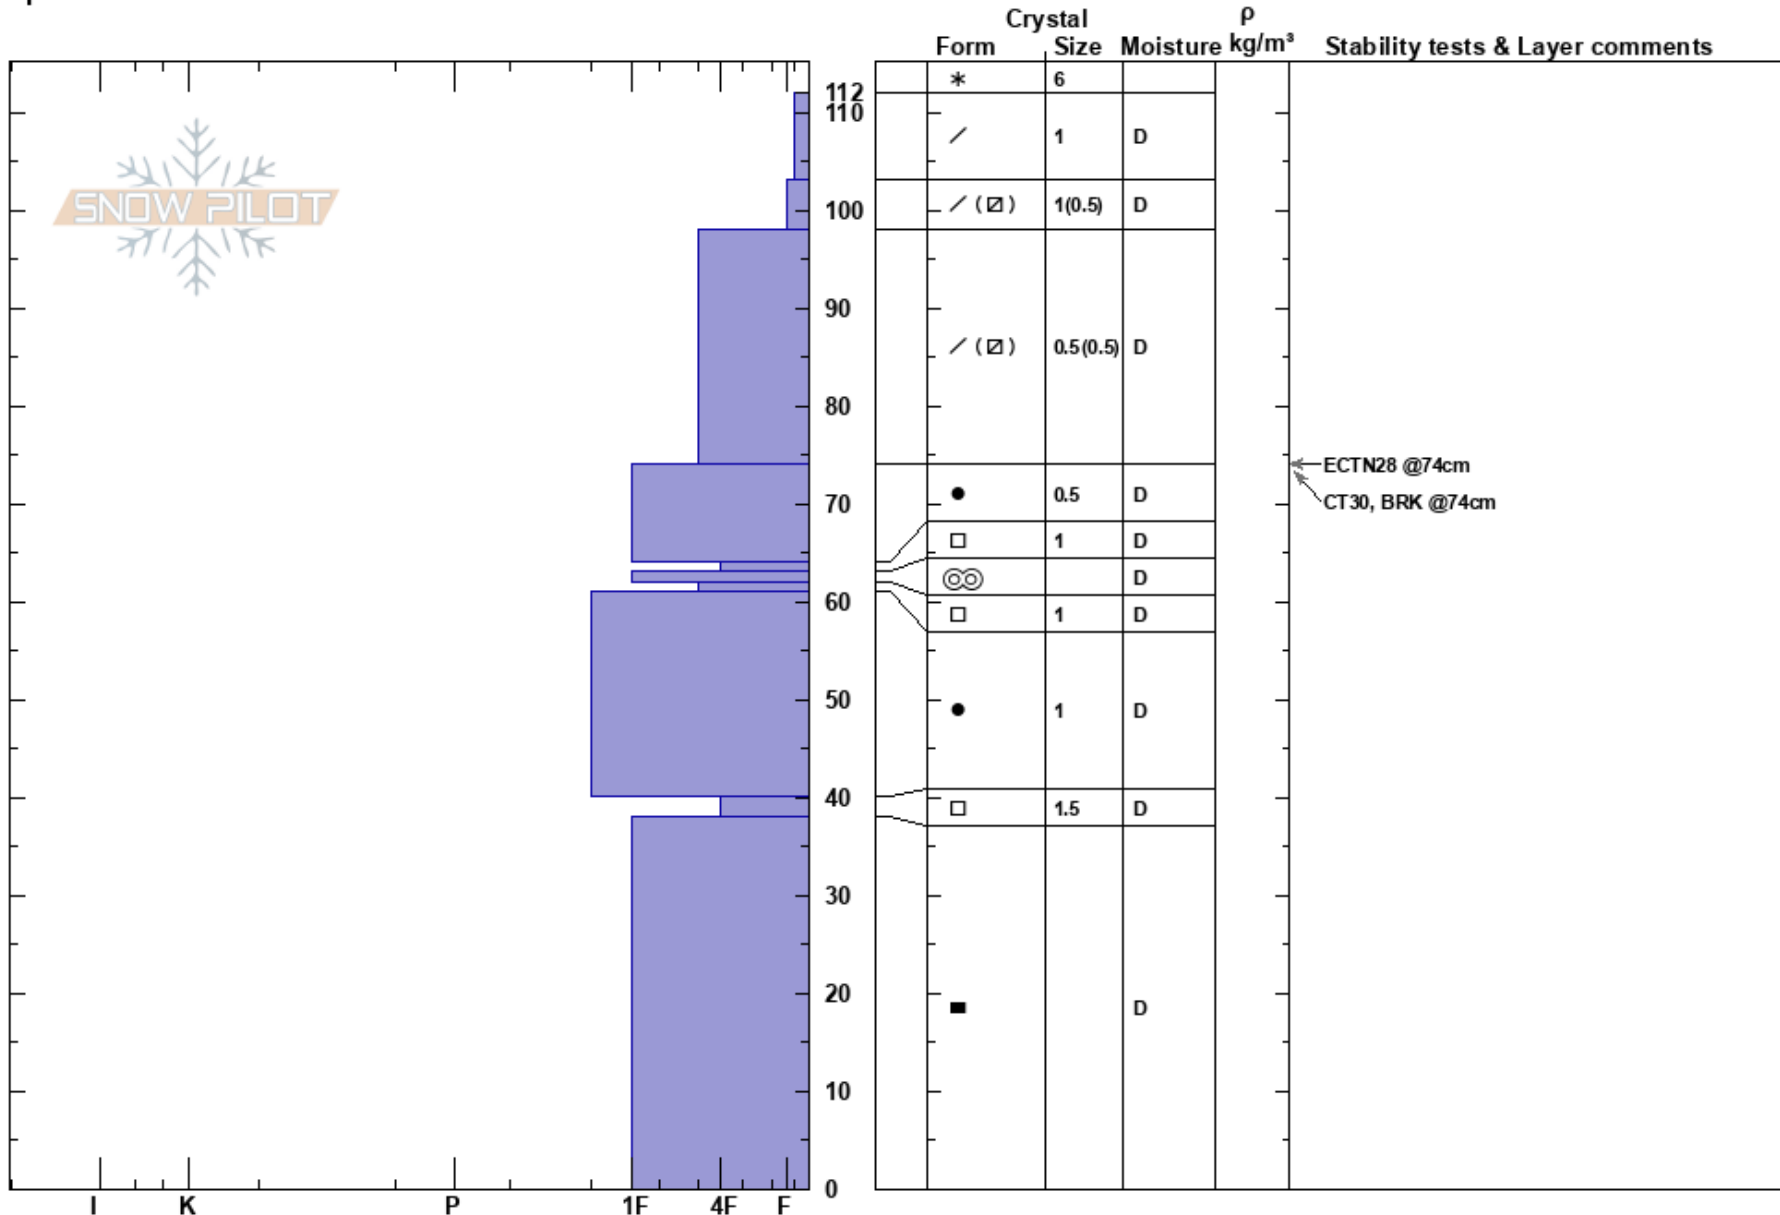

Mt. Brown
 Lewis Range
 MT
 Elevation: 7390 ft
 Aspect: NE
 Specifics:

Clancy Nelson
 12/11/2020 - 12:00pm
 Co-ord: 48.62730N, -113.83280E
 Slope Angle: 22°
 Wind Loading:

Stability: Good
 Air Temperature:
 Sky Cover: BKN
 Precipitation: NO
 Wind: Calm

HS:112

PF:30
 PS: 15

Layer Notes:

Notes: