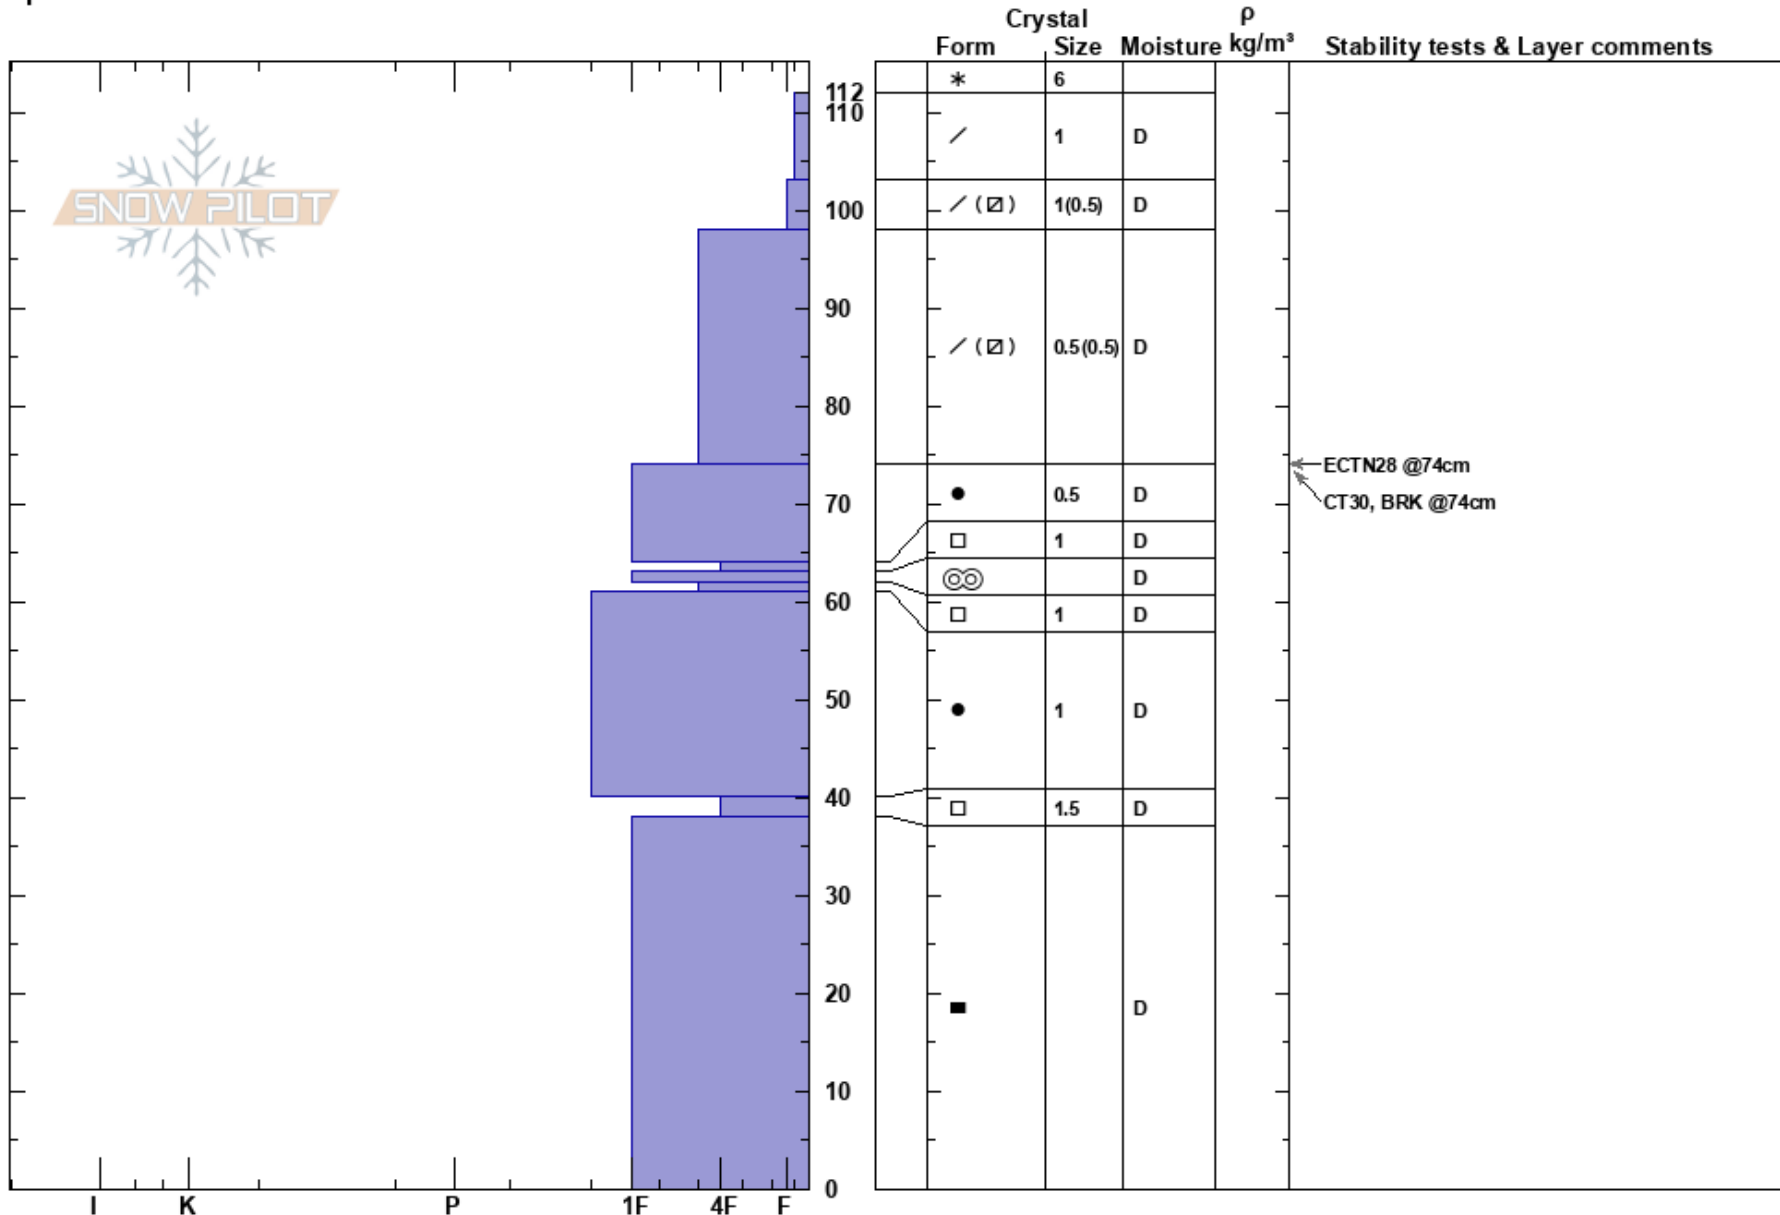

Mt. Brown  
 Lewis Range  
 MT  
 Elevation: 7390 ft  
 Aspect: NE  
 Specifics:

Clancy Nelson  
 12/11/2020 - 12:00pm  
 Co-ord: 48.62730N, -113.83280E  
 Slope Angle: 22°  
 Wind Loading:

Stability: Good  
 Air Temperature:  
 Sky Cover: BKN  
 Precipitation: NO  
 Wind: Calm

HS:112

PF:30  
 PS: 15

Layer Notes:

Notes: