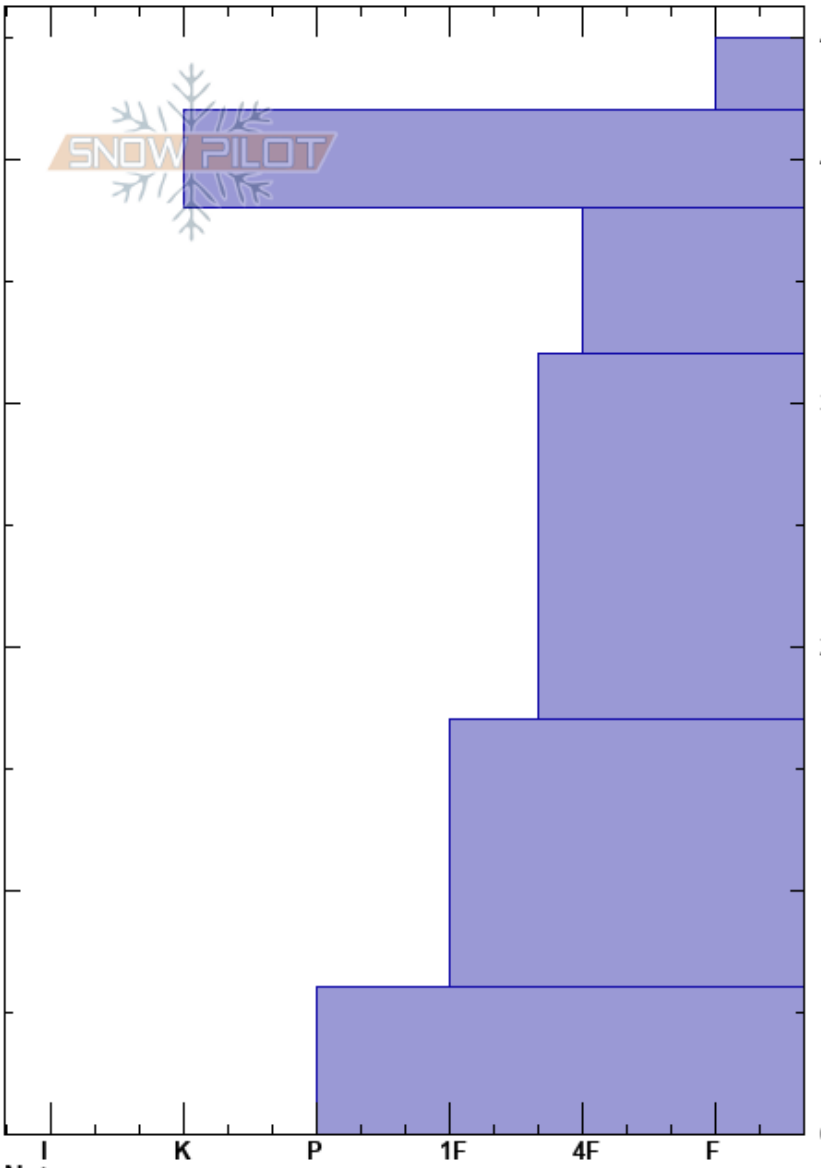

R Side Exterminator
 Bear River Range
 UT
 Elevation: 8430 ft
 Aspect: NW
 Specifics:

Nichole Dye
 12/10/2020 - 12:30pm
 Co-ord:
 Slope Angle: 17°
 Wind Loading: no

Stability:
 Air Temperature: 31°F
 Sky Cover: OVC
 Precipitation: NO
 Wind: Calm

HS:45
 6-0cm: Damp

Form	Crystal		ρ kg/m ³	Stability tests & Layer comments
	Size	Moisture		
☐	1-2			
⊙⊙				
☐	2			
☐	1			
☐	0.5			
●	0.5			6-0cm: Damp

Notes: