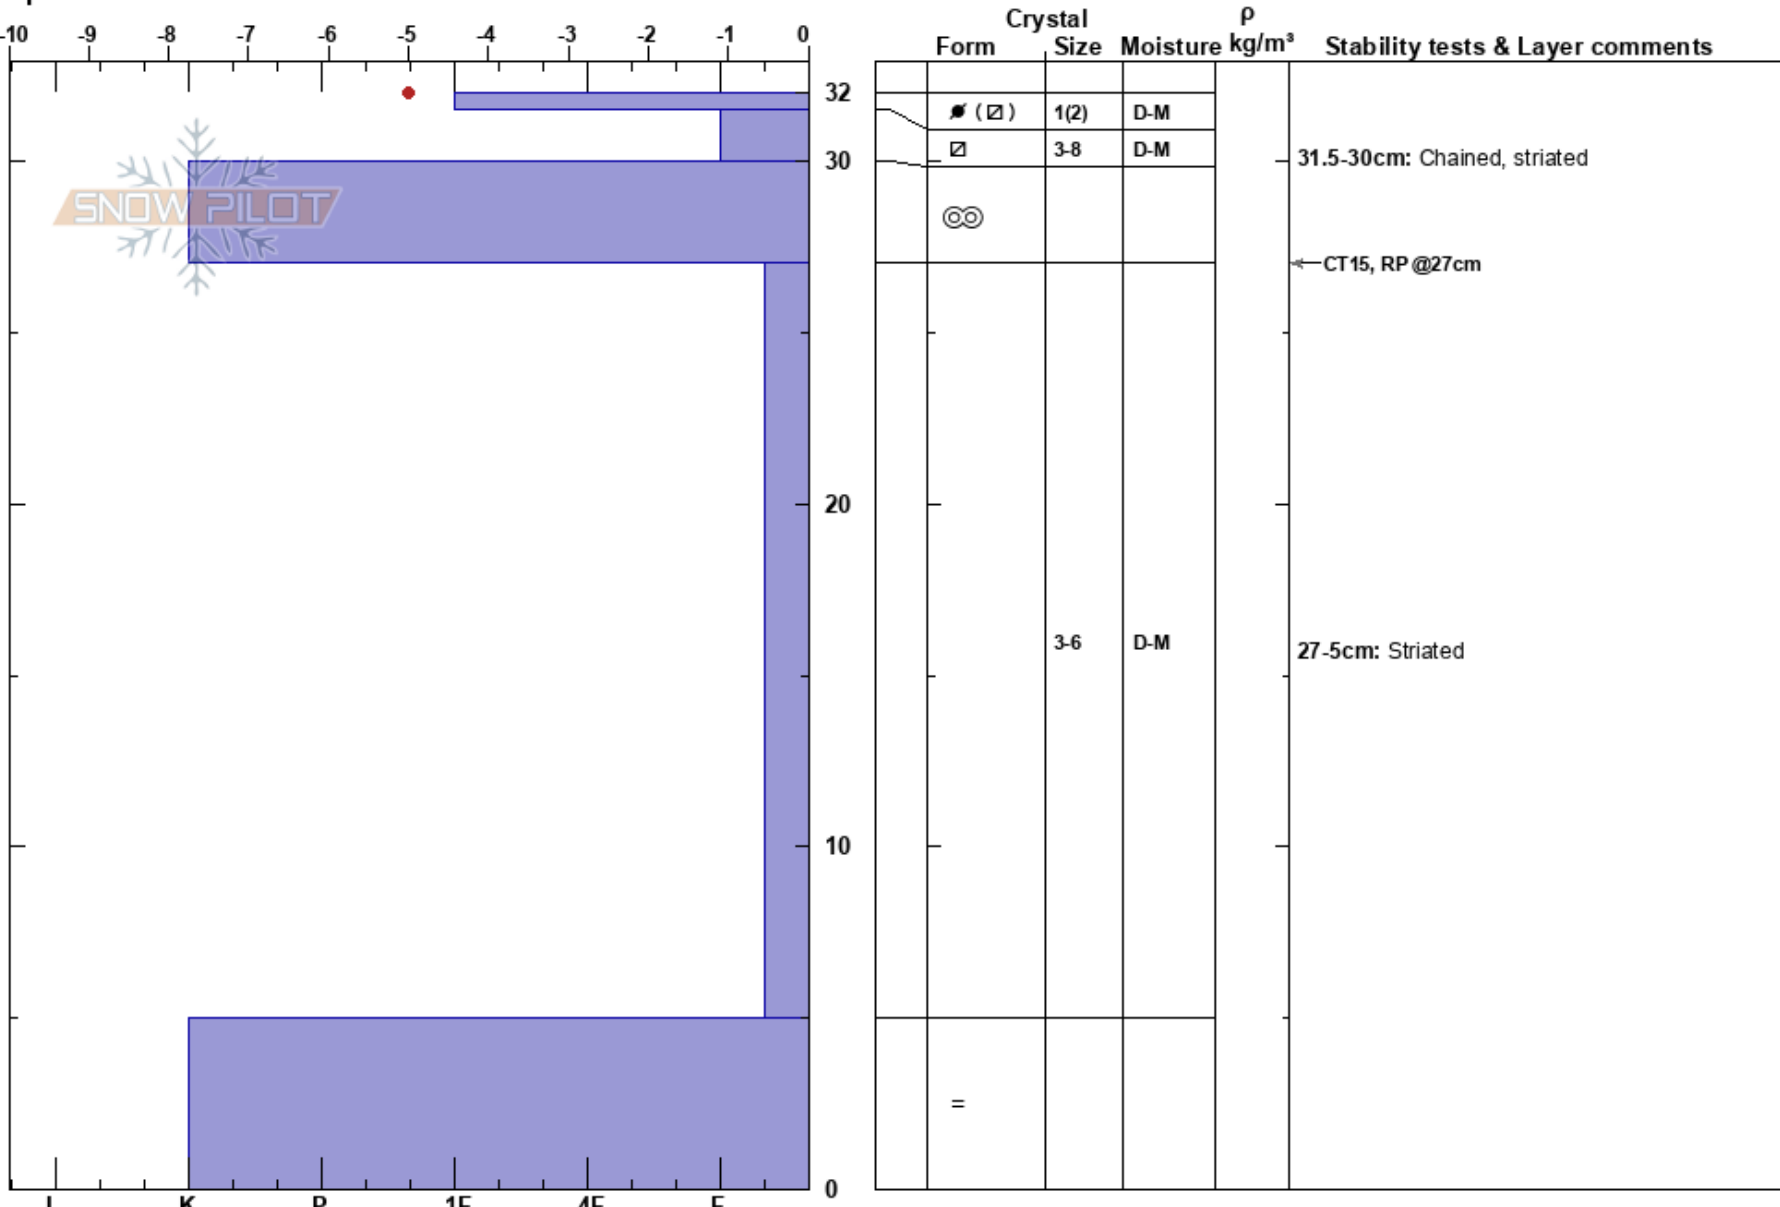

Silver Peak
 Central Sierra
 CA
Elevation: 7278 ft
Aspect: 359°
Specifics:

Steve Reynaud
 12/11/2020 - 10:00am
Co-ord: 39.22962N, -120.23535W
Slope Angle: 33°
Wind Loading: no

Stability: Very Good
Air Temperature: -1°C
Sky Cover: SCT
Precipitation: NO
Wind: W Light Breeze

HS:32
PF:30
Layer Notes:
 31.5-30cm: Chained, striated
 31.5-30cm: Problematic layer
 27-5cm: Striated

Notes: A weak and shallow snowpack exists in this elevation band along the Sierra Crest. The faceting process has accelerated over the last week or so with multiple areas now showing unsupported conditions.