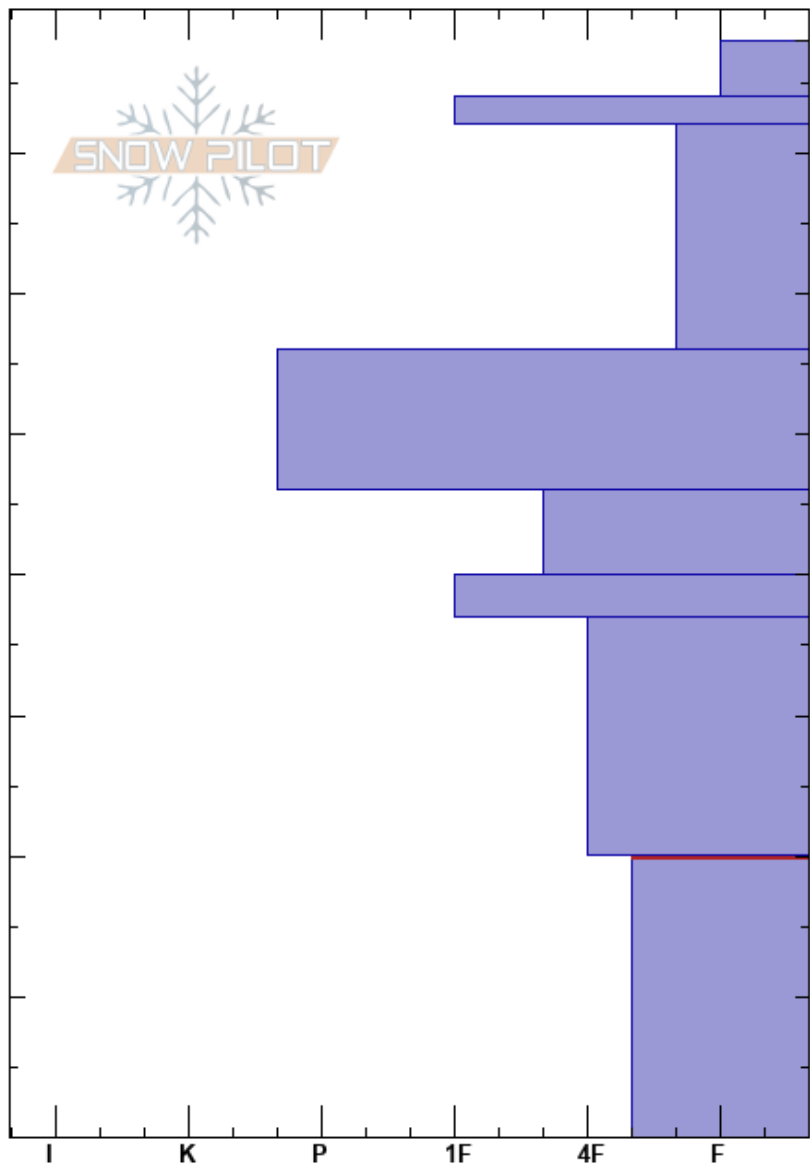

Second Yellowmule
 Madison Range-N
 MT
 Elevation: 9446 ft
 Aspect: 20°
 Specifics: We snowmobiled slope

Dave Zinn
 12/10/2020 - 10:23am
 Co-ord: 45.17719N, -111.40083W
 Slope Angle: 20°
 Wind Loading: previous

Stability: Good HS:78
 Air Temperature: -7.5°C PF:25 20-0cm: Problematic layer
 Sky Cover: SCT
 Precipitation: NO
 Wind: W Calm

Height (cm)	Crystal		Moisture	ρ kg/m ³	Stability tests & Layer comments
	Form	Size			
78	+				
70	•				
60	☐	1			
50	•				
46	☐	1			← ECTP22 @46cm ← ECTP21 @46cm
40	•				
30	☐	2			
20					← ECTP20 @20cm
10	☐	2			
0					