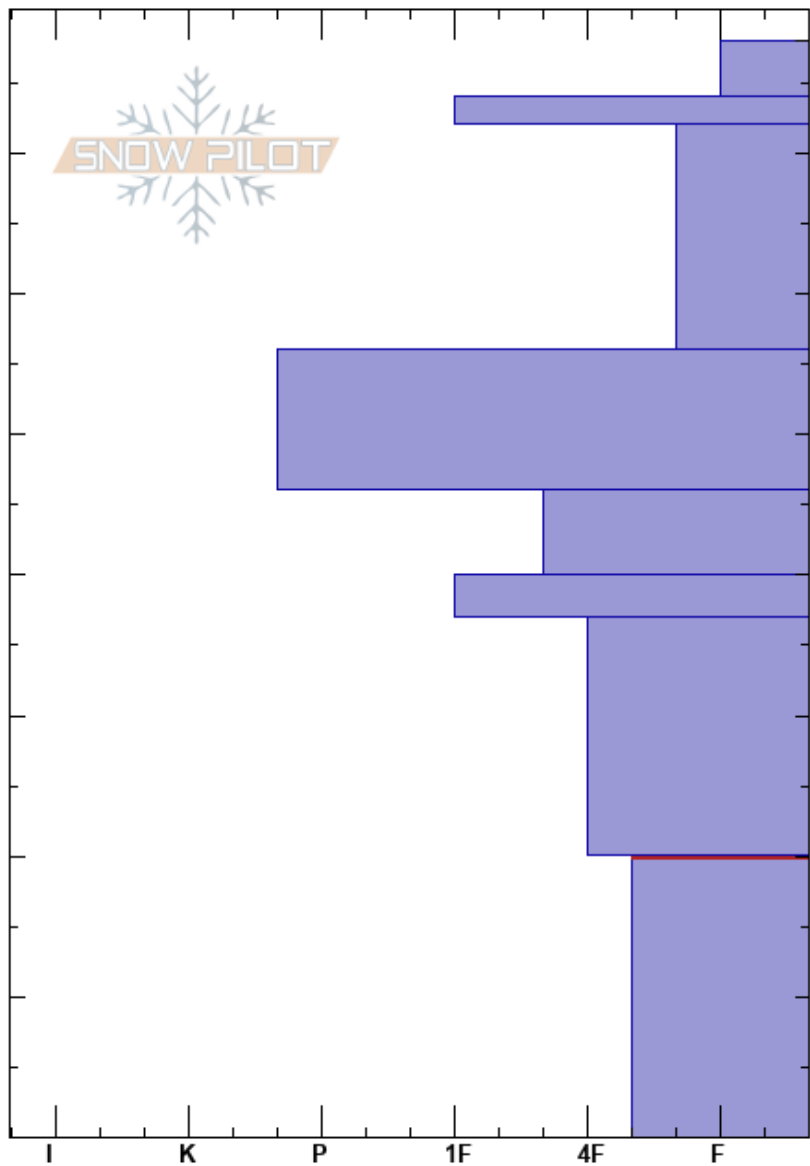

Second Yellowmule
 Madison Range-N
 MT
 Elevation: 9446 ft
 Aspect: 20°
 Specifics: We snowmobiled slope

Dave Zinn
 12/10/2020 - 10:23am
 Co-ord: 45.17719N, -111.40083W
 Slope Angle: 20°
 Wind Loading: previous

Stability: Good HS:78
 Air Temperature: -7.5°C PF:25 20-0cm: Problematic layer
 Sky Cover: SCT
 Precipitation: NO
 Wind: W Calm

Height (cm)	Crystal		Moisture	ρ kg/m ³	Stability tests & Layer comments
	Form	Size			
78					
72	+				
70	•				
60	☐	1			
50	•				
46	☐	1			← ECTP22 @46cm ← ECTP21 @46cm
40	•				
30	☐	2			
20					← ECTP20 @20cm
10	☐	2			
0					