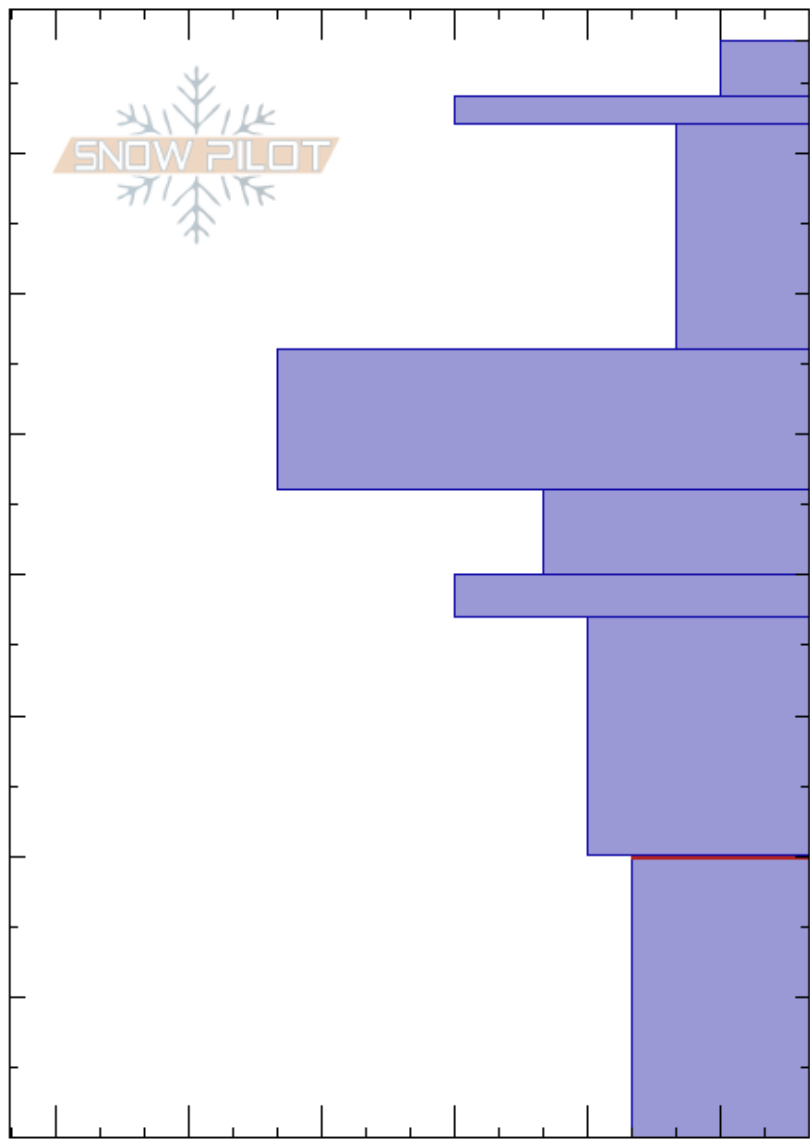

Second Yellowmule  
 Madison Range-N  
 MT  
 Elevation: 9446 ft  
 Aspect: 20°  
 Specifics: We snowmobiled slope

Dave Zinn  
 12/10/2020 - 10:23am  
 Co-ord: 45.17719N, -111.40083W  
 Slope Angle: 20°  
 Wind Loading: previous

Stability: Good HS:78  
 Air Temperature: -7.5°C PF:25 20-0cm: Problematic layer  
 Sky Cover: SCT  
 Precipitation: NO  
 Wind: W Calm

Height (cm)	Crystal		Moisture	$\rho$ kg/m <sup>3</sup>	Stability tests & Layer comments
	Form	Size			
78					
72	+				
70	•				
65	☐	1			
50	•				
45	☐	1			← ECTP22 @46cm ← ECTP21 @46cm
40	•				
30	☐	2			
20					← ECTP20 @20cm
10	☐	2			
0					