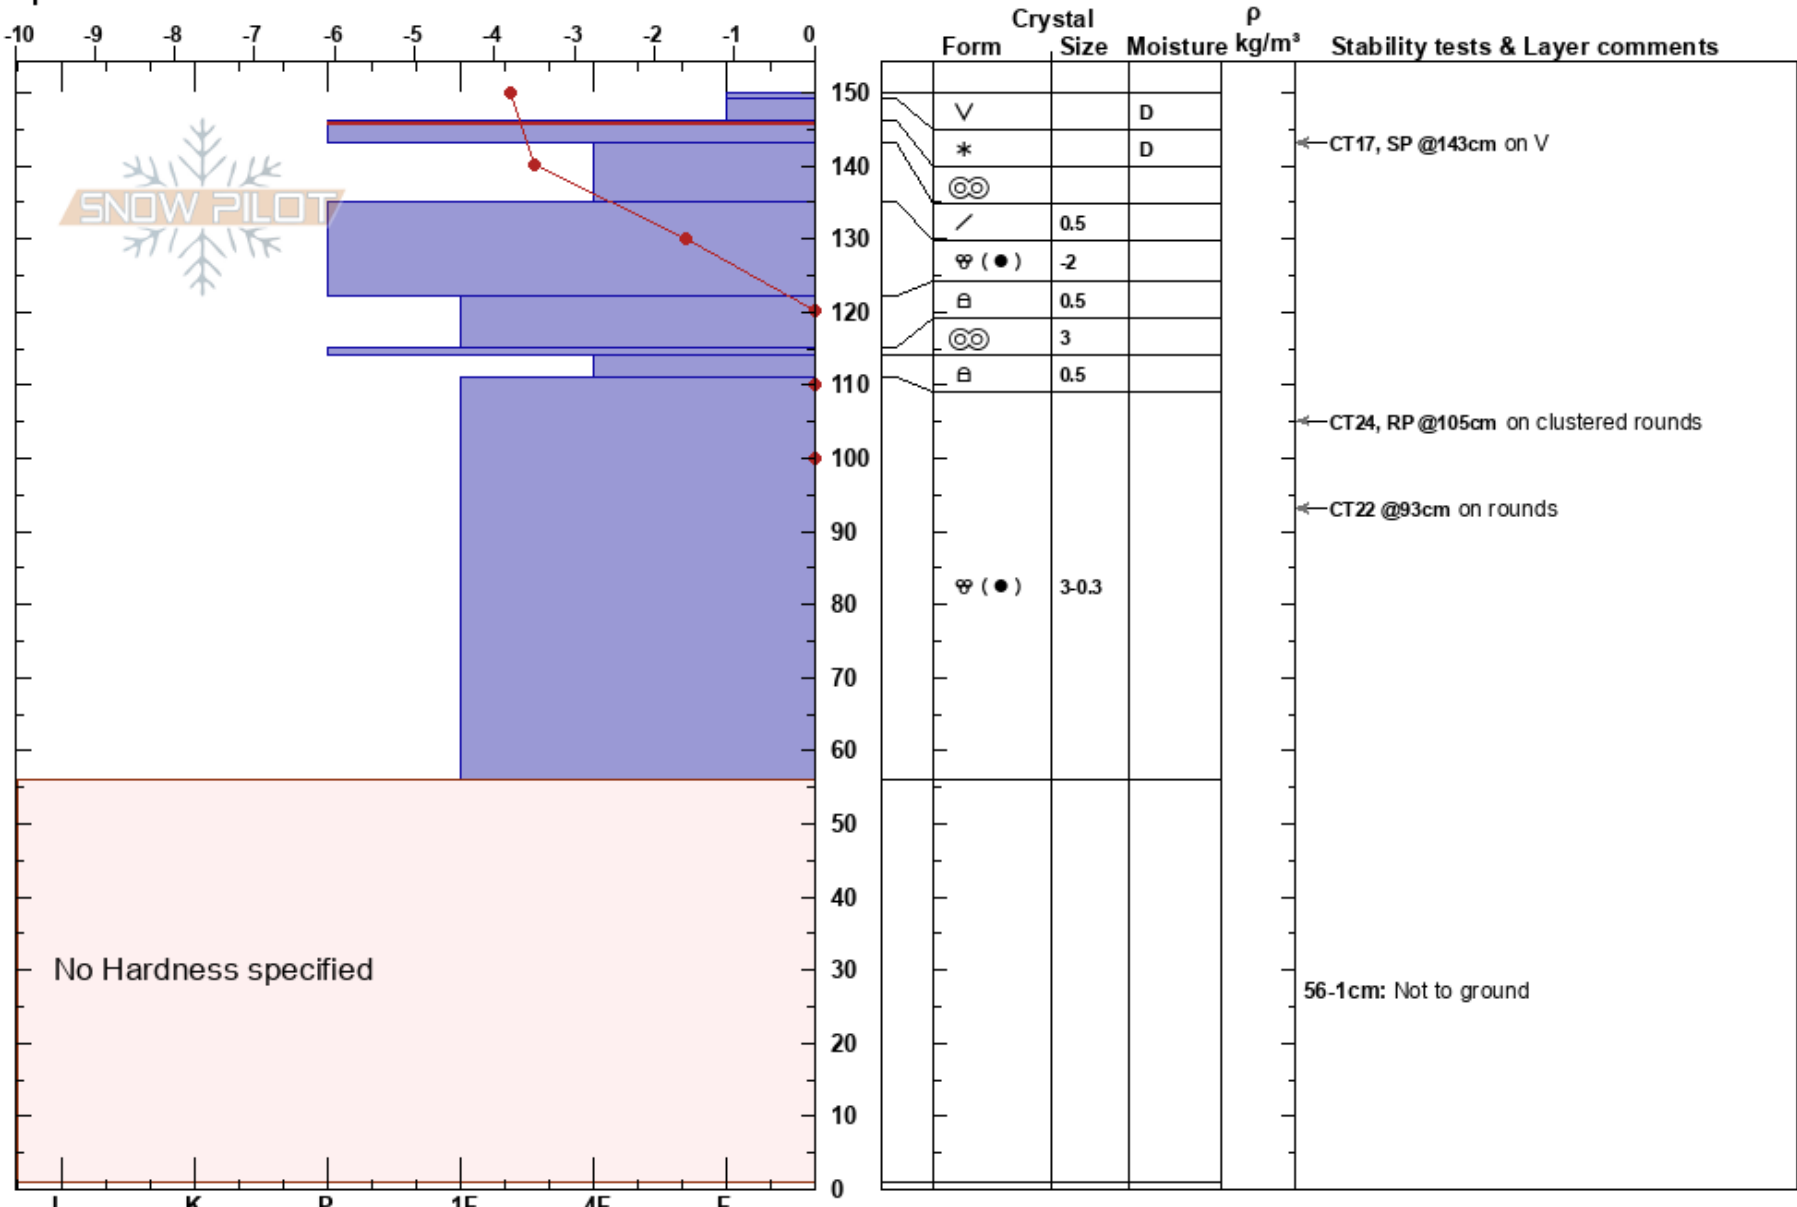

Patrol Study Plot  
 Elk Mountains  
 CO  
**Elevation:** 3424 m  
**Aspect:** 80°  
**Specifics:**

Steve Schreiber  
 03/27/2017 - 9:30am  
**Co-ord:** 39.14874N, -106.81492W  
**Slope Angle:** 26°  
**Wind Loading:**

**Stability:** Very Good  
**Air Temperature:** 3.1°C  
**Sky Cover:** FEW  
**Precipitation:** NO  
**Wind:** NW Light Breeze

**HS:** 150  
**PF:** 15  
**Layer Notes:**  
 146-143cm: Problematic layer  
 56-1cm: Not to ground

**Notes:** Profile by Debbie Kelly, Steve Schreiber. Danger forecast LOW, wdspr V observed