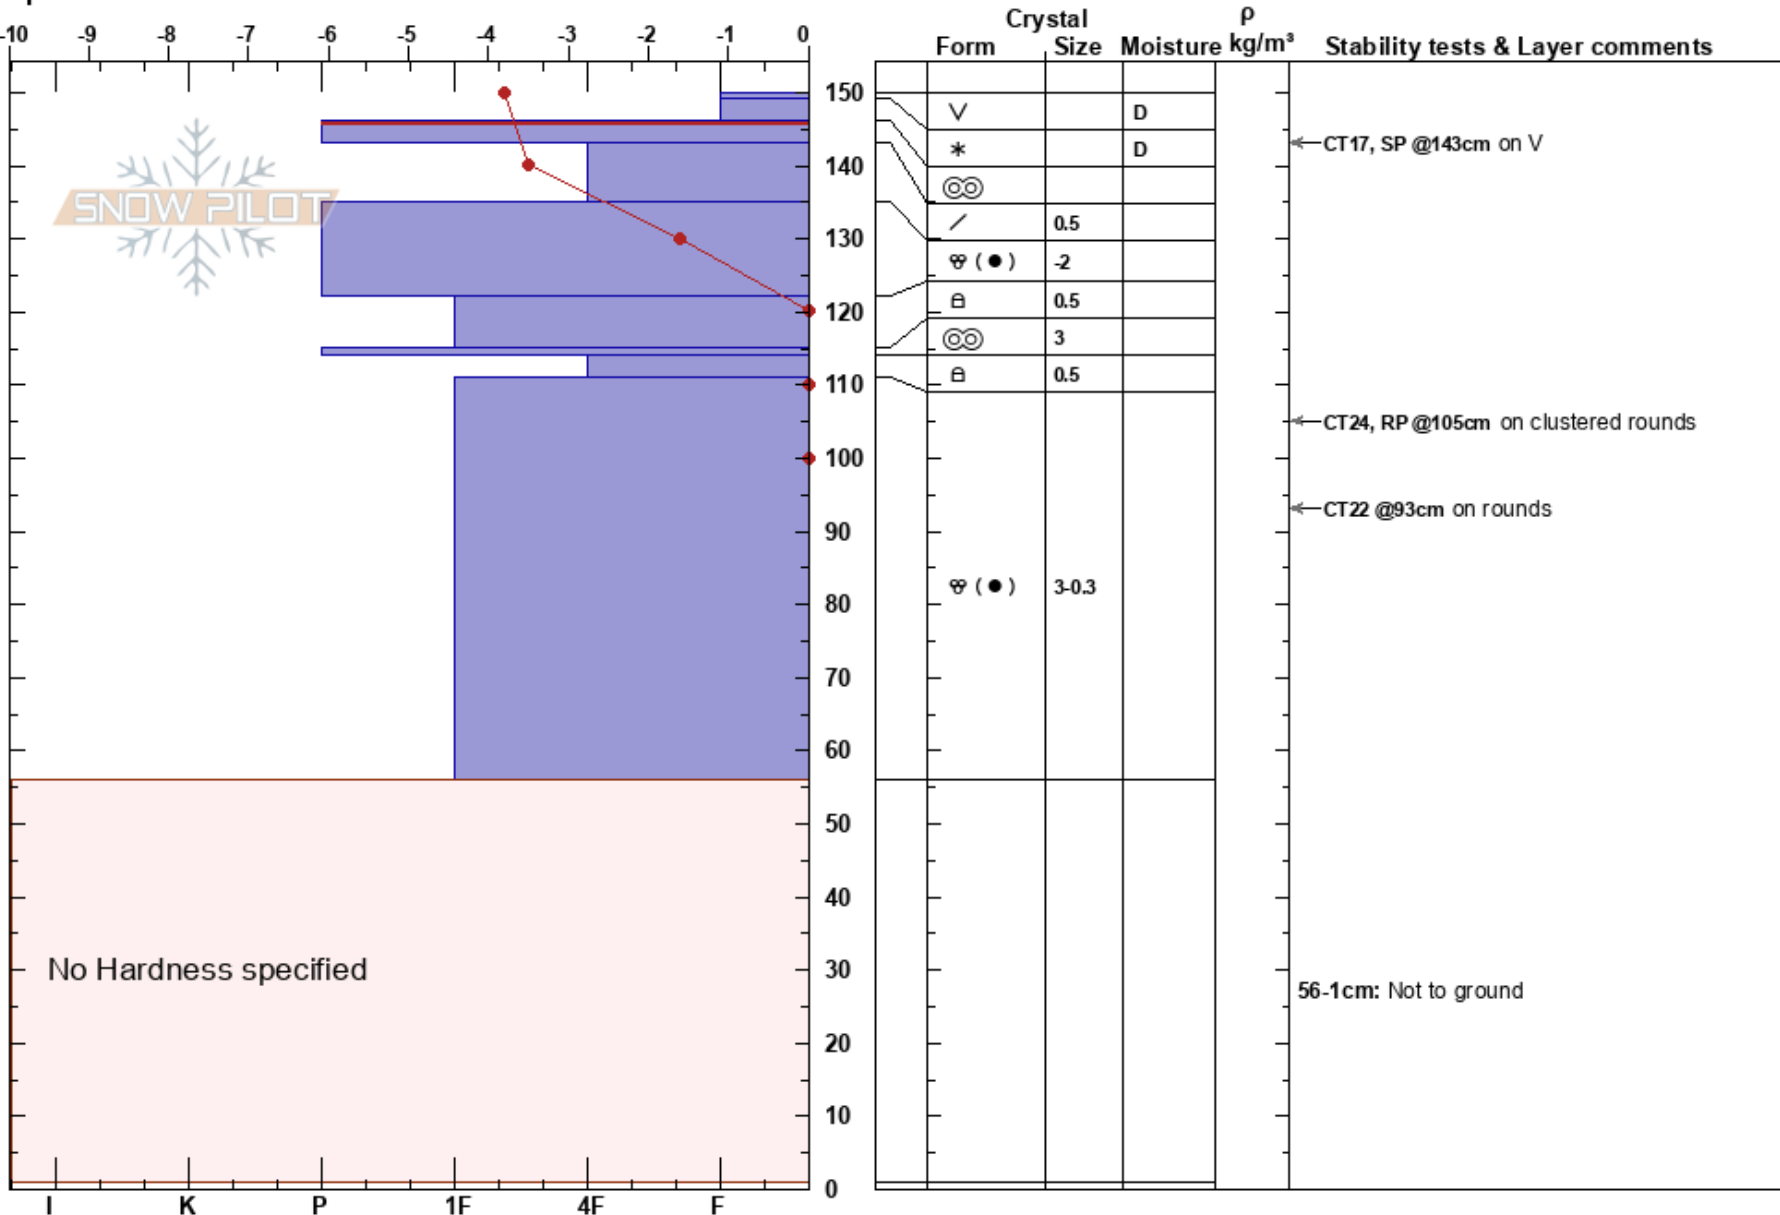

Patrol Study Plot
 Elk Mountains
 CO
 Elevation: 3424 m
 Aspect: 80°
 Specifics:

Steve Schreiber
 03/27/2017 - 9:30am
 Co-ord: 39.14874N, -106.81492W
 Slope Angle: 26°
 Wind Loading:

Stability: Very Good
 Air Temperature: 3.1°C
 Sky Cover: FEW
 Precipitation: NO
 Wind: NW Light Breeze

HS:150
 PF:15
 146-143cm: Problematic layer
 56-1cm: Not to ground

Notes: Profile by Debbie Kelly, Steve Schreiber. Danger forecast LOW, wd spr V observed