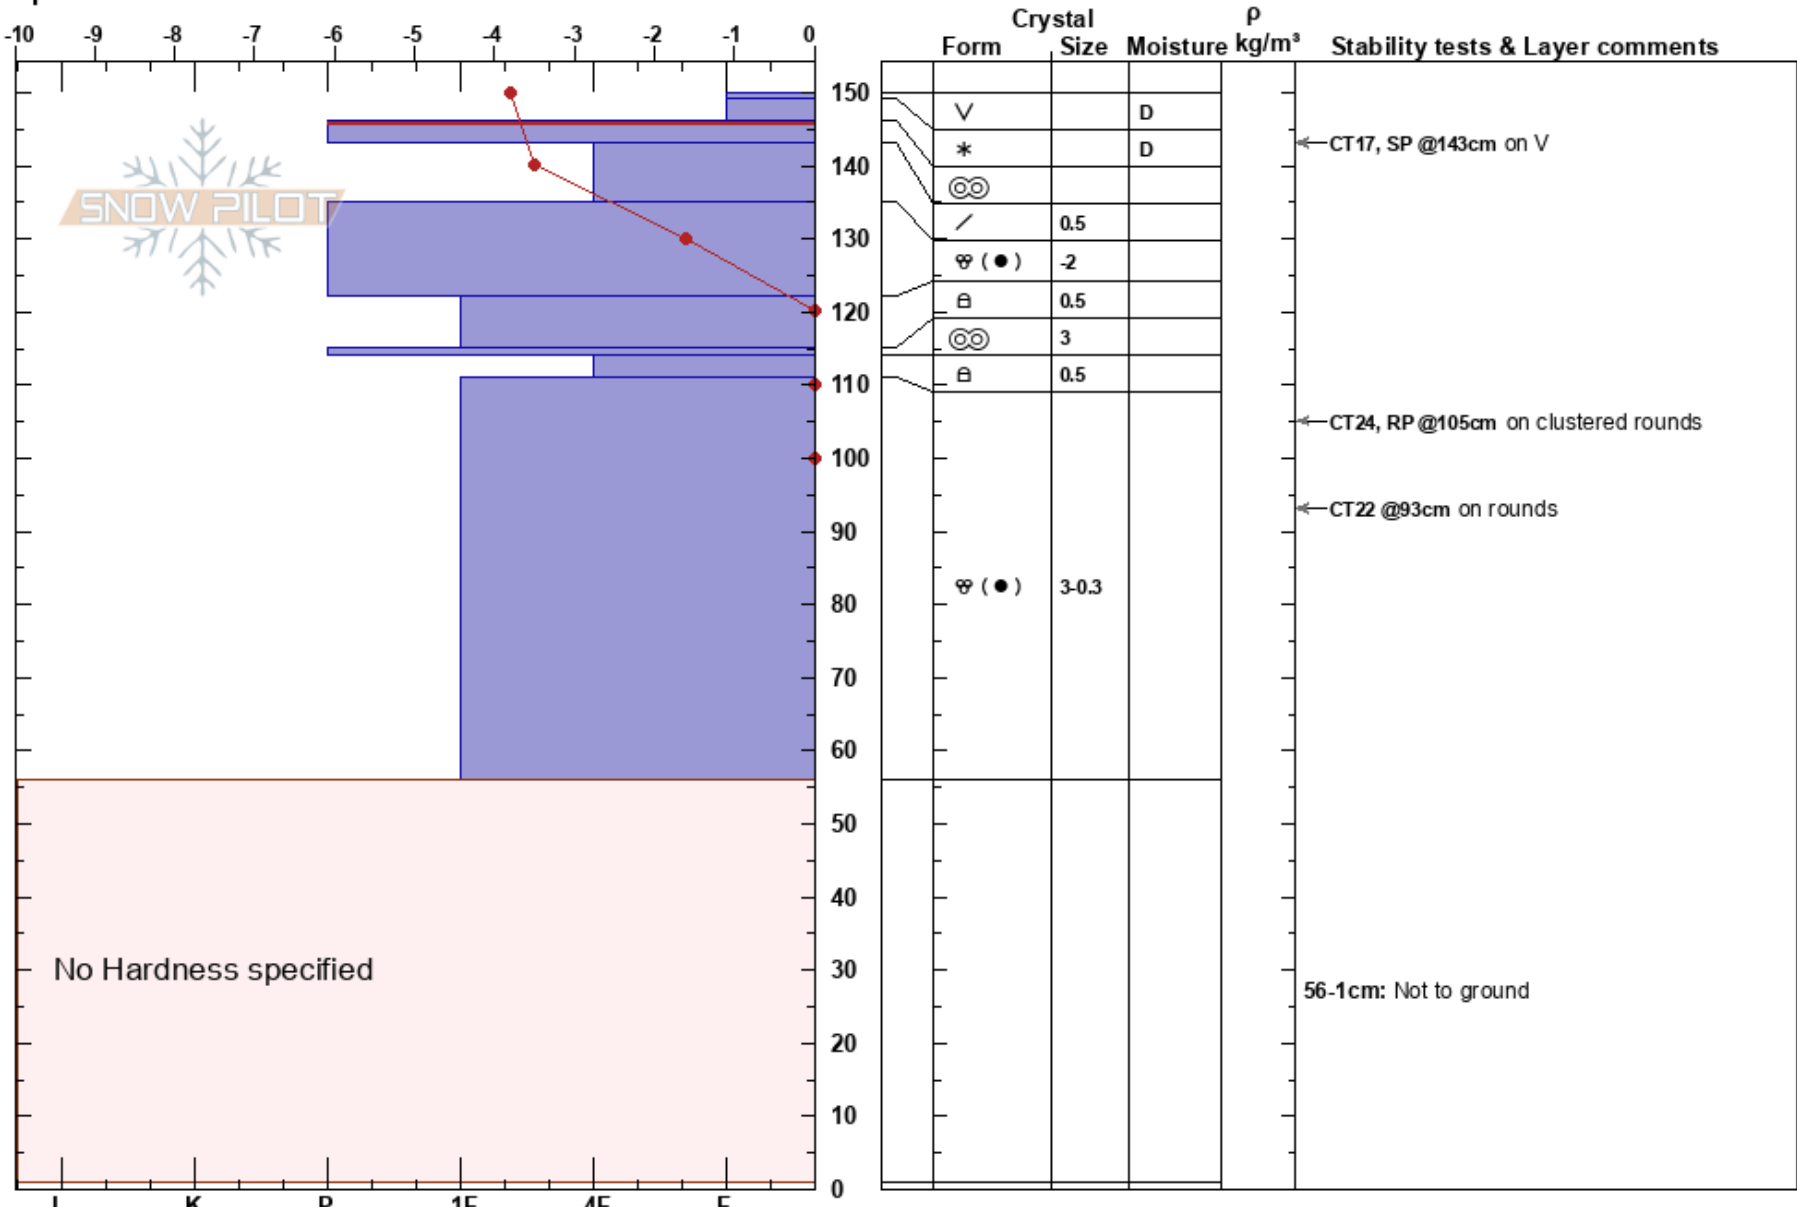

Patrol Study Plot  
 Elk Mountains  
 CO  
**Elevation:** 3424 m  
**Aspect:** 80°  
**Specifics:**

Steve Schreiber  
 03/27/2017 - 9:30am  
**Co-ord:** 39.14874N, -106.81492W  
**Slope Angle:** 26°  
**Wind Loading:**

**Stability:** Very Good  
**Air Temperature:** 3.1°C  
**Sky Cover:** FEW  
**Precipitation:** NO  
**Wind:** NW Light Breeze

**HS:** 150  
**PF:** 15  
**Layer Notes:**  
 146-143cm: Problematic layer  
 56-1cm: Not to ground

**Notes:** Profile by Debbie Kelly, Steve Schreiber. Danger forecast LOW, wd spr V observed