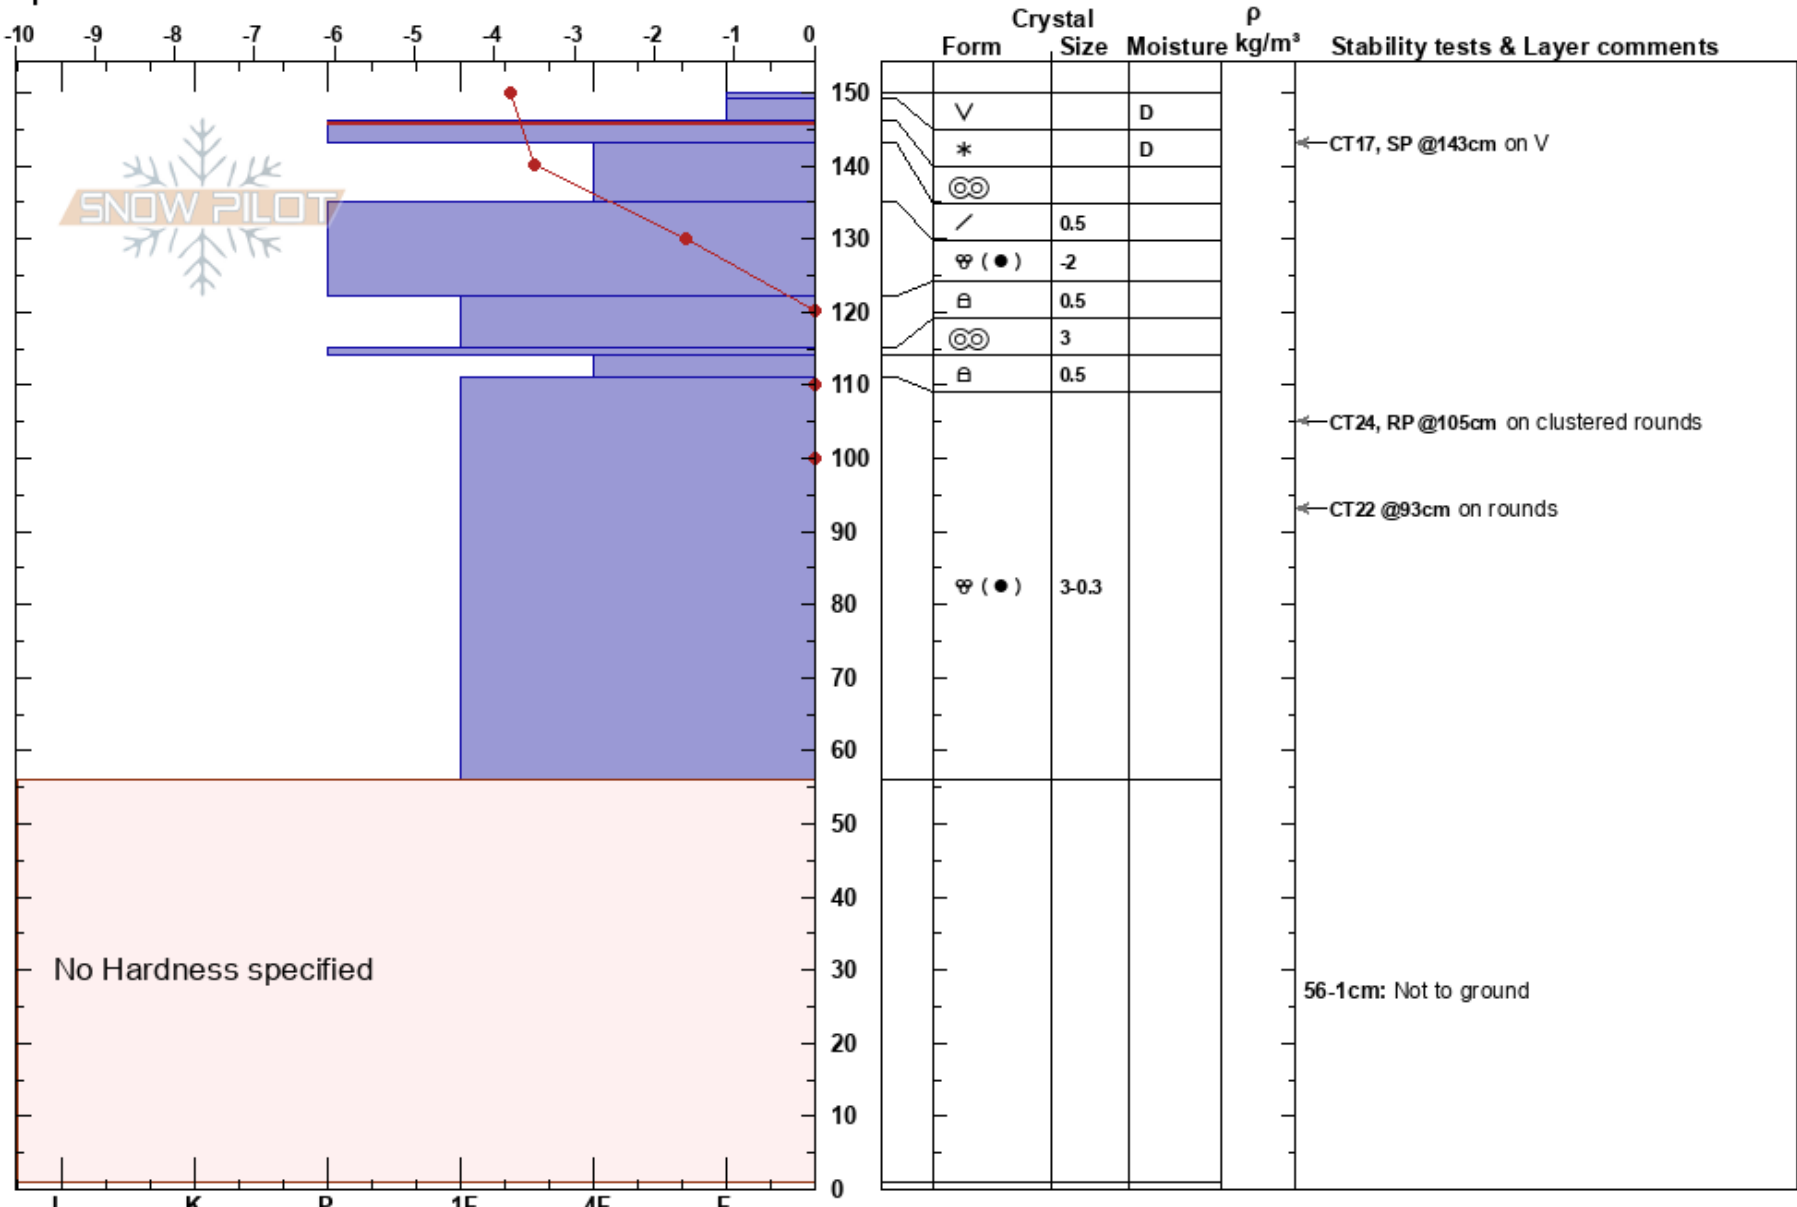

Patrol Study Plot
 Elk Mountains
 CO
Elevation: 3424 m
Aspect: 80°
Specifics:

Steve Schreiber
 03/27/2017 - 9:30am
Co-ord: 39.14874N, -106.81492W
Slope Angle: 26°
Wind Loading:

Stability: Very Good
Air Temperature: 3.1°C
Sky Cover: FEW
Precipitation: NO
Wind: NW Light Breeze

HS: 150
PF: 15
Layer Notes:
 146-143cm: Problematic layer
 56-1cm: Not to ground

Notes: Profile by Debbie Kelly, Steve Schreiber. Danger forecast LOW, wdspr V observed