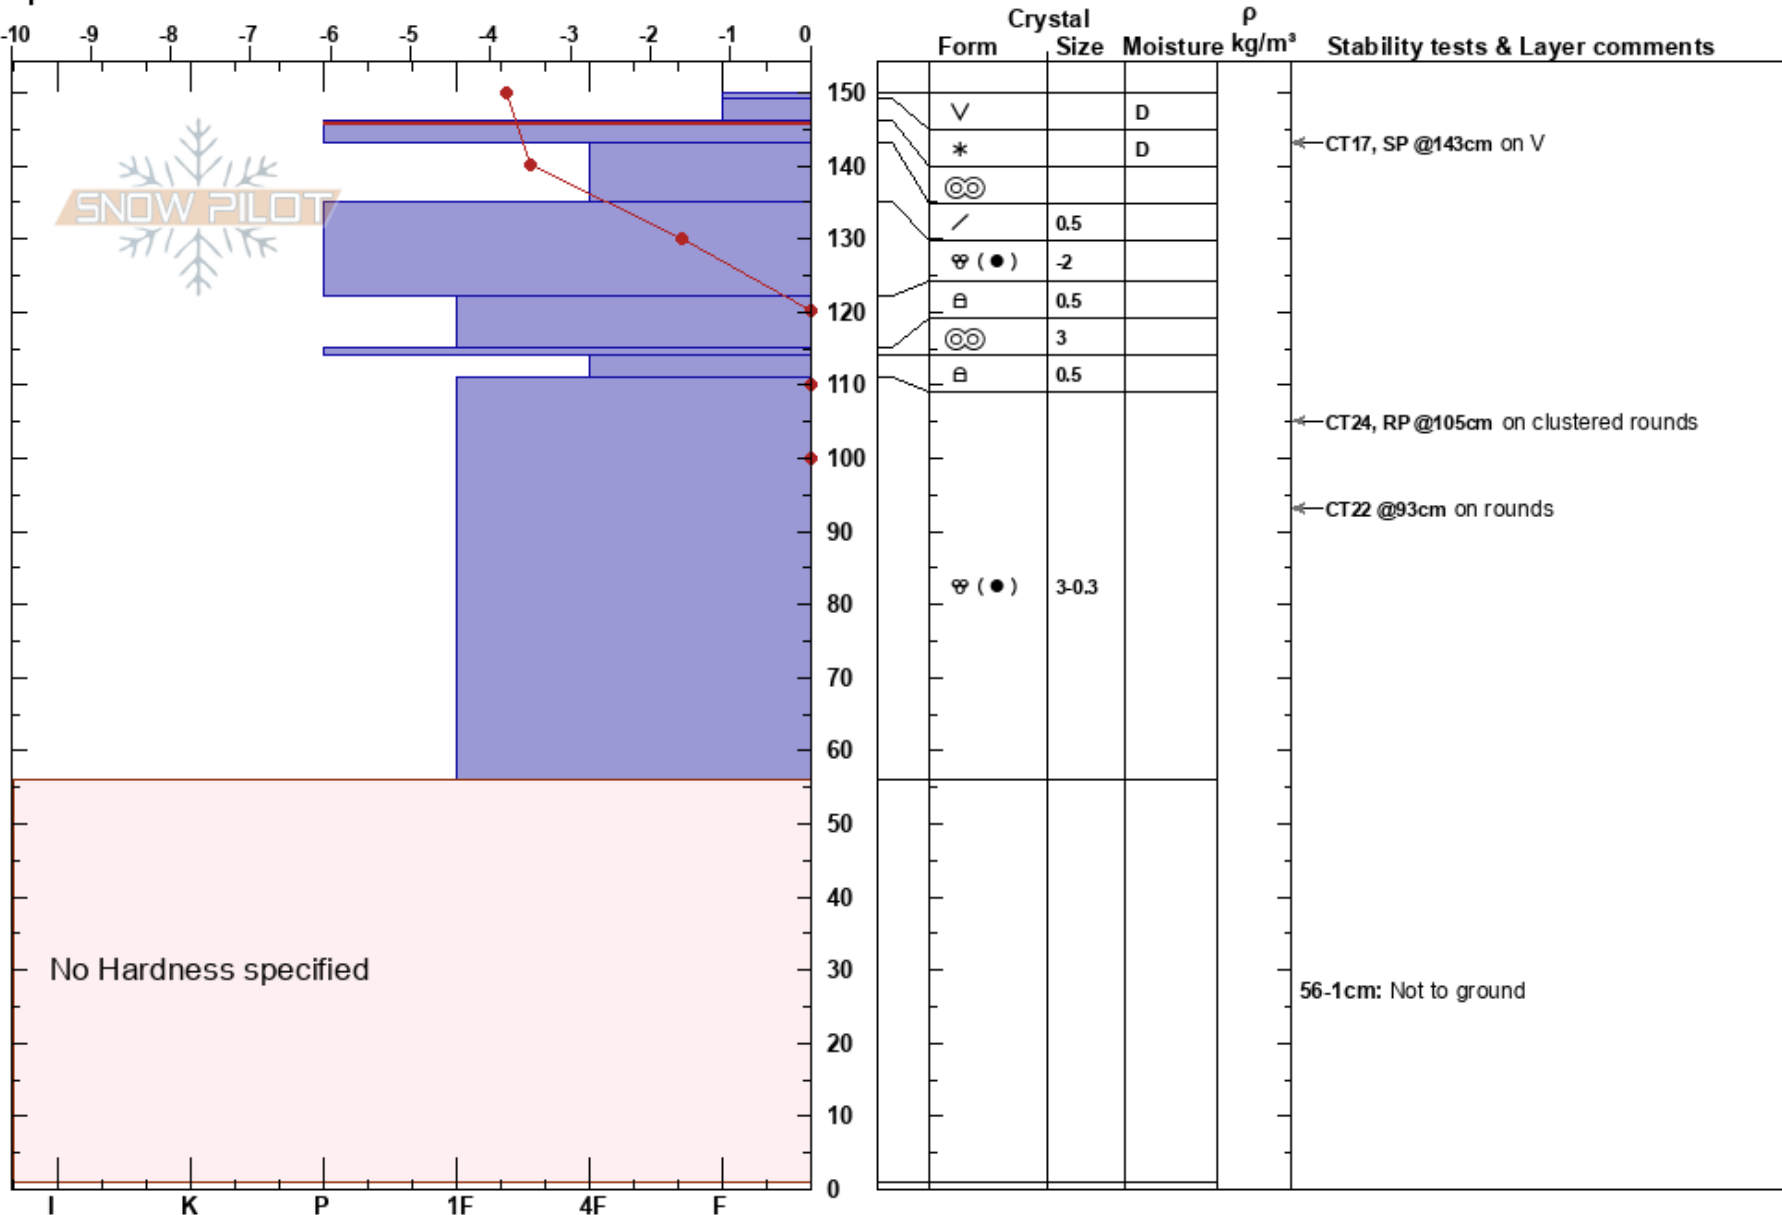

Patrol Study Plot
 Elk Mountains
 CO
 Elevation: 3424 m
 Aspect: 80°
 Specifics:

Steve Schreiber
 03/27/2017 - 9:30am
 Co-ord: 39.14874N, -106.81492W
 Slope Angle: 26°
 Wind Loading:

Stability: Very Good HS:150
 Air Temperature: 3.1°C PF:15 146-143cm:Problematic layer
 Sky Cover: FEW 56-1cm: Not to ground
 Precipitation: NO
 Wind: NW Light Breeze

Notes: Profile by Debbie Kelly, Steve Schreiber. Danger forecast LOW, wd spr V observed