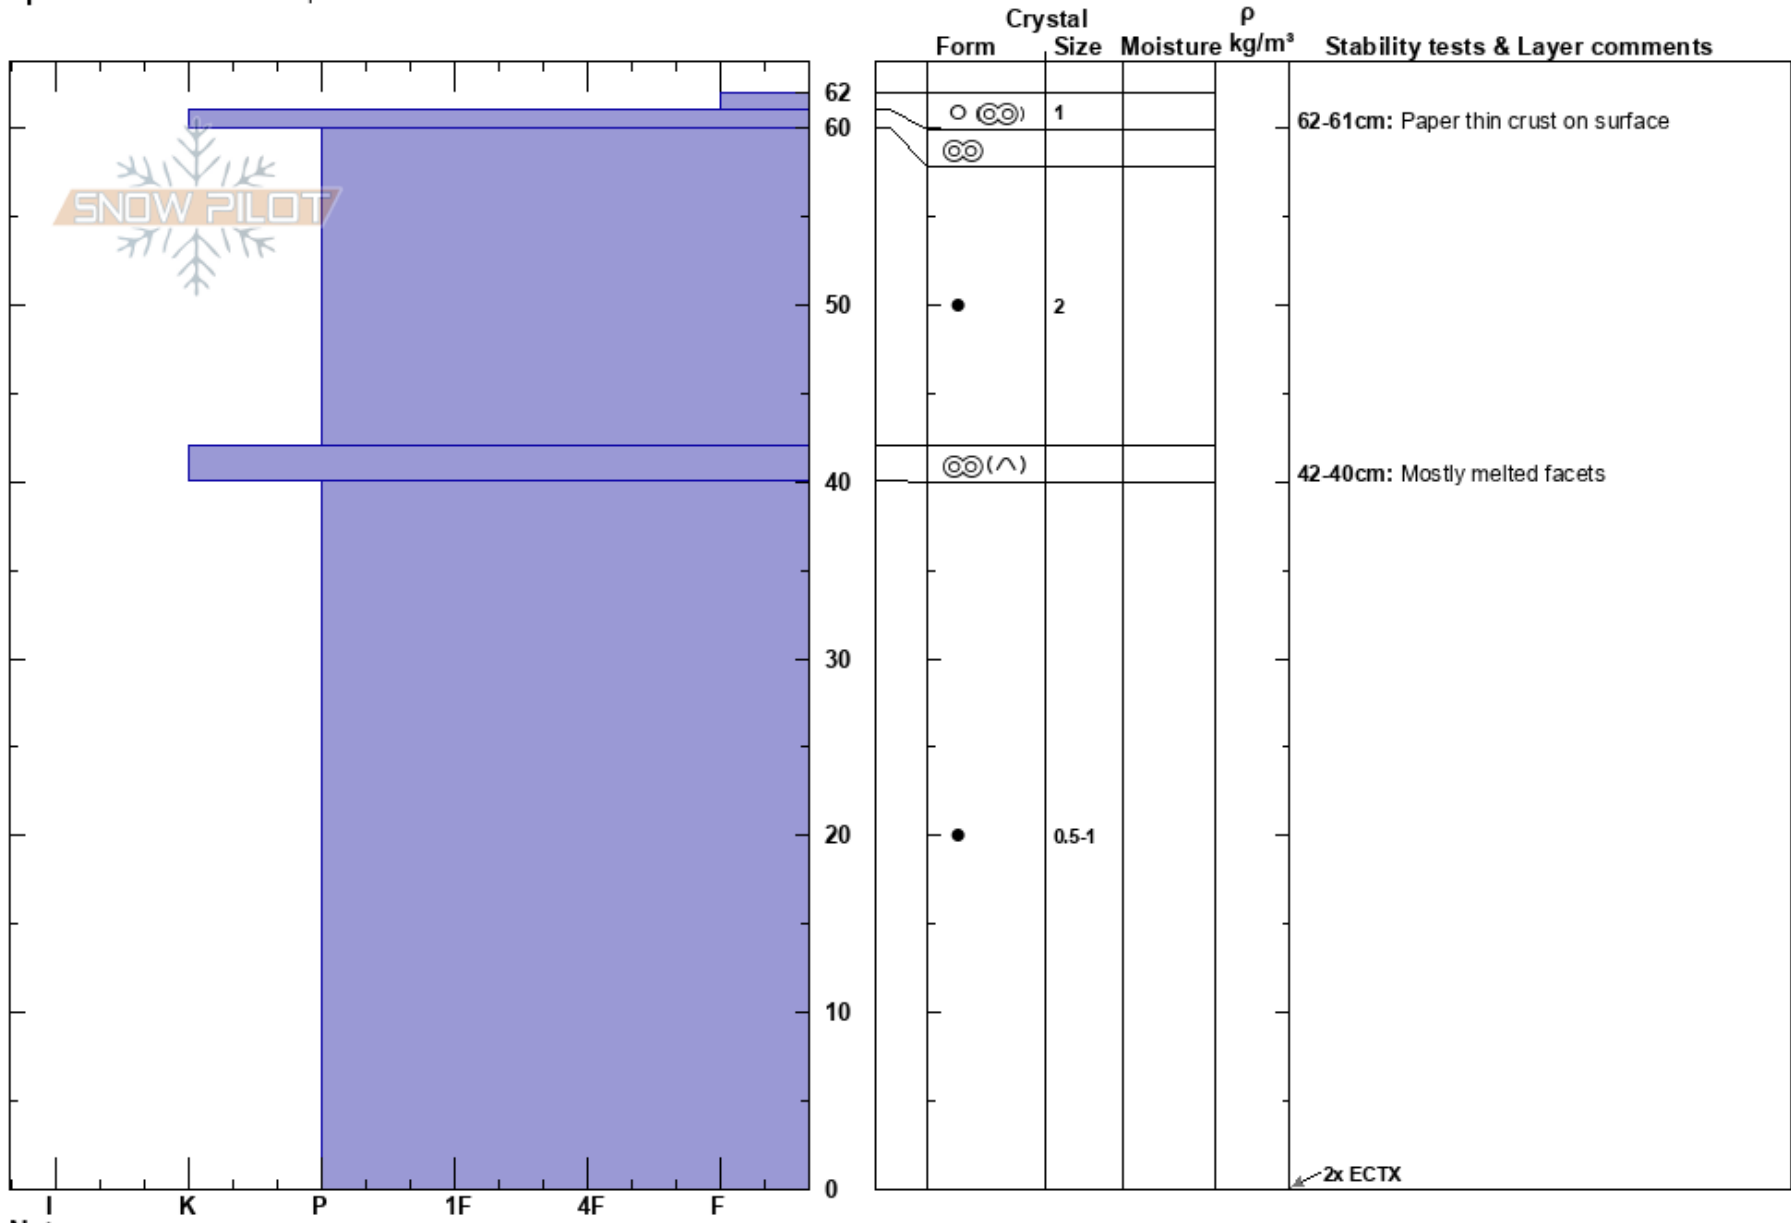

Sand mountain  
 Three Sisters  
 OR  
 Elevation: 5380 ft  
 Aspect:  
 Specifics: Ski tracks on slope

Radley Clothier  
 12/10/2020 - 1:45pm  
 Co-ord: 44.38467N, -121.92741W  
 Slope Angle:  
 Wind Loading: no

Stability: Very Good  
 Air Temperature:  
 Sky Cover: BKN  
 Precipitation: NO  
 Wind: W Moderate

HS:62  
 Layer Notes:  
 62-61cm: Paper thin crust on surface  
 42-40cm: Mostly melted facets  
 42-40cm: Problematic layer