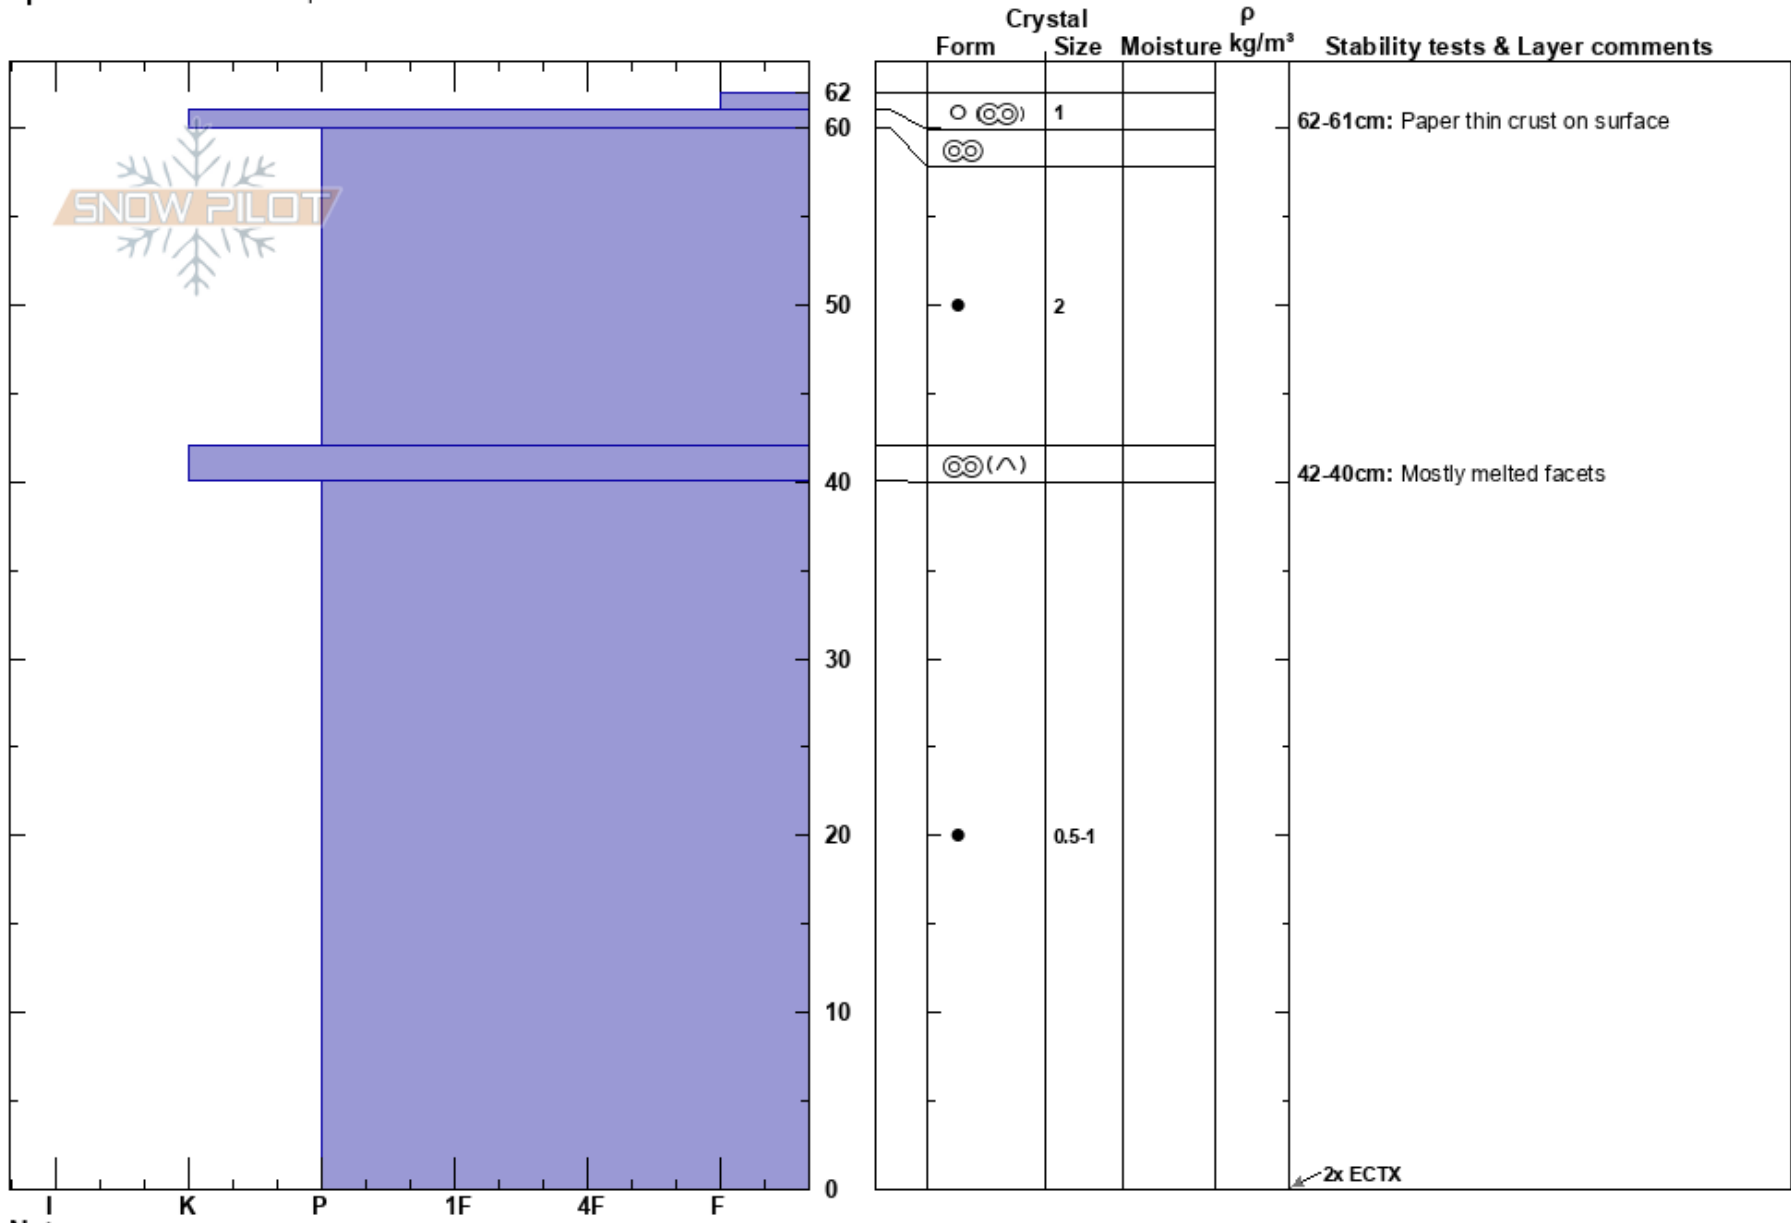

Sand mountain
 Three Sisters
 OR
 Elevation: 5380 ft
 Aspect:
 Specifics: Ski tracks on slope

Radley Clothier
 12/10/2020 - 1:45pm
 Co-ord: 44.38467N, -121.92741W
 Slope Angle:
 Wind Loading: no

Stability: Very Good
 Air Temperature:
 Sky Cover: BKN
 Precipitation: NO
 Wind: W Moderate

HS:62
 Layer Notes:
 62-61cm: Paper thin crust on surface
 42-40cm: Mostly melted facets
 42-40cm: Problematic layer

Notes:

2x ECTX