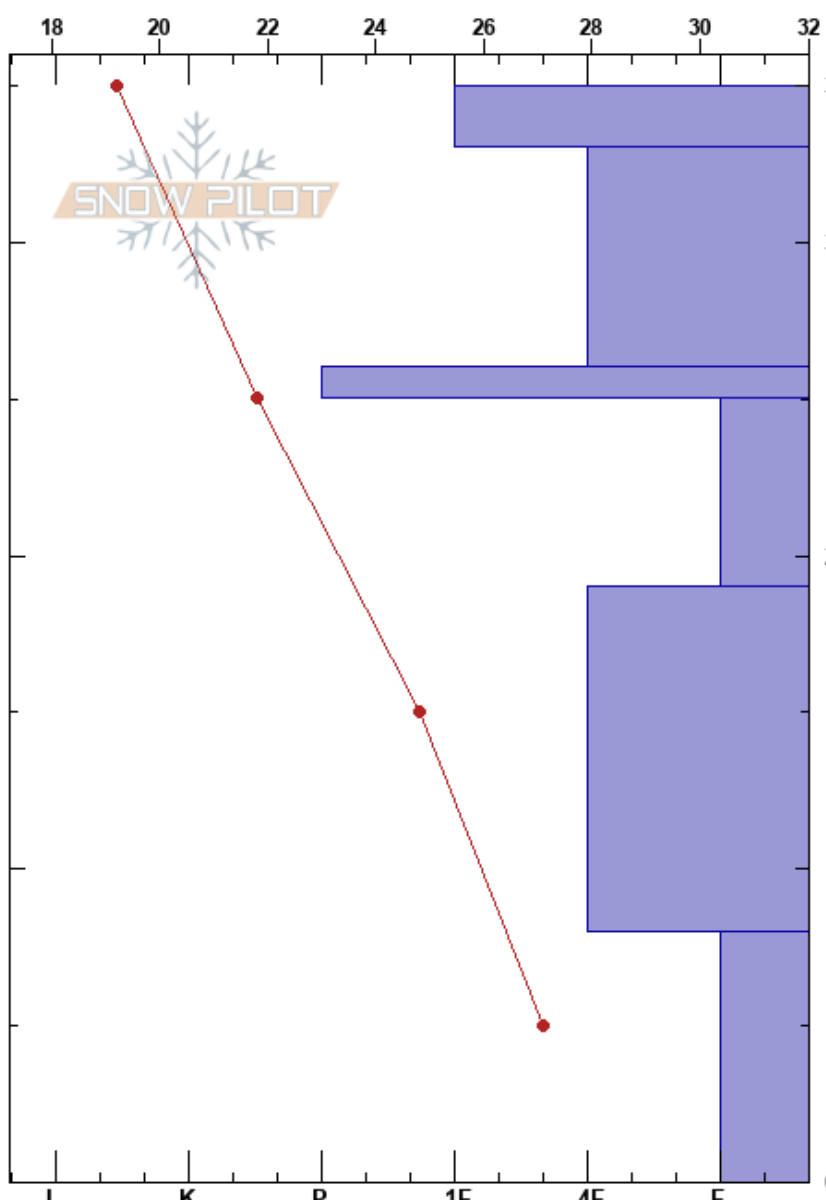

Lake View 3
 Wasatch Range
 UT
 Elevation: 8350 ft
 Aspect: NE

Hayley Gallion
 12/10/2020 - 2:00pm
 Co-ord:
 Slope Angle: 30°
 Wind Loading:

Stability:
 Air Temperature: 26°F
 Sky Cover: BKN
 Precipitation: NO
 Wind: Calm

HS:35
 Layer Notes:
 25-19cm: Problematic layer

Specifics: Pit dug in a Ski Area; Pit is representative of backcountry

Form	Crystal		ρ kg/m ³	Stability tests & Layer comments
	Size	Moisture		
○				
⊙⊙				
□	1.5			
⊙⊙				
□	1.5-2			← CT28, RP @24cm CTH
●				
●				