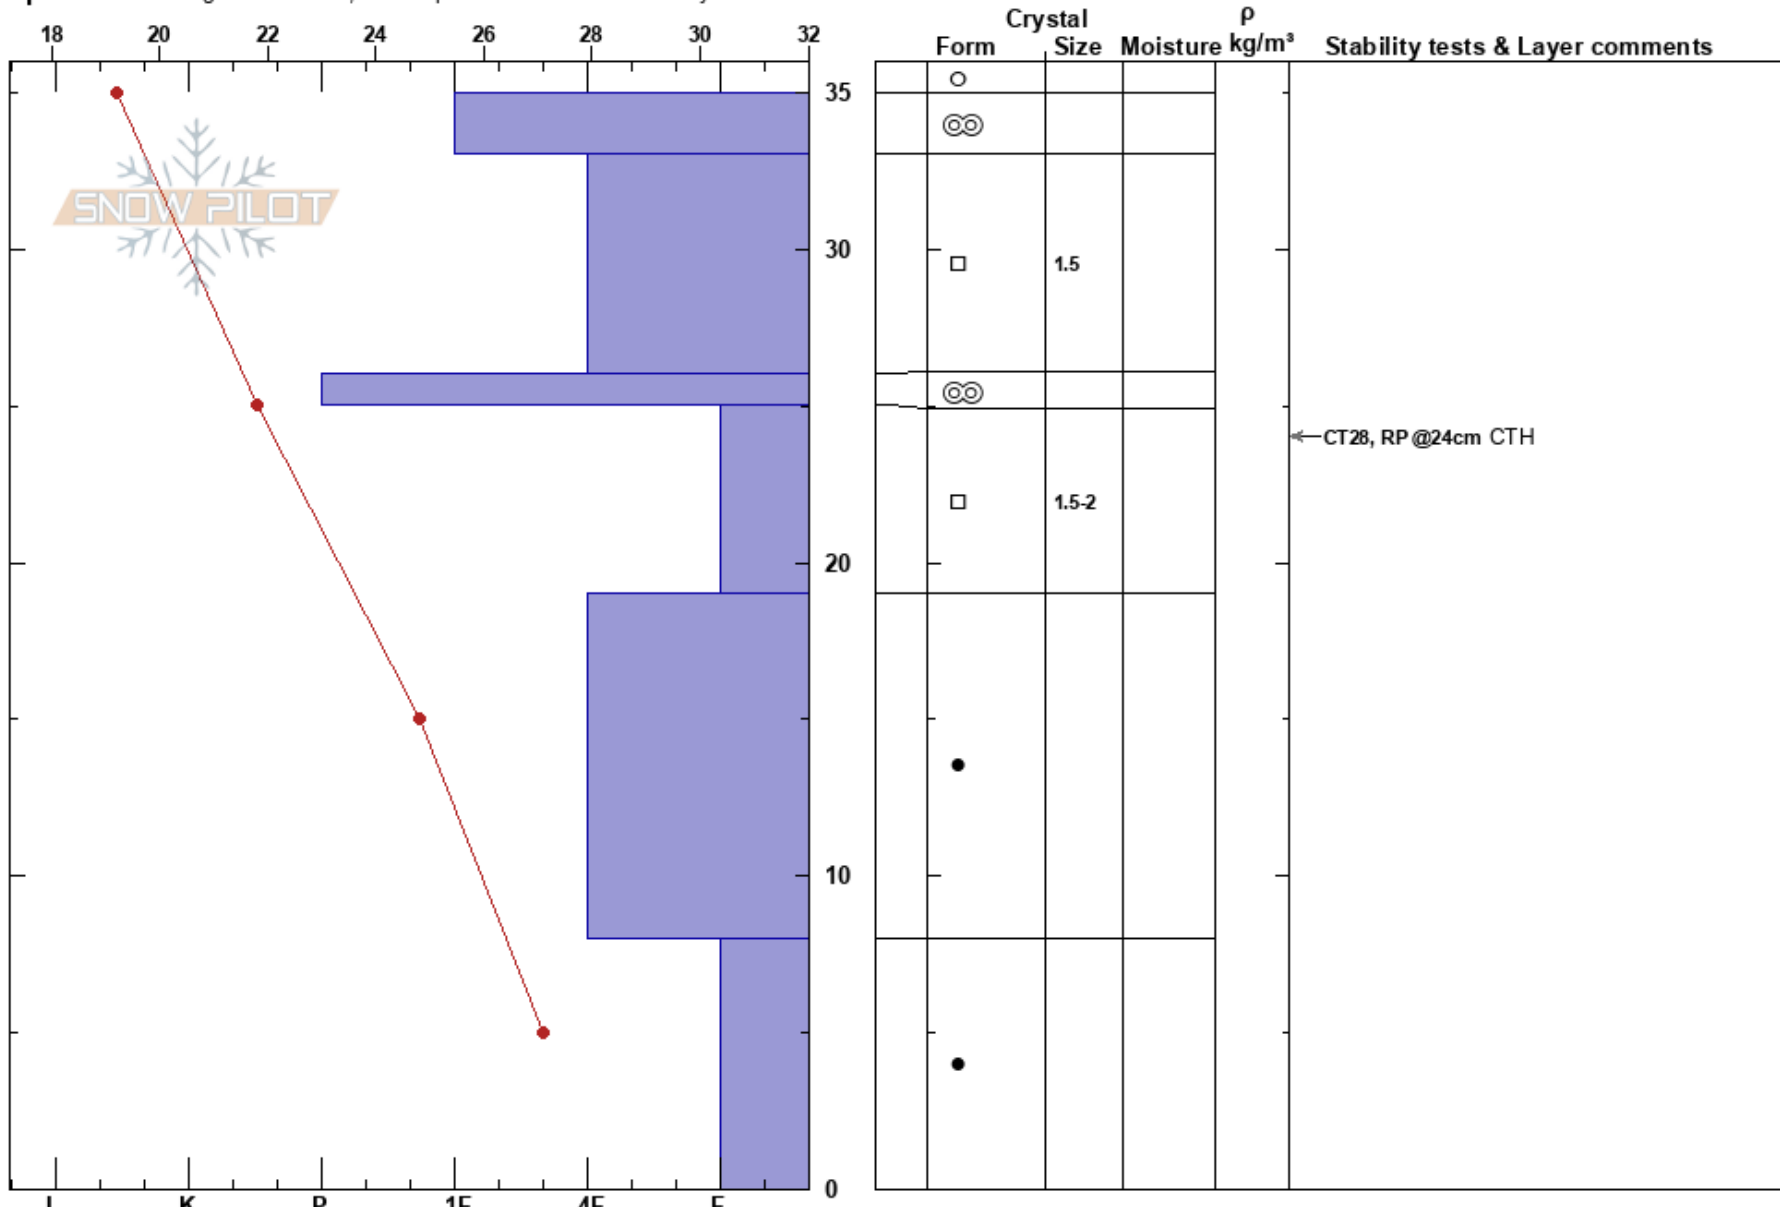

Lake View 3
 Wasatch Range
 UT
 Elevation: 8350 ft
 Aspect: NE

Hayley Gallion
 12/10/2020 - 2:00pm
 Co-ord:
 Slope Angle: 30°
 Wind Loading:

Stability:
 Air Temperature: 26°F
 Sky Cover: BKN
 Precipitation: NO
 Wind: Calm

HS:35
 Layer Notes:
 25-19cm: Problematic layer

Specifics: Pit dug in a Ski Area; Pit is representative of backcountry

Notes: