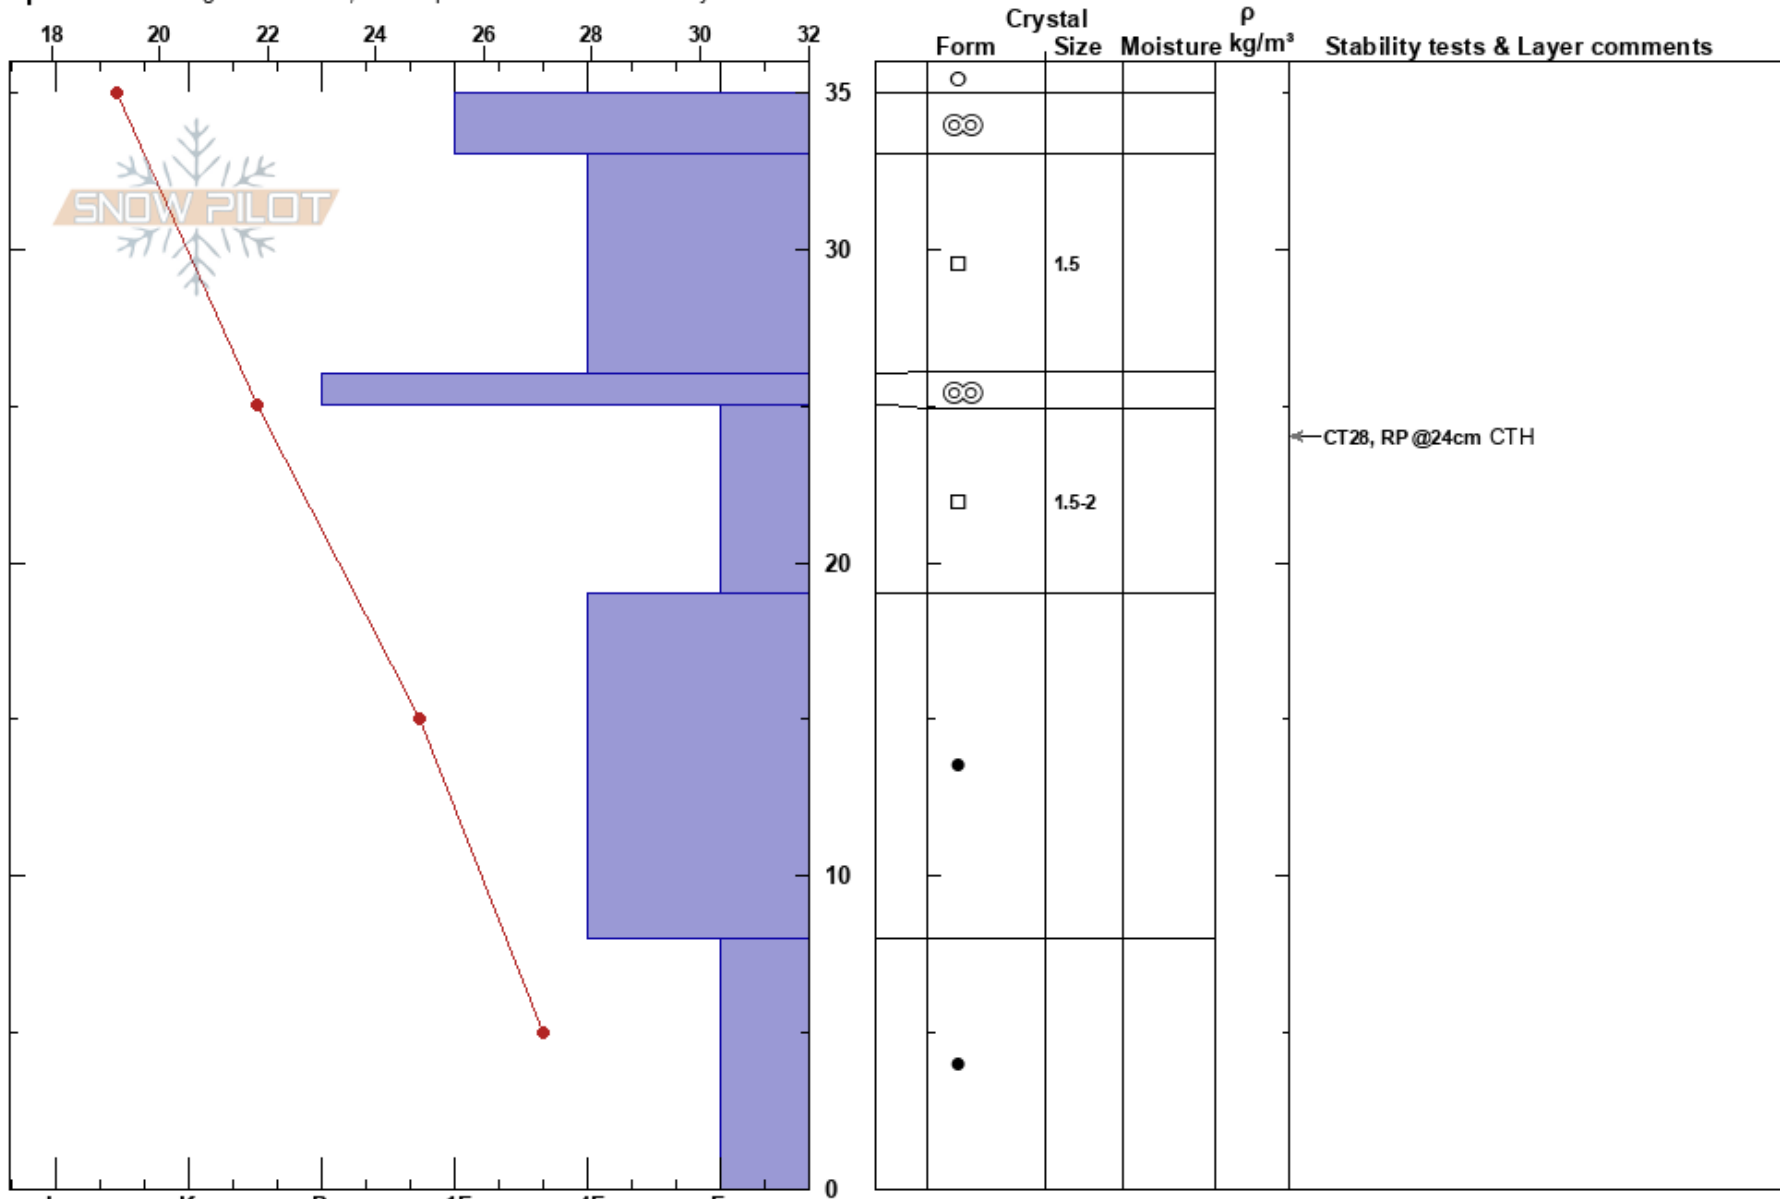

Lake View 3
 Wasatch Range
 UT
 Elevation: 8350 ft
 Aspect: NE

Hayley Gallion
 12/10/2020 - 2:00pm
 Co-ord:
 Slope Angle: 30°
 Wind Loading:

Stability:
 Air Temperature: 26°F
 Sky Cover: BKN
 Precipitation: NO
 Wind: Calm

HS:35
 Layer Notes:
 25-19cm: Problematic layer

Specifics: Pit dug in a Ski Area; Pit is representative of backcountry

Notes: