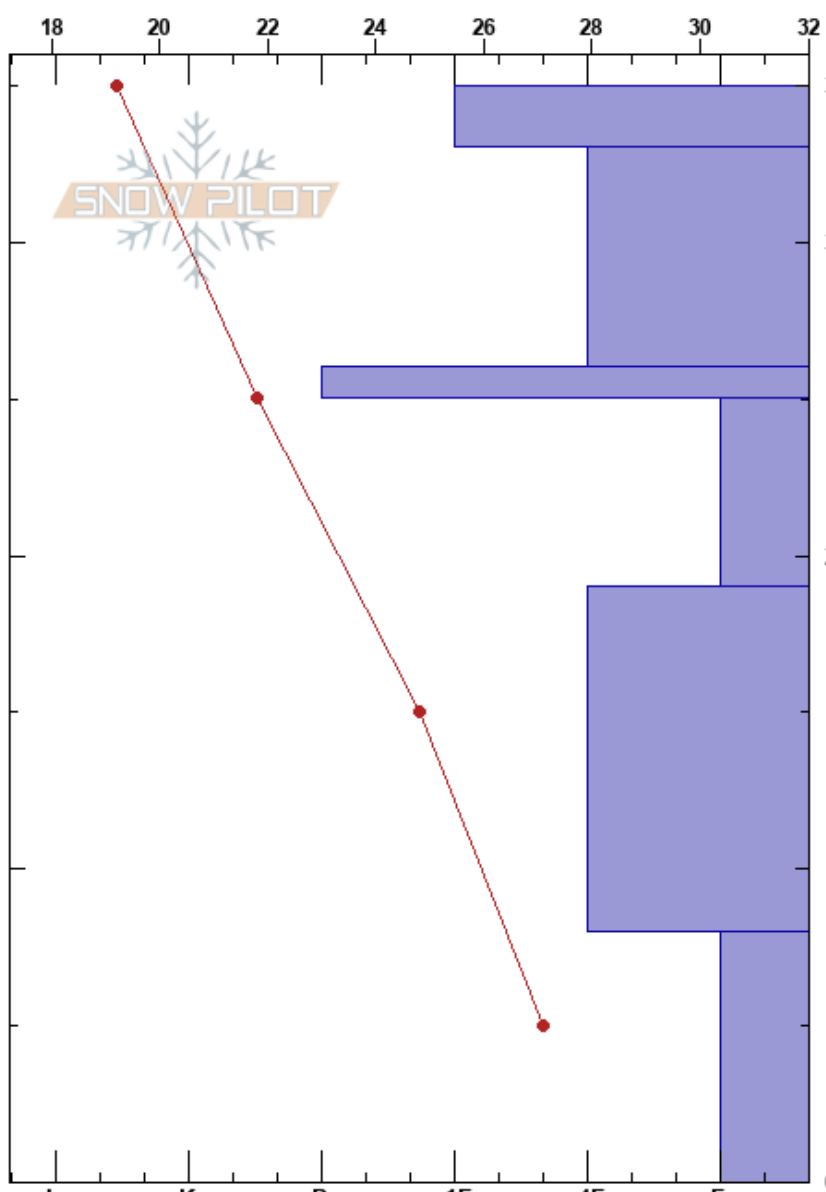

Lake View 3  
 Wasatch Range  
 UT  
 Elevation: 8350 ft  
 Aspect: NE

Hayley Gallion  
 12/10/2020 - 2:00pm  
 Co-ord:  
 Slope Angle: 30°  
 Wind Loading:

Stability:  
 Air Temperature: 26°F  
 Sky Cover: BKN  
 Precipitation: NO  
 Wind: Calm

HS:35  
 Layer Notes:  
 25-19cm: Problematic layer

Specifics: Pit dug in a Ski Area; Pit is representative of backcountry

Form	Crystal		$\rho$ kg/m <sup>3</sup>	Stability tests & Layer comments
	Size	Moisture		
○				
⊙⊙				
□	1.5			
⊙⊙				
□	1.5-2			← CT28, RP @24cm CTH
●				
●				