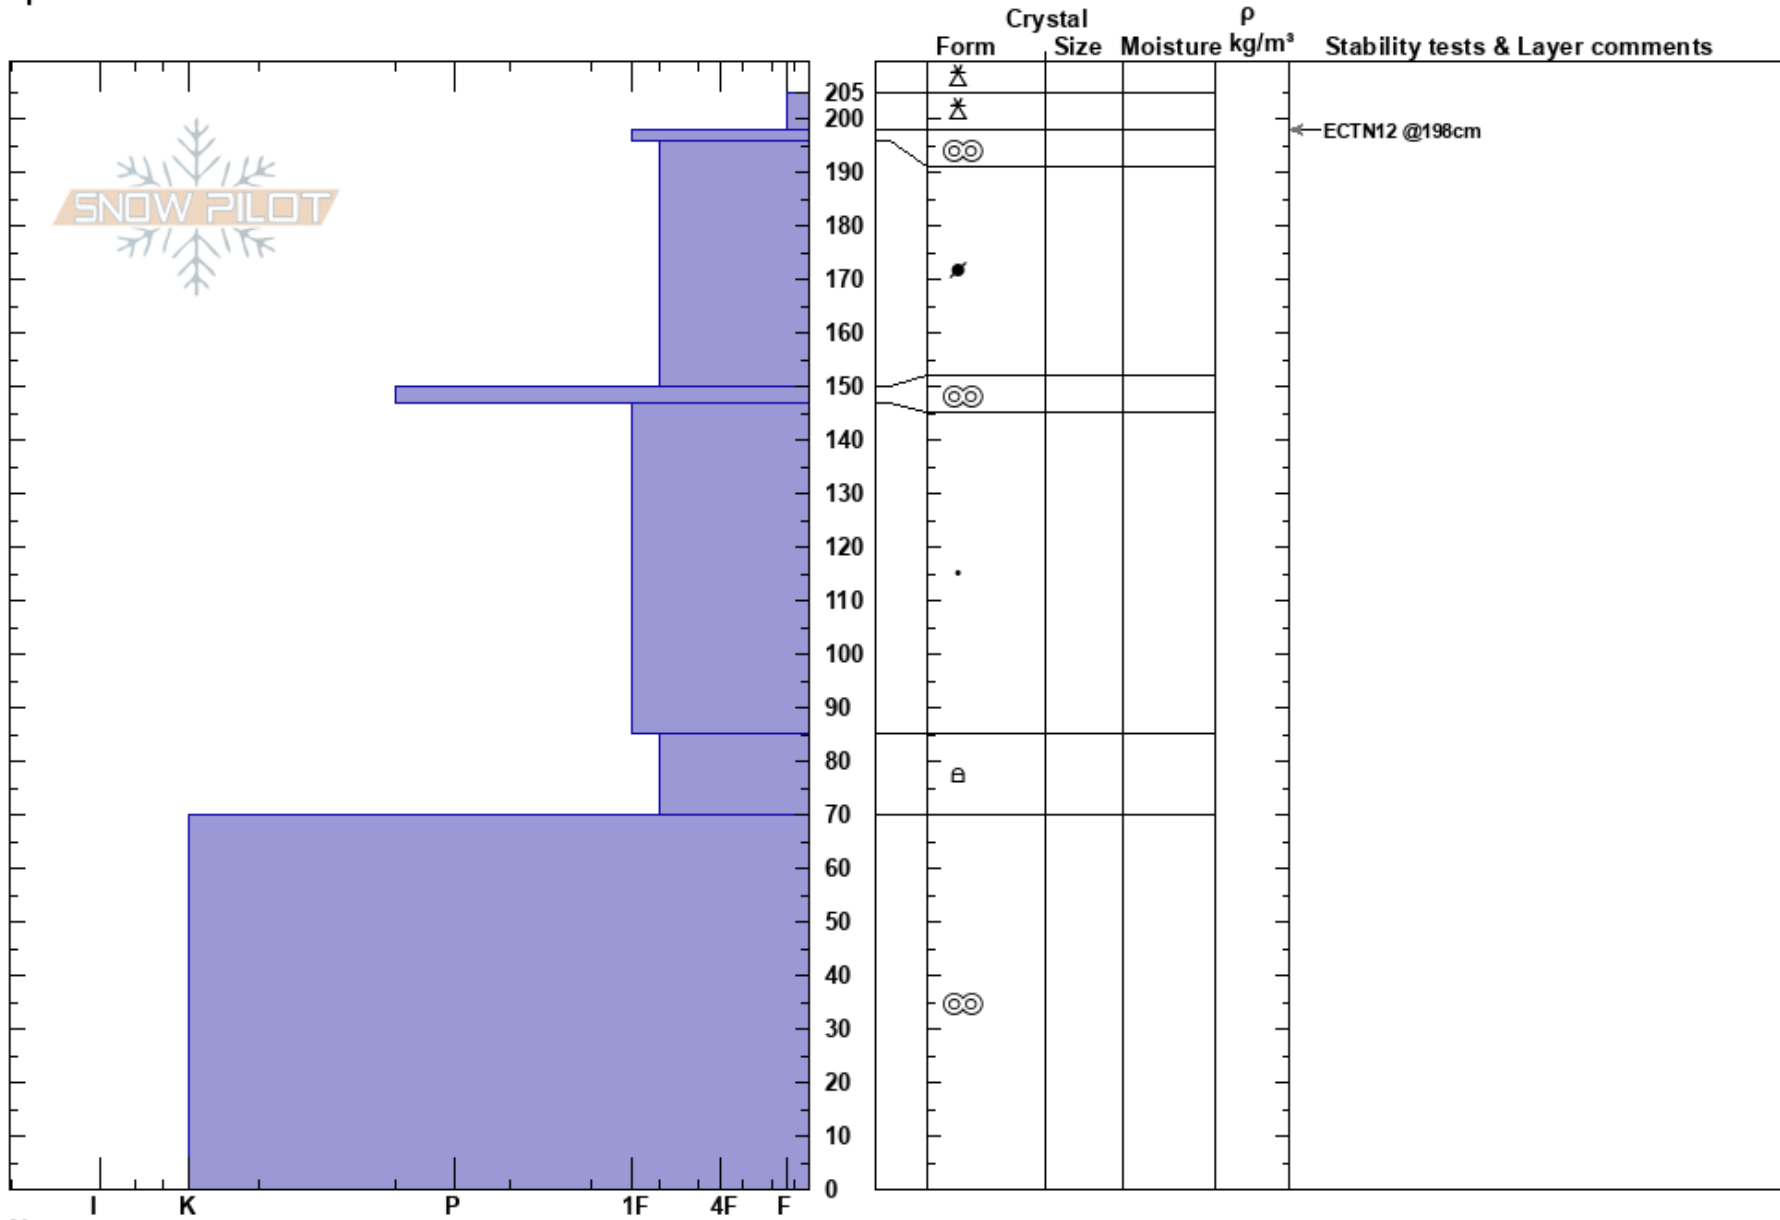

Flathead
 Flathead Range
 MT
 Elevation: 7058 ft
 Aspect: 18°
 Specifics:

Cam Johnson
 12/10/2020 - 12:30pm
 Co-ord: 48.25677N, -113.69091W
 Slope Angle: 32°
 Wind Loading:

Stability:
 Air Temperature:
 Sky Cover: BKN
 Precipitation: NO
 Wind: Calm

HS:205

Layer Notes:

Notes: