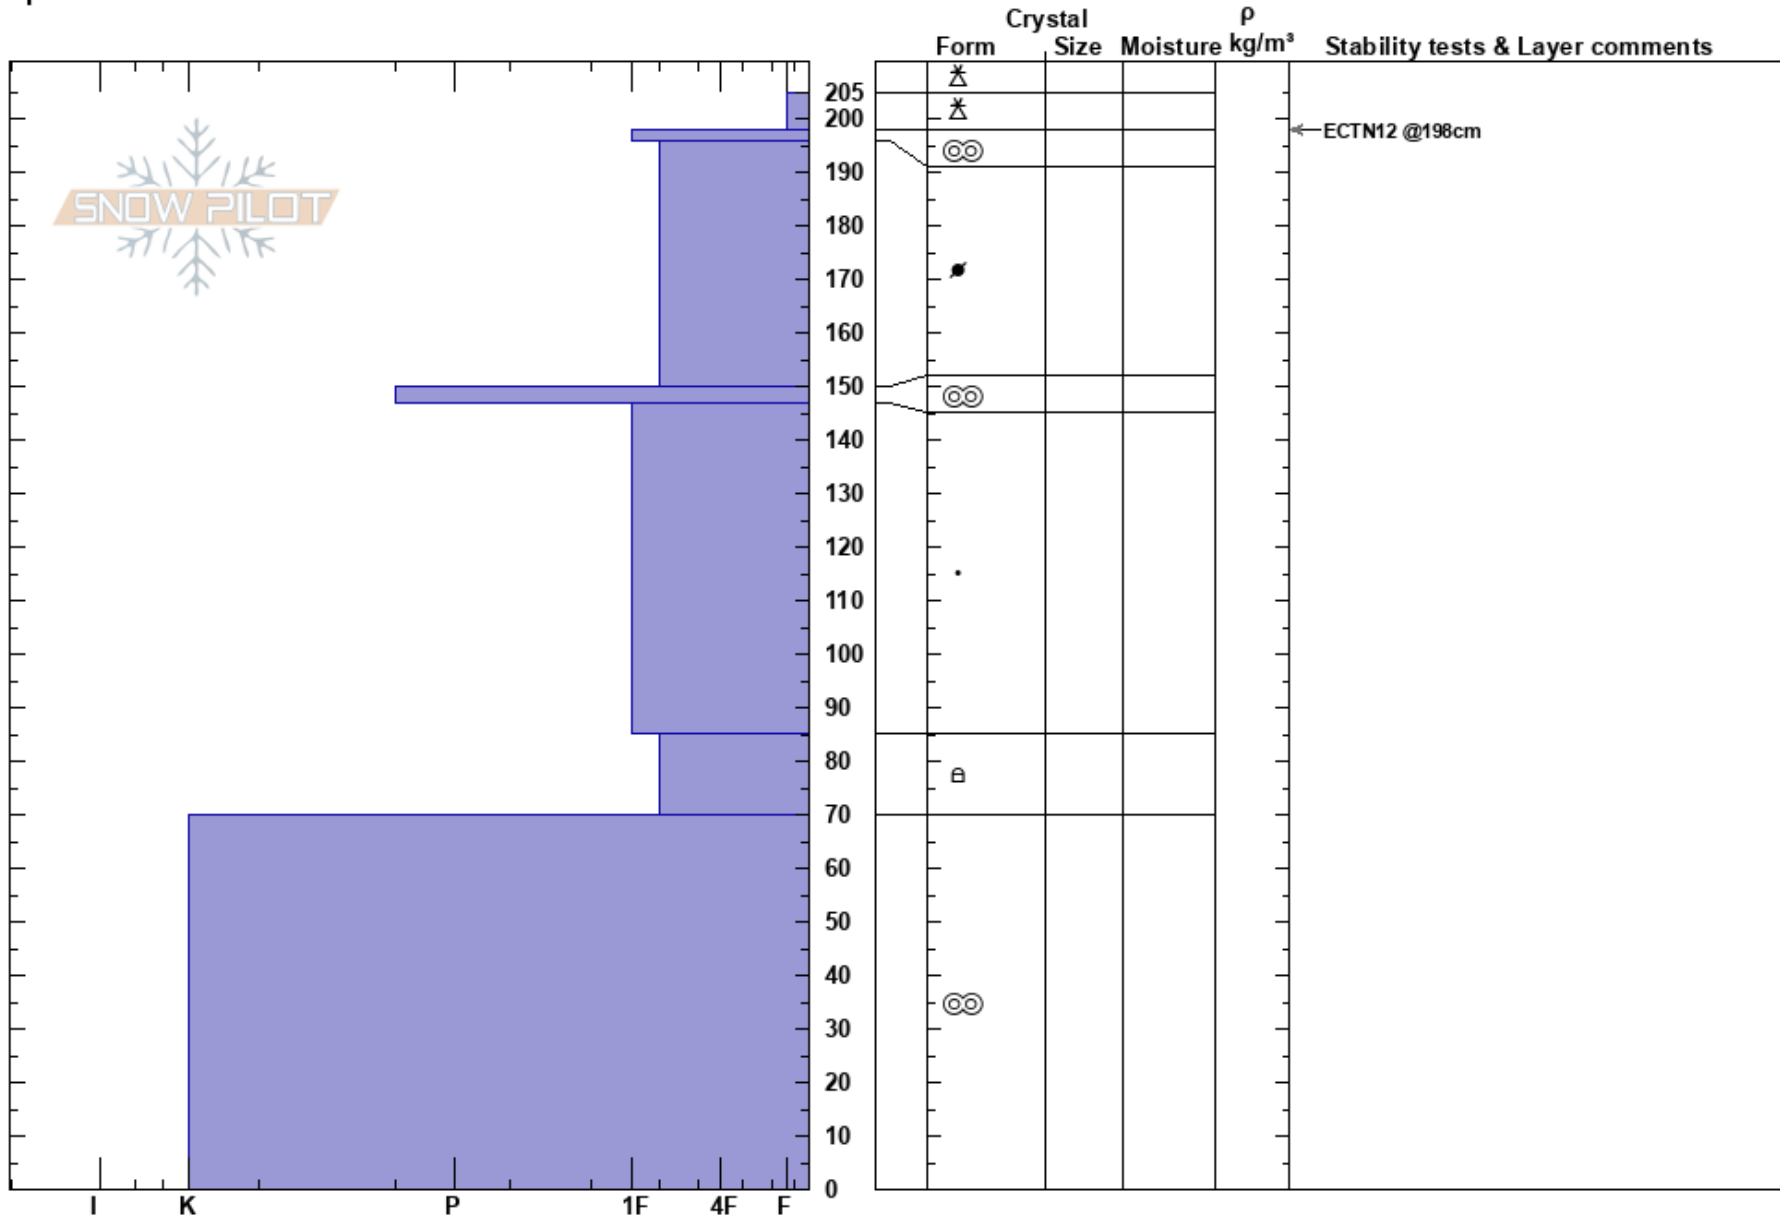

Flathead  
 Flathead Range  
 MT  
 Elevation: 7058 ft  
 Aspect: 18°  
 Specifics:

Cam Johnson  
 12/10/2020 - 12:30pm  
 Co-ord: 48.25677N, -113.69091W  
 Slope Angle: 32°  
 Wind Loading:

Stability:  
 Air Temperature:  
 Sky Cover: BKN  
 Precipitation: NO  
 Wind: Calm

HS:205

Layer Notes:

Notes: