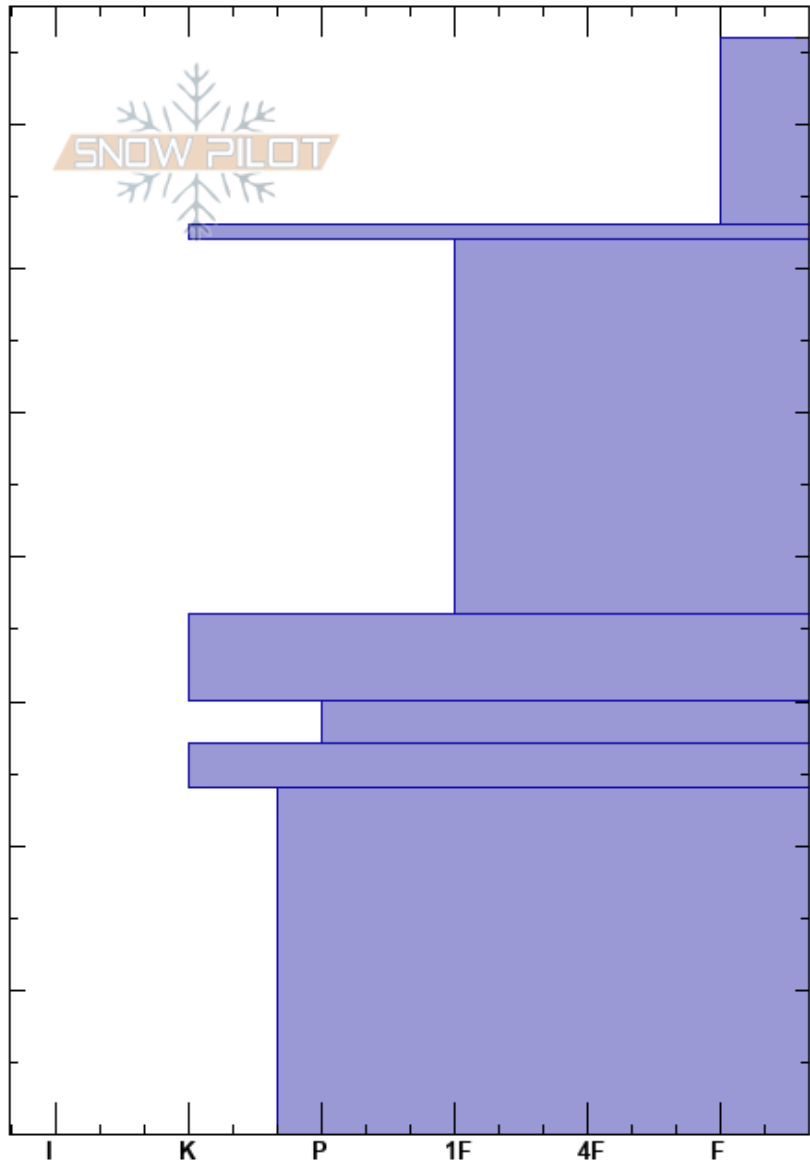

Akamina Pass
 South Rockies
 AB
 Elevation: 1826 m
 Aspect:
 Specifics:

Adam Greenberg
 10/12/2020 - 11:00
 Co-ord: 11U 714928W 5435083N
 Slope Angle: 0°
 Wind Loading:

Stability:
 Air Temperature:
 Sky Cover:
 Precipitation: NO
 Wind:
 HS:76
 Layer Notes:

| Crystal Form | Crystal Size | Moisture | ρ kg/m ³ | Stability tests & Layer comments |
|--------------|--------------|----------|--------------------------|----------------------------------|
| | | | | |
| | | | | |
| | | | | |
| | | M | | |
| | | | | |
| | | | | |
| | | M | | |
| | | | | |
| | | | | |
| | | | | |
| | | M | | |
| | | | | |